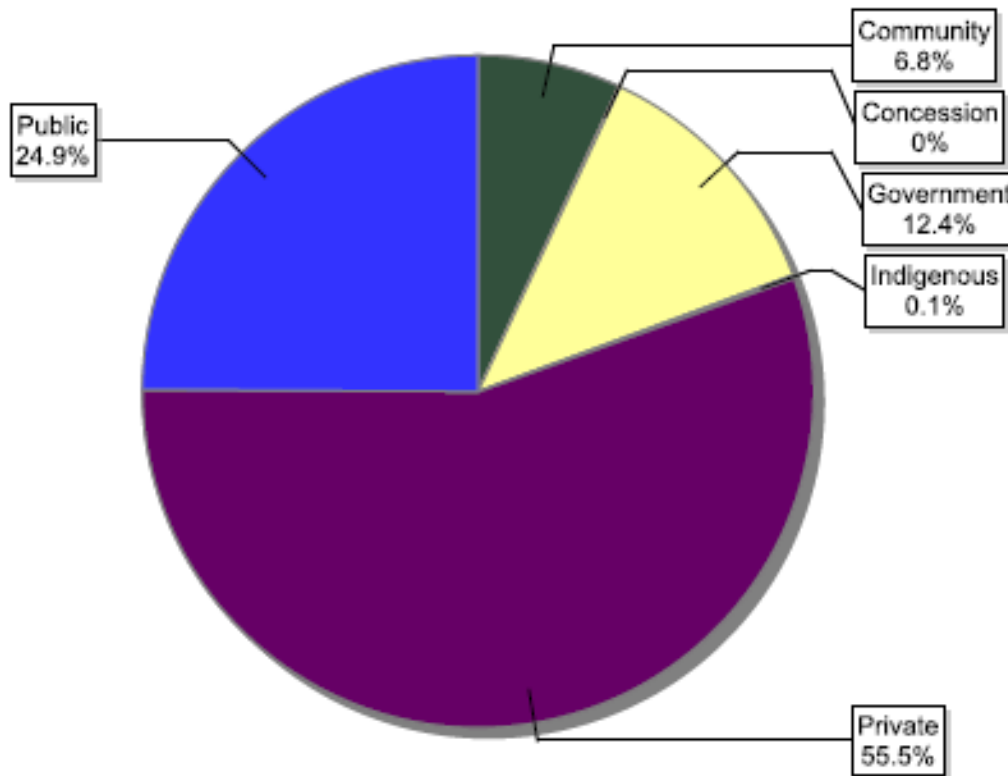

FSC certificates by tenure ownership: number of certificates globally

Information as of 17/03/2014	Number of Certificates
Community	87
Concession	1
Government	157
Indigenous	2
Private	703
Public	315
Total	1265