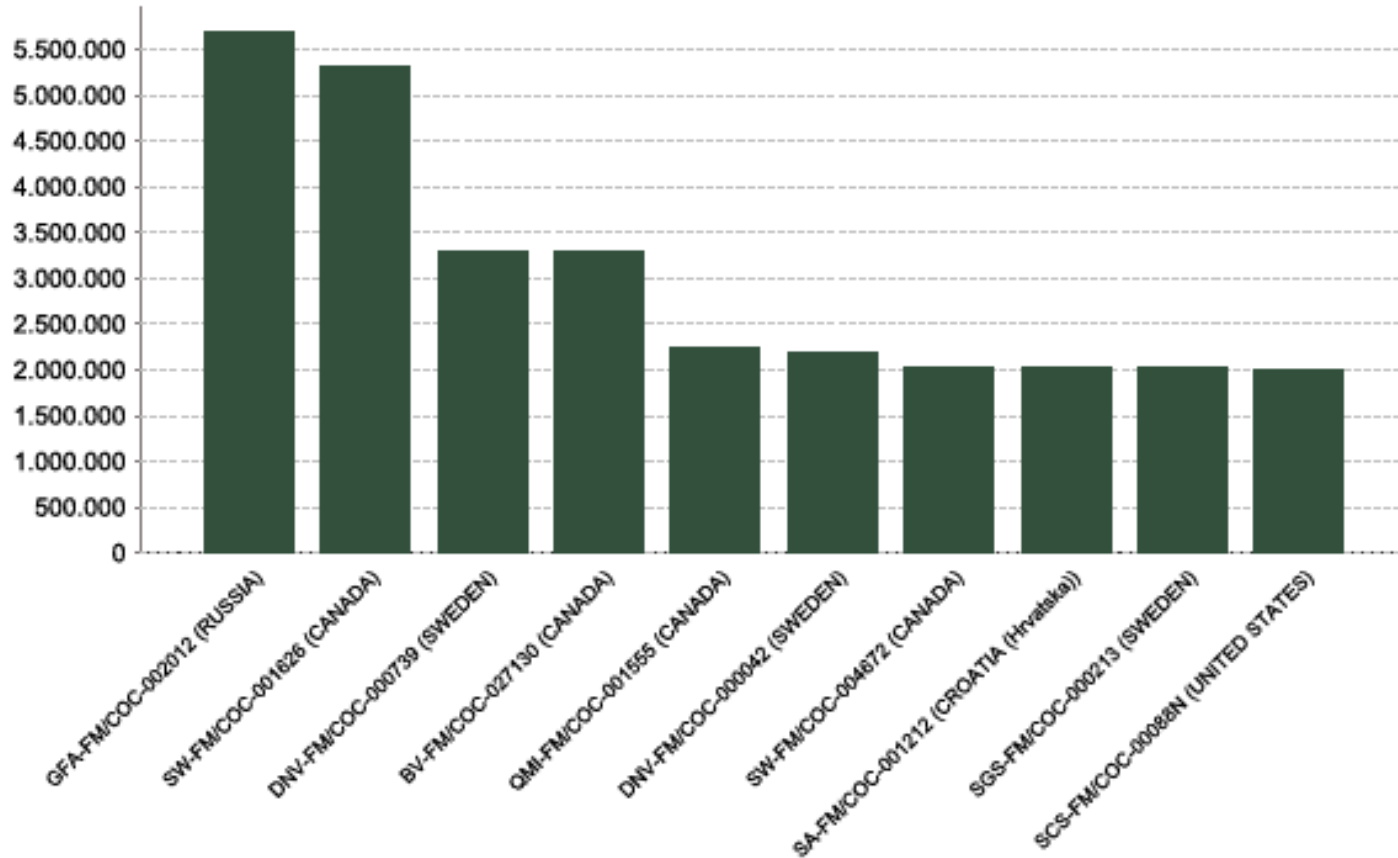

Ten largest FSC certificates