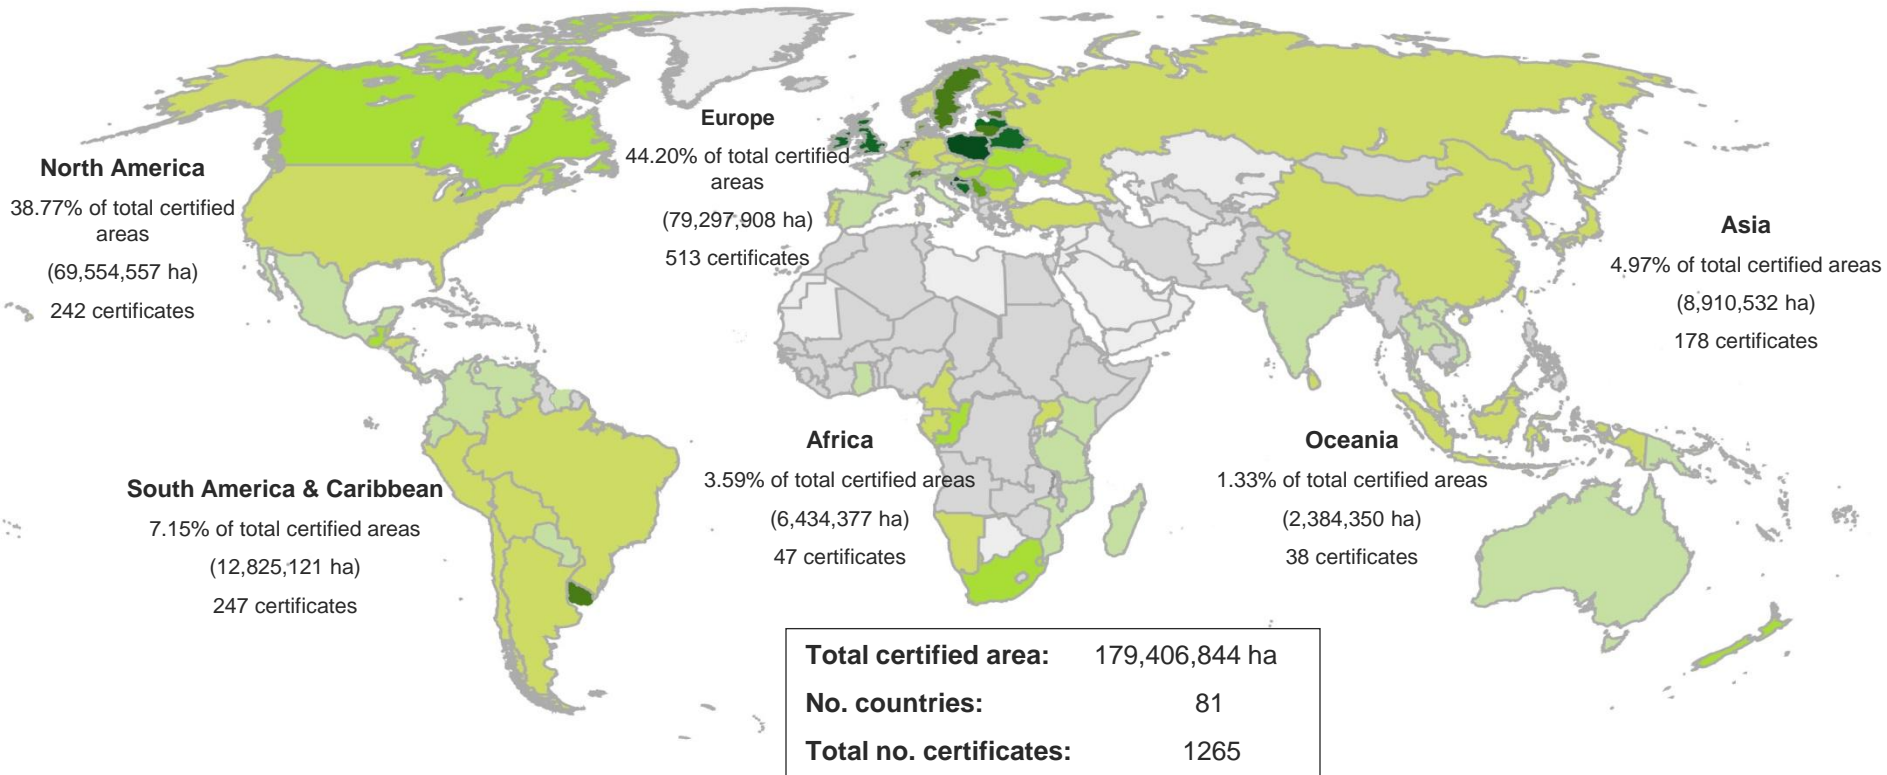

# Global FSC certificates: type and distribution

April 2014

## Global FSC certified forest area: by region

### Percentage of total FSC certified forest area

Information as of 17/03/2014

No. countries: 81

Total no. certificates: 1265

Total Area 179,406,844