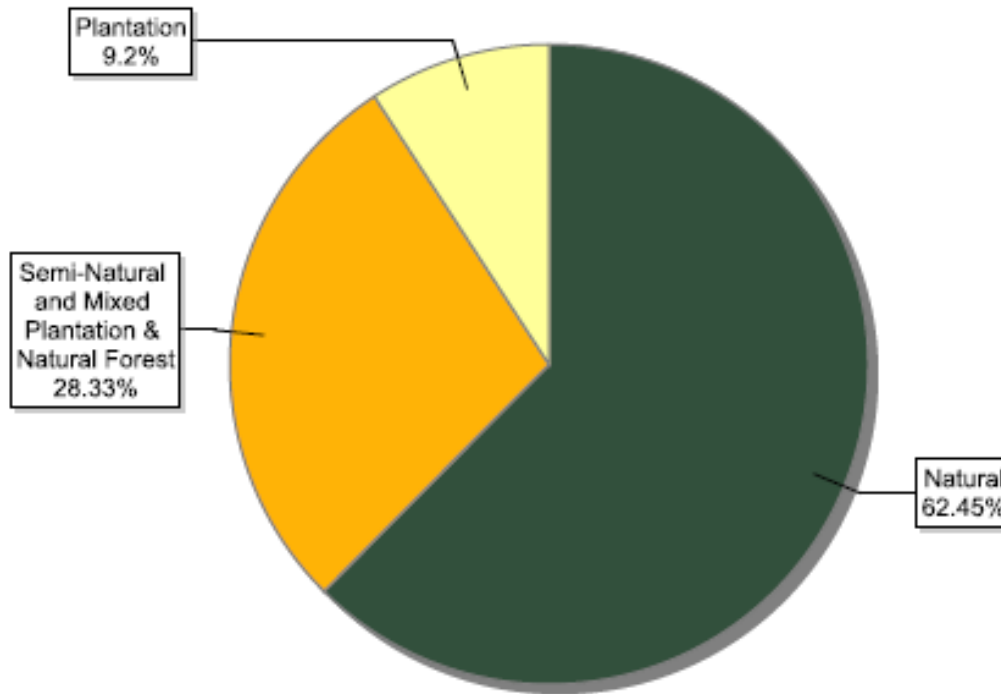

FSC certificates by forest type: global certified area

Information as of 17/03/2014	Forest area (million ha)
Natural	112.05
Plantation	18.52
Semi-Natural and Mixed Plantation & Natural Forest	50.84
Total	179.41