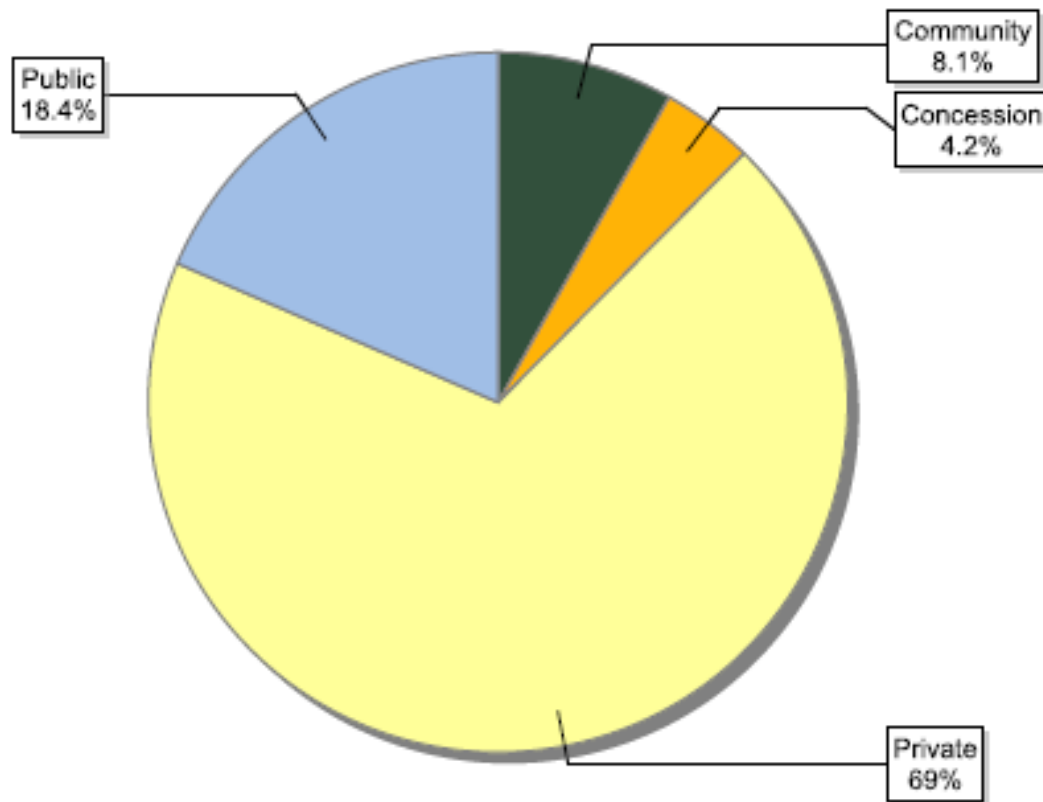

FSC certificates by tenure management: number of certificates globally

Information as of 17/03/2014	Number of Certificates
Community	103
Concession	54
Private	874
Public	234
Total	1265