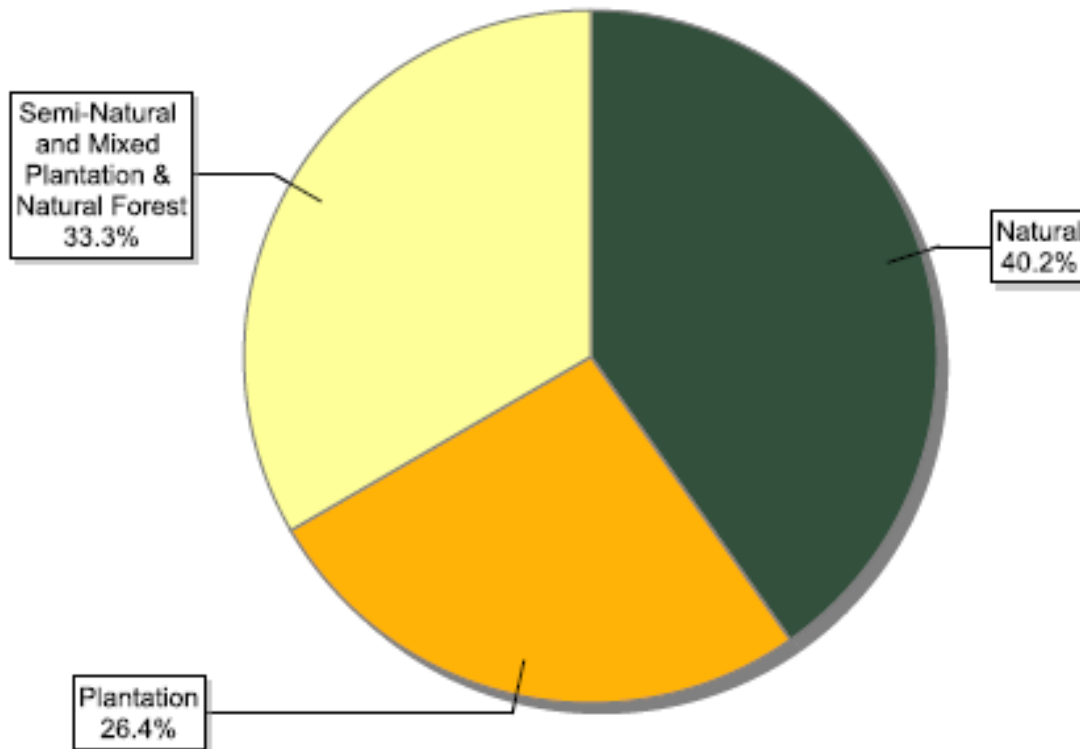

FSC certificates by forest type: number of certificates globally

Information as of 17/03/2014	Number of certificates
Natural	509
Plantation	334
Semi-Natural and Mixed Plantation & Natural Forest	422
Total	1265