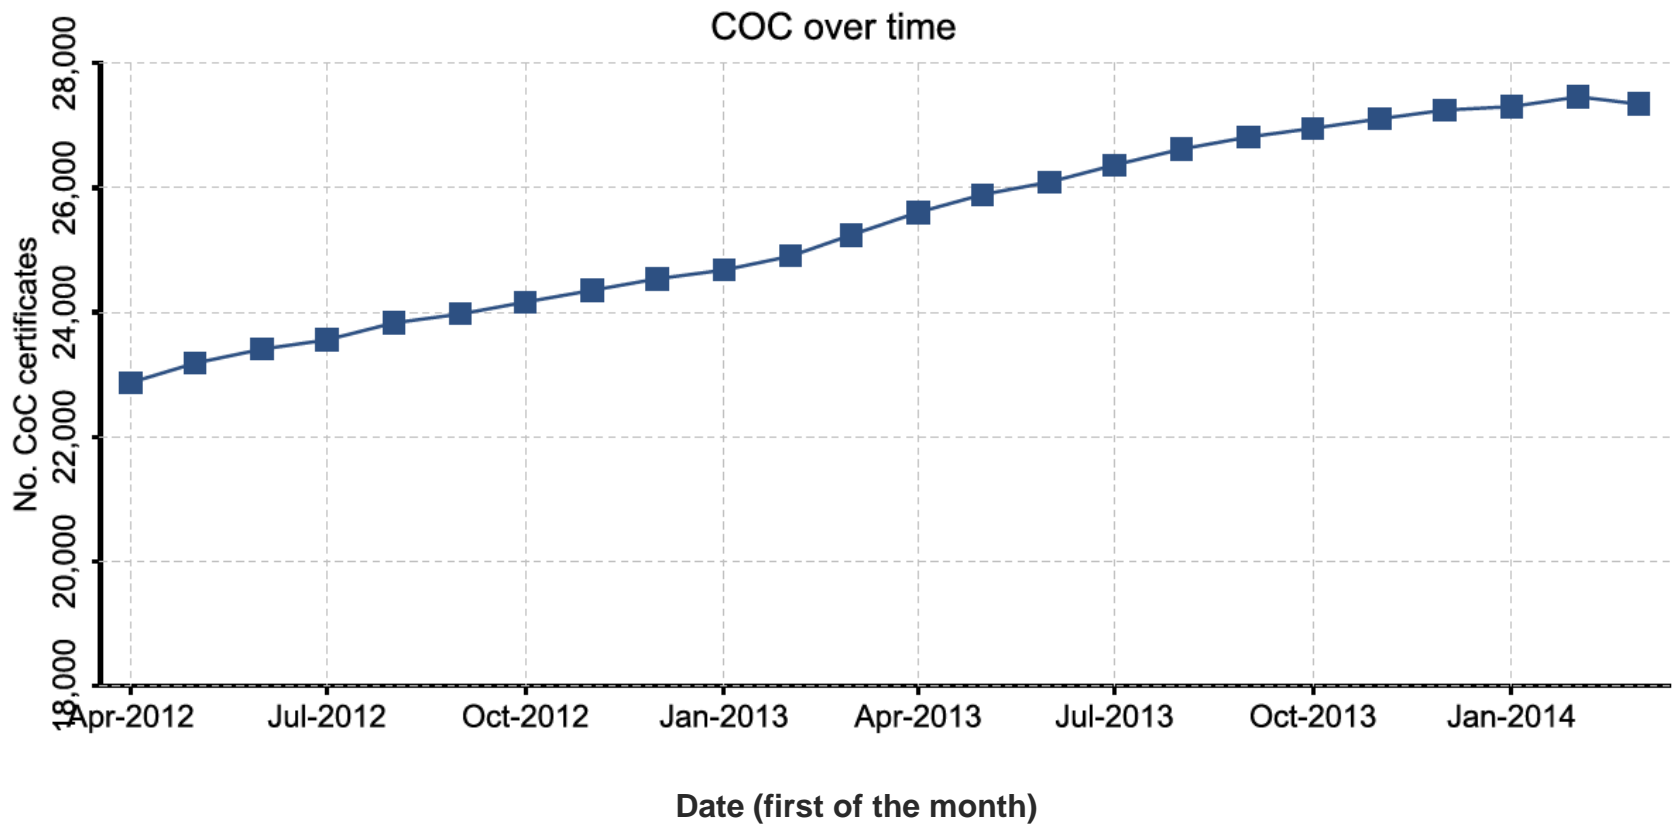

Information as of 17/03/2014

No. countries: 113

Total no. certificates: 27543

FSC forest management certificate growth since 2012 (FM and FM/CoC)

FSC supply chain growth since 2012 (chain of custody certificates – CoC)