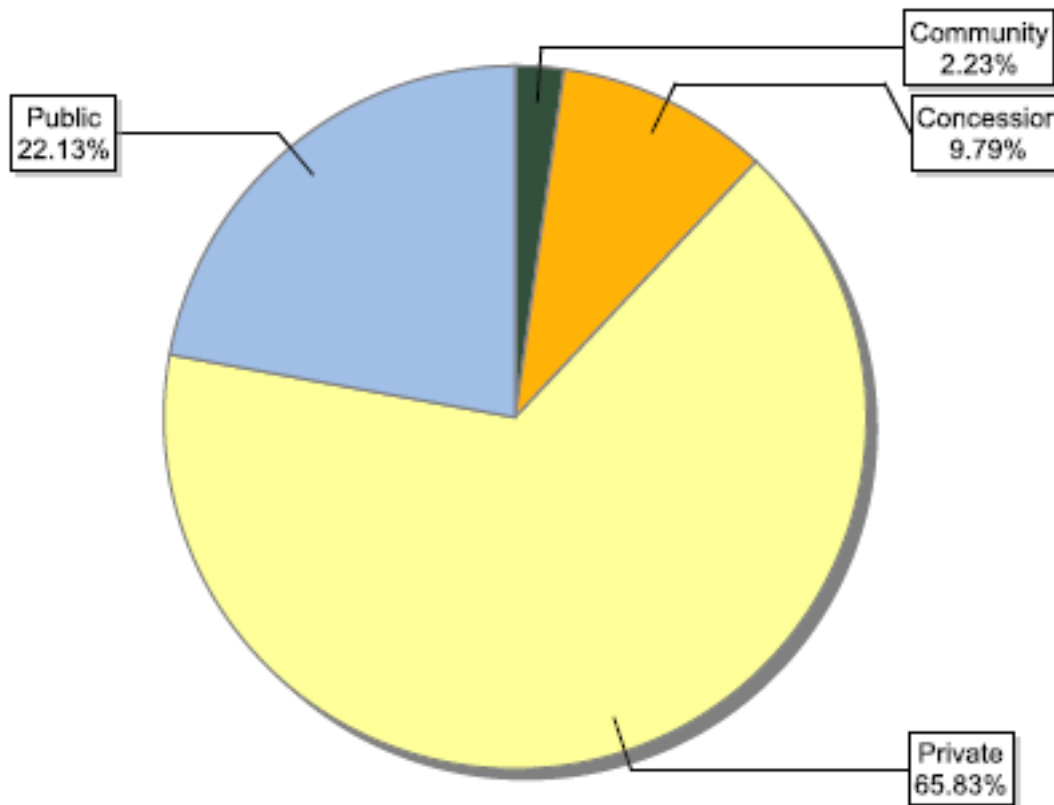

FSC certificates by tenure management: global certified area

Information as of 17/03/2014	Forest area (million ha)
Community	4.01
Concession	17.57
Private	118.12
Public	39.72
Total	179.41