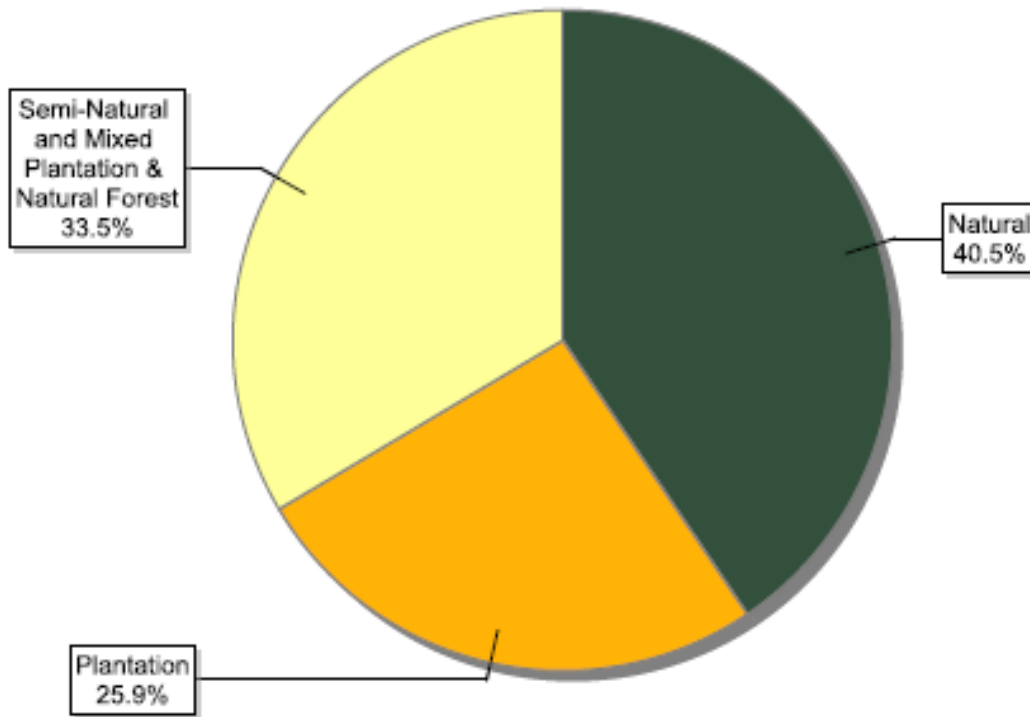

FSC certificates by forest type: number of certificates globally

Information as of 17/06/2013	Number of certificates
Natural	491
Plantation	314
Semi-Natural and Mixed Plantation & Natural Forest	406
Total	1211