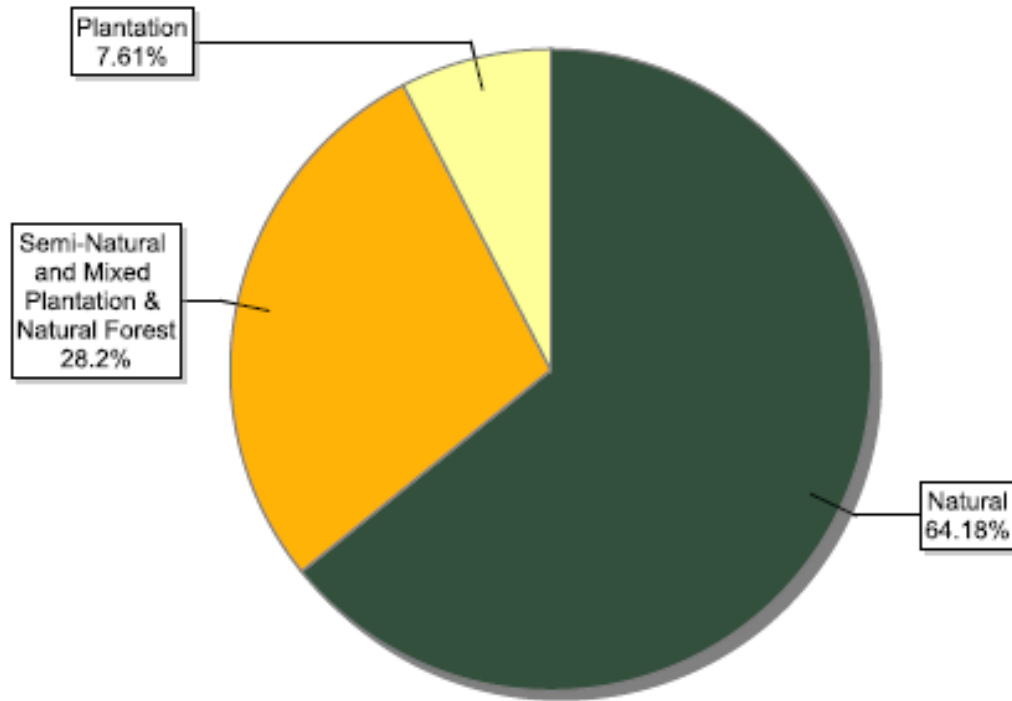

FSC certificates by forest type: global certified area

Information as of 17/06/2013	Forest area (million ha)
Natural	115.83
Plantation	13.74
Semi-Natural and Mixed Plantation & Natural Forest	50.91
Total	180.48