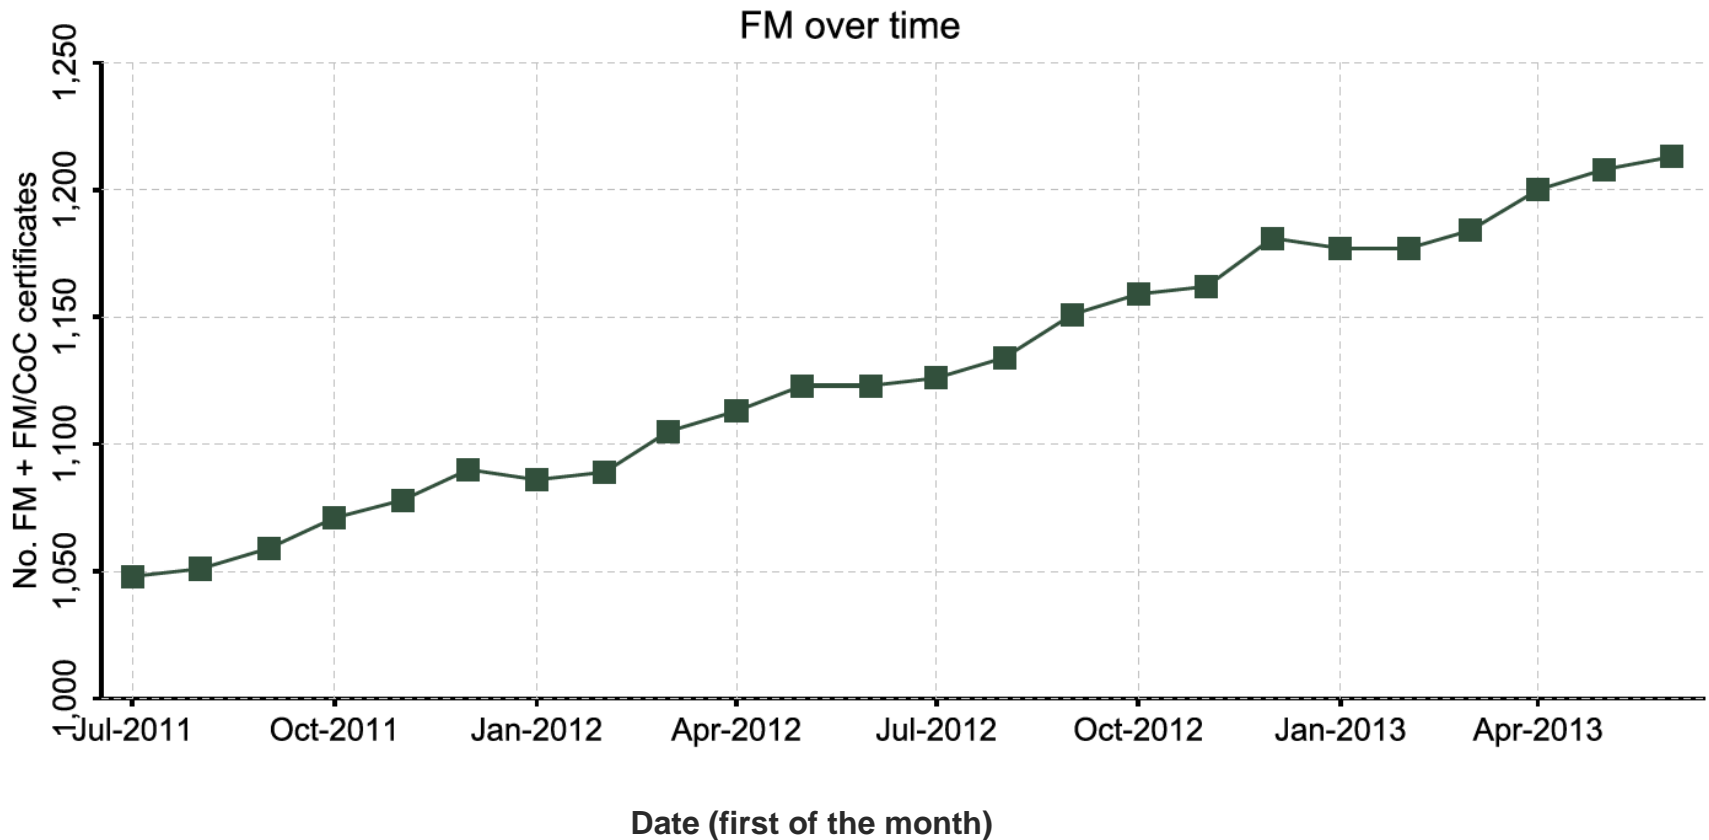

Global FSC chain of custody certificates: by region

COSTA RICA	4
ECUADOR	4
EL SALVADOR	1
GUATEMALA	14
HONDURAS	3
NICARAGUA	5
PANAMA	2
PARAGUAY	4
PERU	32
SURINAME	1
URUGUAY	30
VENEZUELA	2
VIRGIN ISLANDS (U.S.)	1
Grand total	1340

North America	No.
BAHAMAS	1
CANADA	976
MEXICO	68
PUERTO RICO	4
UNITED STATES	3396
Grand total	4445

Oceania	No.
AUSTRALIA	307
BRUNEI DARUSSALAM	1
GUAM	1
NEW ZEALAND	152
PAPUA NEW GUINEA	2
SOLOMON ISLANDS	2
Grand total	465

Information as of 17/06/2013
No. countries: 113
Total no. certificates: 26246

FSC forest management certificate growth since 2011 (FM and FM/CoC)