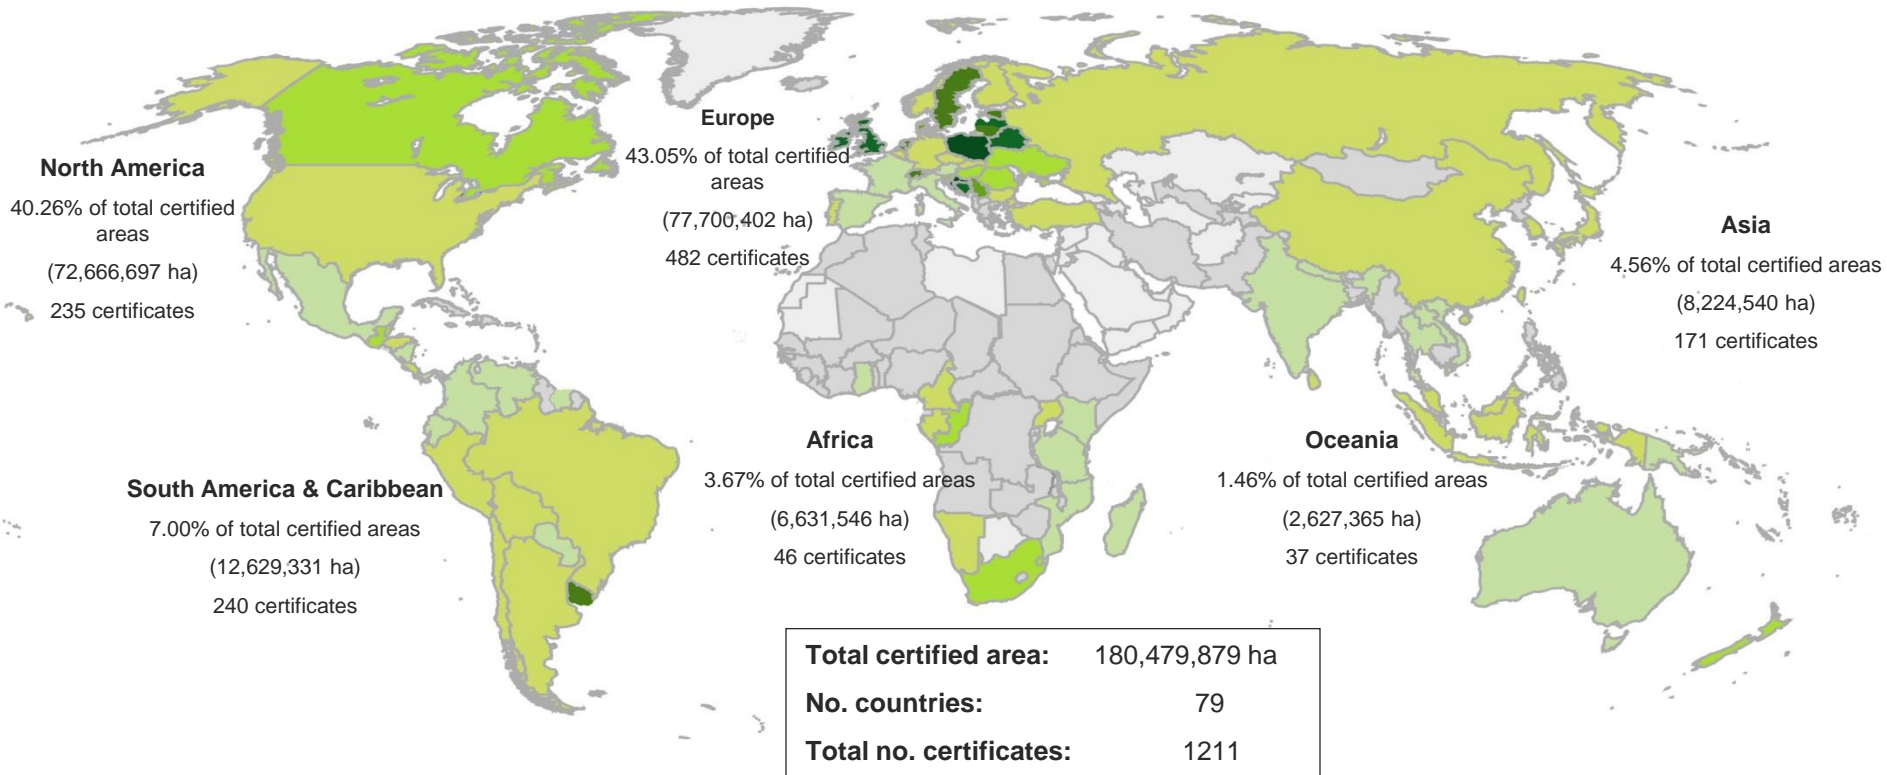

Global FSC certificates: type and distribution

July 2013

Global FSC certified forest area: by region

Percentage of total FSC certified forest area

EXPLANATION

Country name
Hectare certified forest

(= % of total forest cover / % of production forest cover)
% increase or decrease since August 2012

Based on numbers from FSC International and FAO Forestry Paper
February 2013

Global FSC certified forest area: by region

Africa	Total area (ha)	No.
CAMEROON	1,013,374	5
CONGO, THE REPUBLIC OF	1,574,310	2
GABON	1,873,505	3
GHANA	1,675	1
KENYA	628	1
MOZAMBIQUE	51,550	2
NAMIBIA	240,837	4
SOUTH AFRICA	1,544,885	19
SWAZILAND	111,049	3
TANZANIA, UNITED	112,779	2
UGANDA	106,954	4
Grand total	6,631,546	46

UKRAINE	1,631,353	11
UNITED KINGDOM	1,578,095	50
Grand total	77,700,402	482

Latin America & Caribbean	Total area (ha)	No.
ARGENTINA	262,221	12
BELIZE	169,932	2
BOLIVIA	907,897	9
BRAZIL	7,280,695	96
CHILE	1,159,410	20
COLOMBIA	113,520	6
COSTA RICA	33,288	15
ECUADOR	53,765	4
GUATEMALA	500,143	12
HONDURAS	149,303	4
NICARAGUA	23,285	6
PANAMA	51,216	9
PARAGUAY	19,487	2
PERU	915,365	14
SURINAME	23,858	1
URUGUAY	826,359	27
VENEZUELA	139,588	1
Grand total	12,629,331	240

Latin America & Caribbean	No.
ARGENTINA	99
BELIZE	3
BOLIVIA	25
BRAZIL	968
BRITISH VIRGIN ISLANDS	7
CAYMAN ISLANDS	1
CHILE	102
COLOMBIA	32

Global FSC chain of custody certificates: by region

COSTA RICA	4
ECUADOR	4
EL SALVADOR	1
GUATEMALA	14
HONDURAS	3
NICARAGUA	5
PANAMA	2
PARAGUAY	4
PERU	32
SURINAME	1
URUGUAY	30
VENEZUELA	2
VIRGIN ISLANDS (U.S.)	1
Grand total	1340