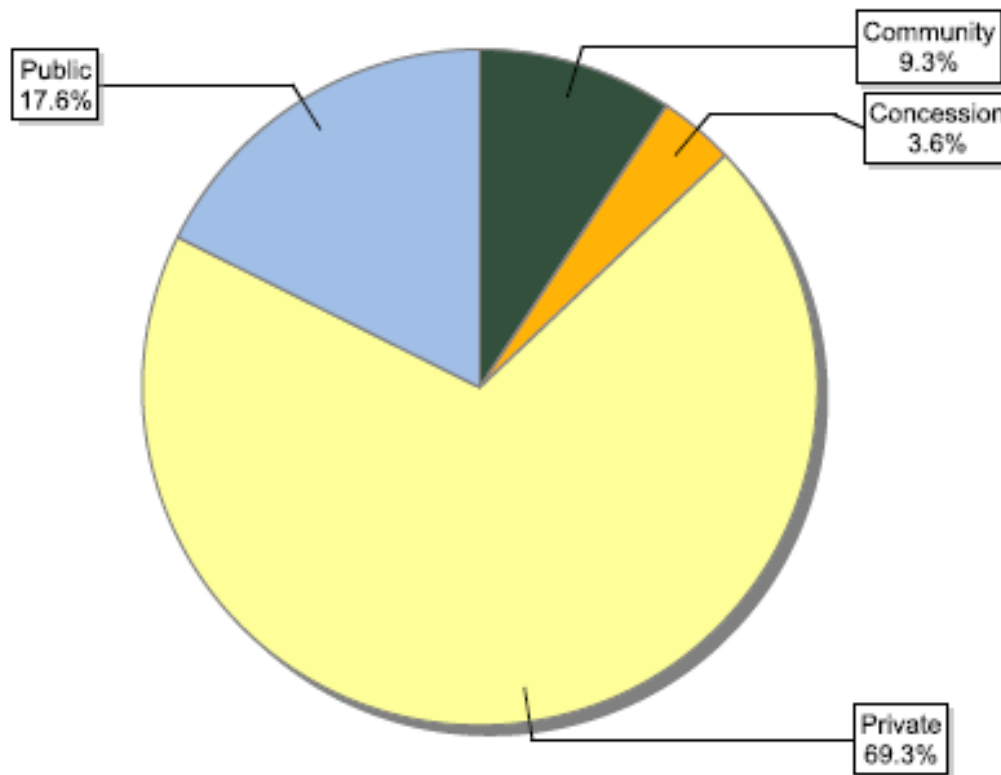

FSC certificates by tenure management: number of certificates globally

Information as of 17/06/2013	Number of Certificates
Community	113
Concession	44
Private	840
Public	214
Total	1211