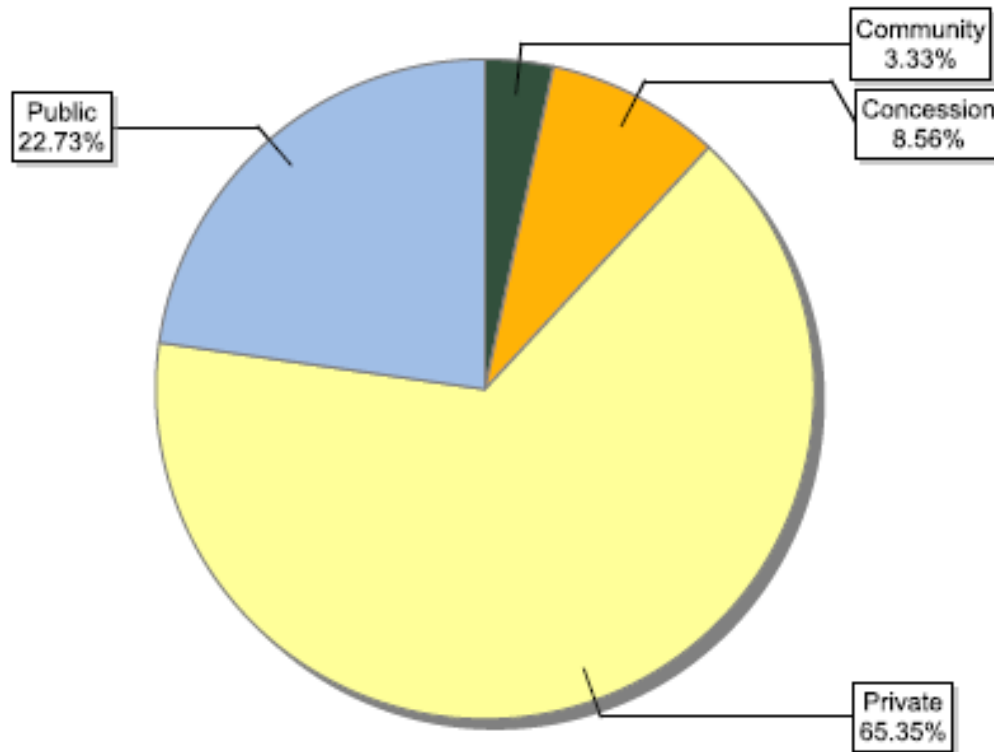

FSC certificates by tenure management: global certified area

Information as of 17/06/2013	Forest area (million ha)
Community	6.02
Concession	15.46
Private	117.95
Public	41.04
Total	180.48