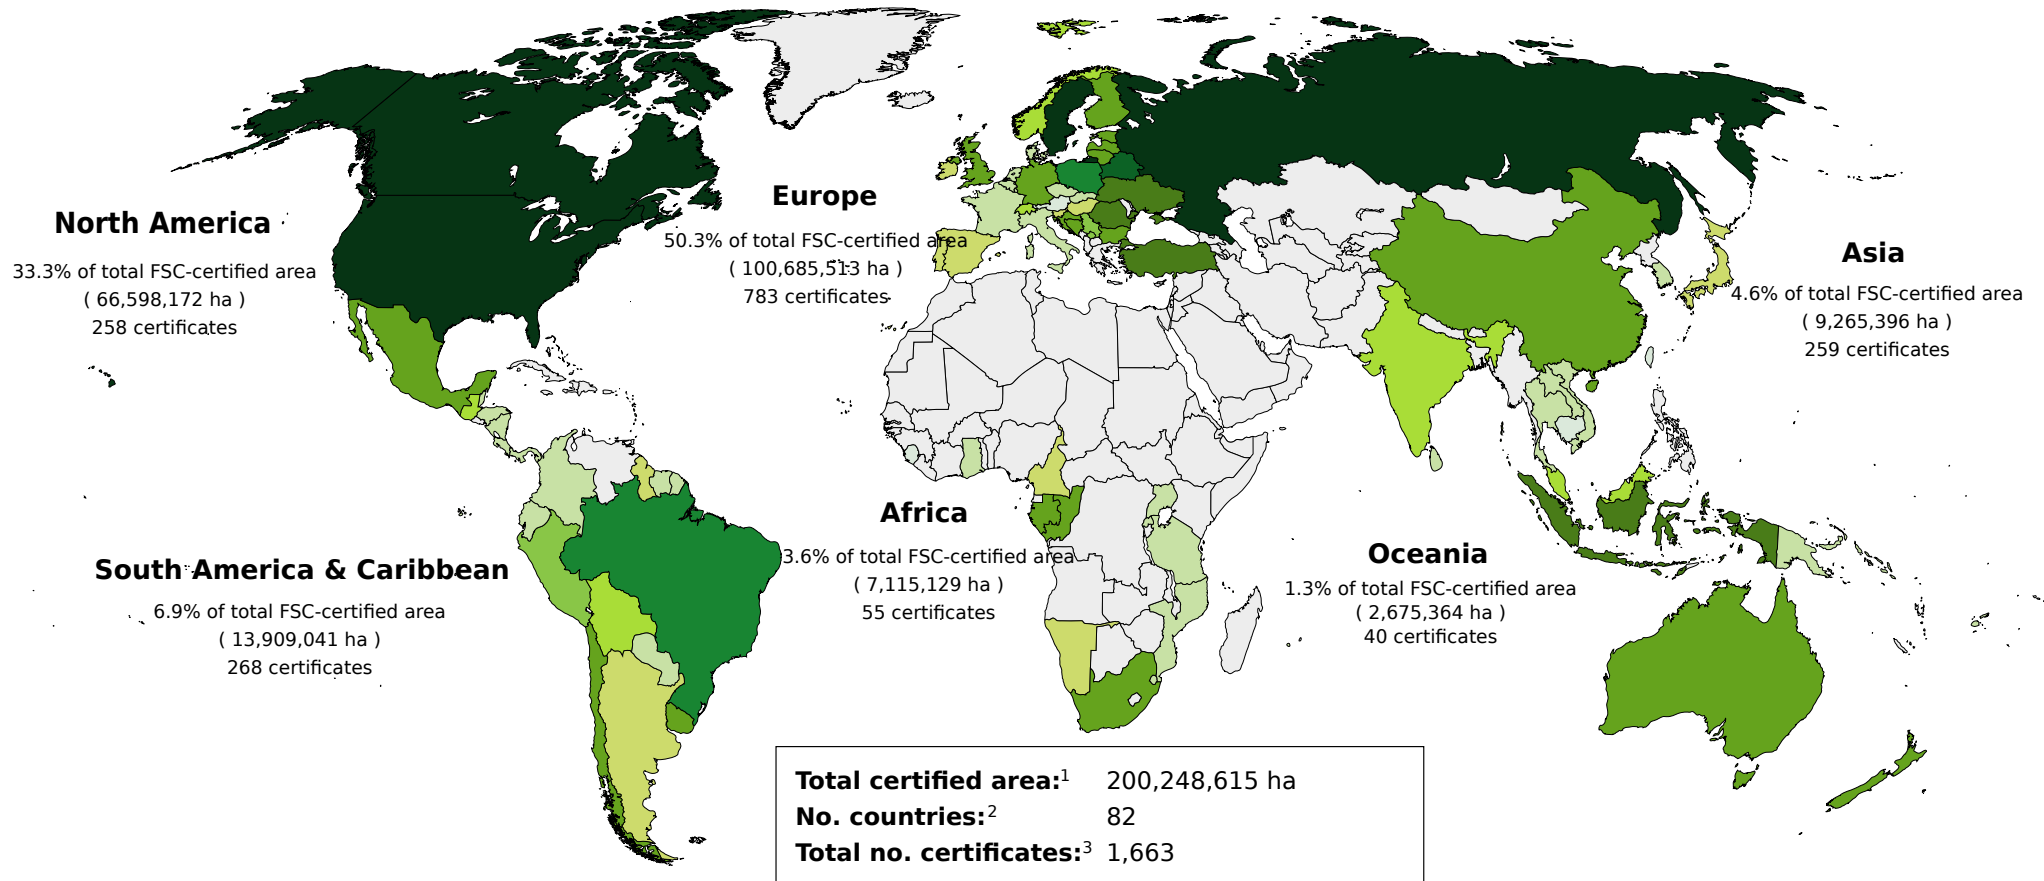

## Global FSC-certified forest area

## Global FSC-certified Area and Number of Certificates: by region and country

Africa	Total area (ha)	No.
CAMEROON	341,708	1
CONGO, THE REPUBLIC OF	2,410,693	4
ESWATINI	125,083	4
GABON	2,061,190	6
GHANA	21,430	2
MOZAMBIQUE	50,753	2
NAMIBIA	391,711	4
RWANDA	10,002	1
SIERRA LEONE	6,281	1
SOUTH AFRICA	1,437,176	23
TANZANIA, UNITED	216,317	3
UGANDA	42,785	4
<b>Total</b>	<b>7,115,129</b>	<b>55</b>

Latin America & Caribbean	No.
ARGENTINA	115
BAHAMAS	1
BELIZE	2
BOLIVIA	12
BRAZIL	1,050
BRITISH VIRGIN ISLANDS	5
CAYMAN ISLANDS	2
CHILE	195
COLOMBIA	31
COSTA RICA	10
DOMINICAN REPUBLIC	3
ECUADOR	18
EL SALVADOR	7
GUATEMALA	14
GUYANA	3
HONDURAS	1
PANAMA	3
PARAGUAY	11

PERU	45
PUERTO RICO	2
SAINT VINCENT AND THE GRENADINES	1
SURINAME	3
URUGUAY	19
VENEZUELA	1
Total	1,554

North America	No.
CANADA	602
MEXICO	153
UNITED STATES	2,409
Total	3,164

Oceania	No.
AUSTRALIA	254
BRUNEI DARUSSALAM	1
FIJI	3
GUAM	1
MARSHALL ISLANDS	6
NEW ZEALAND	147
PAPUA NEW GUINEA	2
SAMOA	2
Total	416