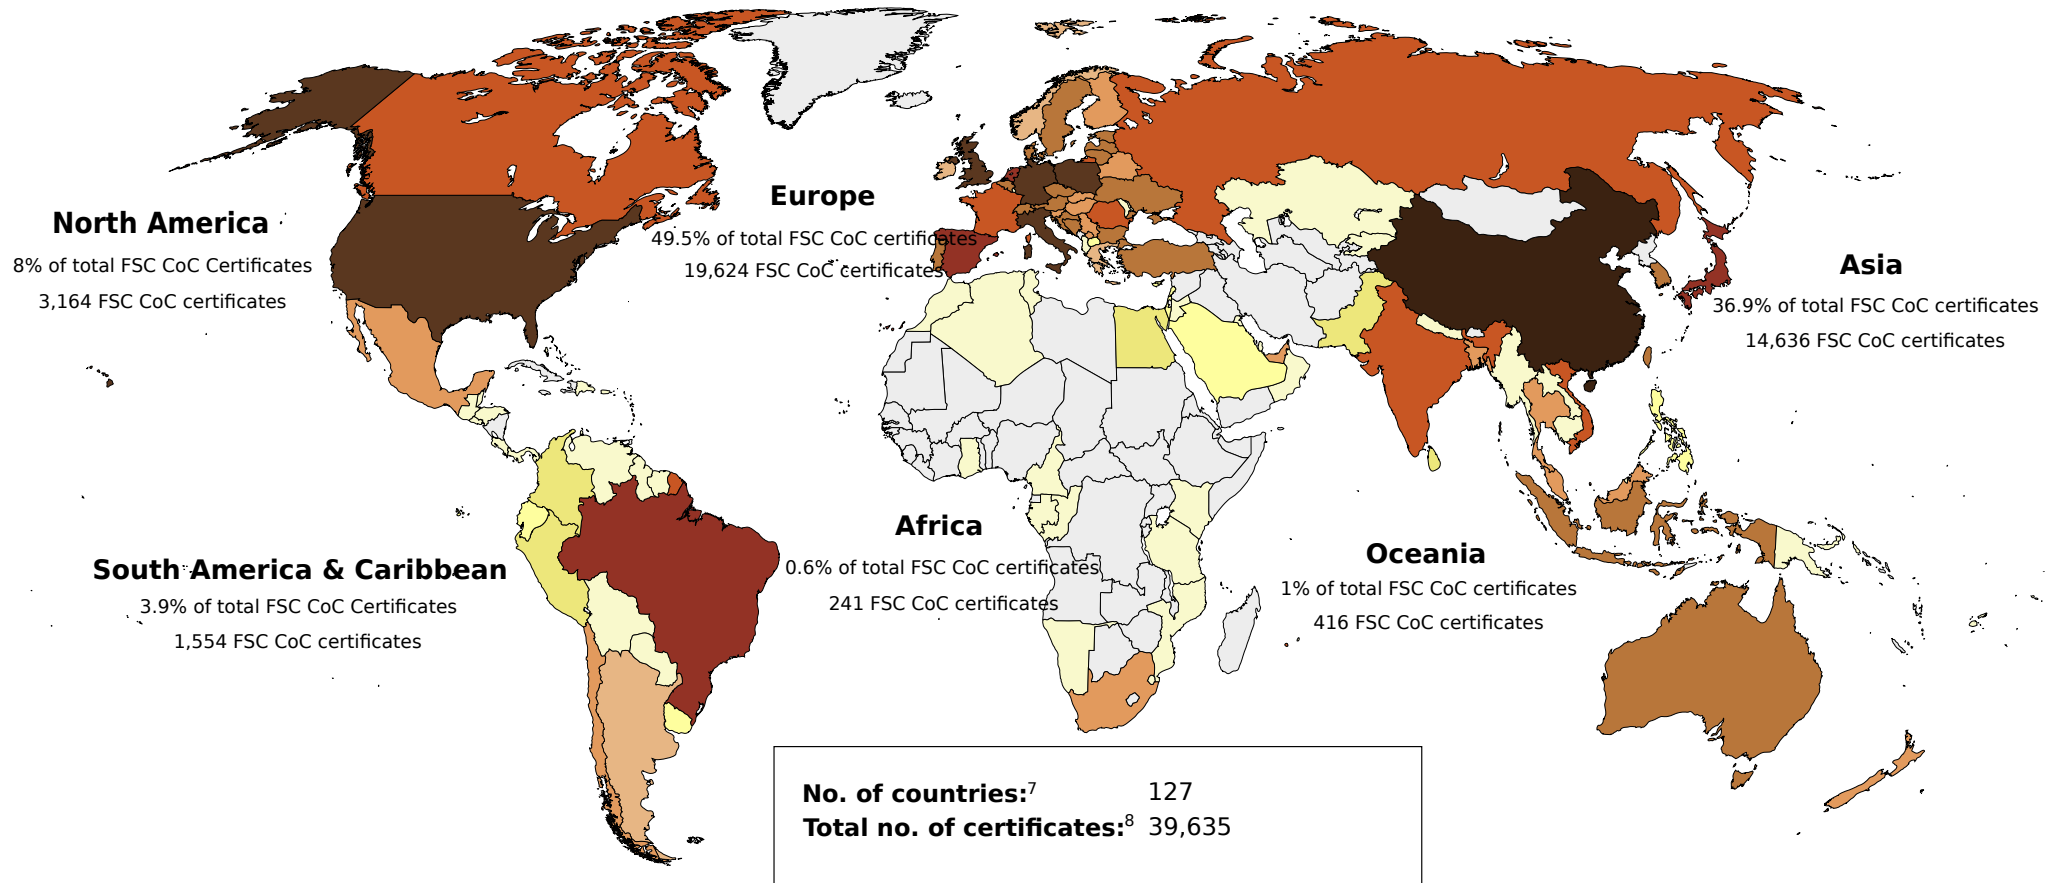

Global FSC Chain of Custody certificates

Global FSC Chain of Custody certificates: by region and country

Africa	No.
ALGERIA	1
CAMEROON	6
CONGO, THE REPUBLIC OF	3
EGYPT	35
ESWATINI	3
GABON	11
GHANA	6
KENYA	5
MAURITIUS	2
MOROCCO	12
MOZAMBIQUE	1
NAMIBIA	11
SEYCHELLES	3
SOUTH AFRICA	134
TANZANIA, UNITED REPUBLIC OF	2
TUNISIA	6
Total	241

Asia	No.
BAHRAIN	2
BANGLADESH	148
CAMBODIA	6
CHINA	8,812
HONG KONG	547
INDIA	643
INDONESIA	309
ISRAEL	21
JAPAN	1,477
JORDAN	2
KAZAKHSTAN	1
KOREA, REPUBLIC OF	318
KUWAIT	4
KYRGYZSTAN	1
LAOS	2
LEBANON	21
MACAU	1
MALAYSIA	173
MYANMAR	6
NEPAL	2

OMAN	5
PAKISTAN	53
PHILIPPINES	23
QATAR	11
SAUDI ARABIA	15
SINGAPORE	127
SRI LANKA	33
TAIWAN	286
THAILAND	207
TURKEY	444
UNITED ARAB EMIRATES	129
VIETNAM	807
Total	14,636

Europe	No.
ALBANIA	2
ANDORRA	1
AUSTRIA	307
BELARUS	216
BELGIUM	284
BOSNIA AND HERZEGOVINA	310
BULGARIA	478
CROATIA	281
CYPRUS	16
CZECH REPUBLIC	288
DENMARK	305
ESTONIA	271
FINLAND	143
FRANCE	753
GERMANY	2,242
GREECE	109
HUNGARY	155
IRELAND	123
ITALY	2,508
KOSOVO	1
LATVIA	312
LIECHTENSTEIN	4
LITHUANIA	374
LUXEMBOURG	13
MALTA	13

MOLDOVA, REPUBLIC OF	3
MONACO	8
NETHERLANDS	1,229
NORTH MACEDONIA, Republic of	15
NORWAY	63
POLAND	2,038
PORTUGAL	324
ROMANIA	730
RUSSIA	629
SAN MARINO	5
SERBIA	199
SLOVAKIA	163
SLOVENIA	240
SPAIN	1,067
SWEDEN	392
SWITZERLAND	440
UKRAINE	304
UNITED KINGDOM	2,265
VATICAN CITY STATE (HOLY SEE)	1
Total	19,624

Latin America & Caribbean	No.
ARGENTINA	115
BAHAMAS	1
BELIZE	2
BOLIVIA	12
BRAZIL	1,050
BRITISH VIRGIN ISLANDS	5
CAYMAN ISLANDS	2
CHILE	195
COLOMBIA	31
COSTA RICA	10
DOMINICAN REPUBLIC	3
ECUADOR	18
EL SALVADOR	7
GUATEMALA	14
GUYANA	3
HONDURAS	1
PANAMA	3
PARAGUAY	11