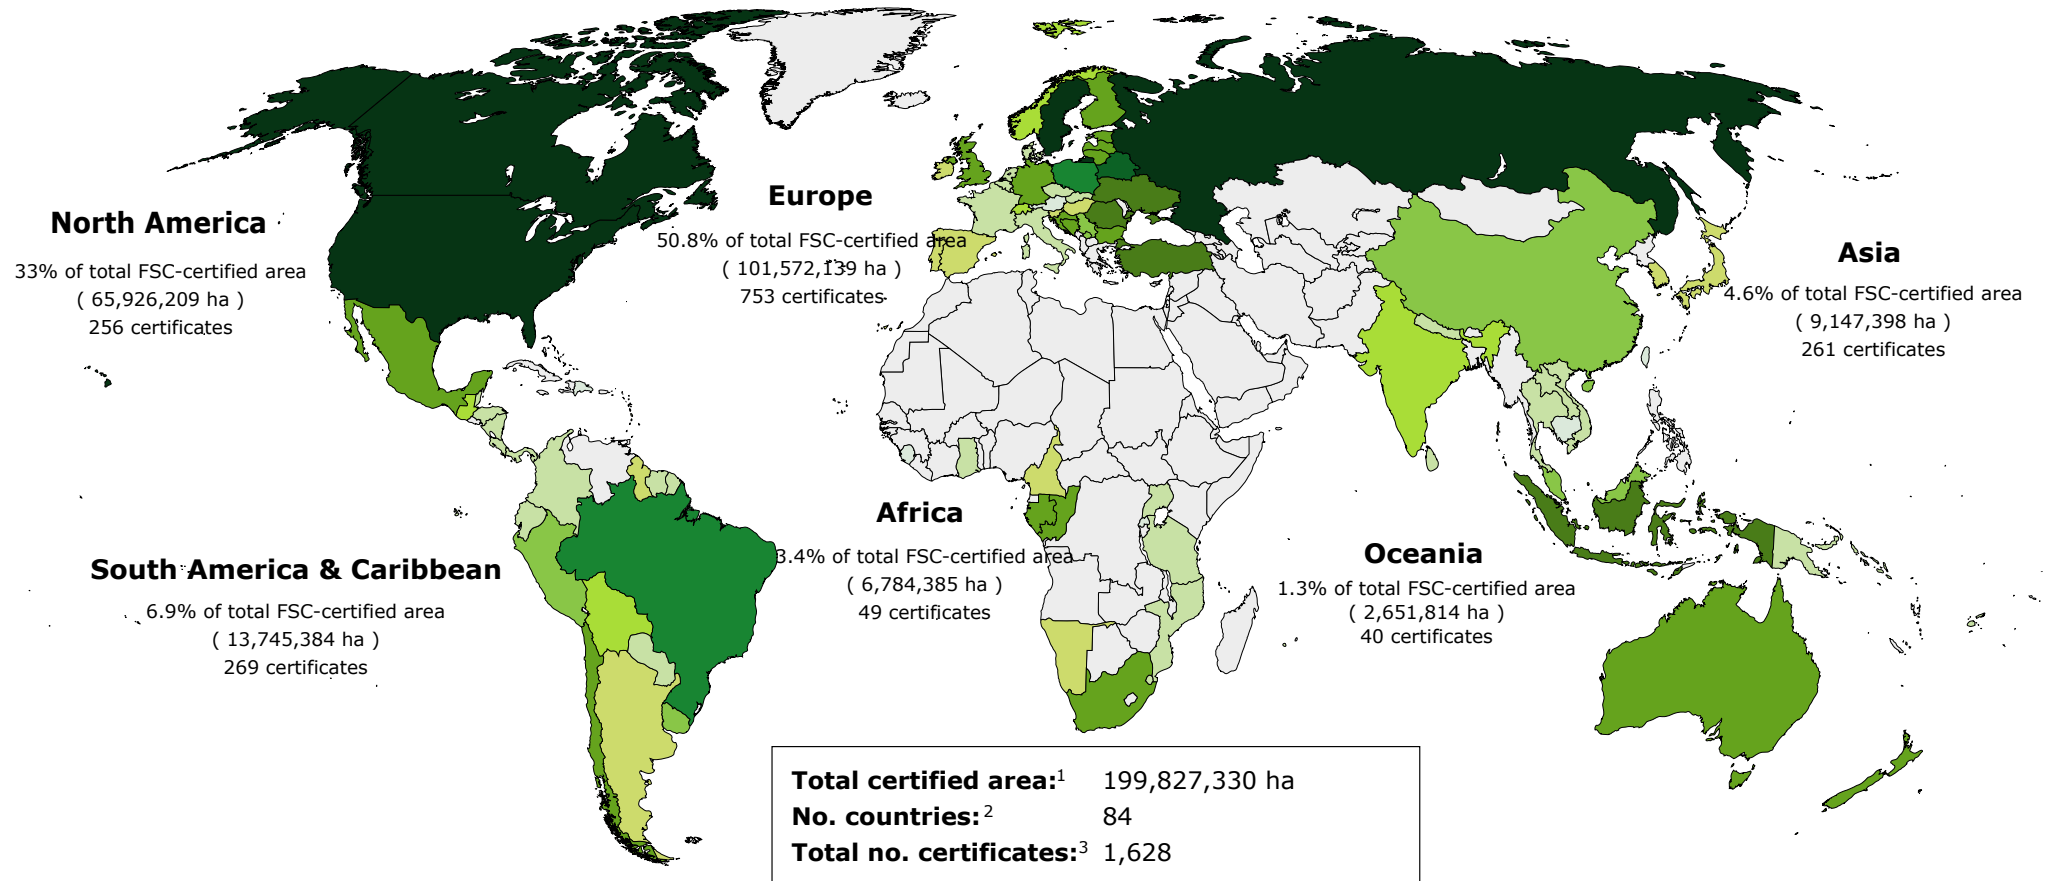

FSC Facts & Figures

May 6, 2019

Global FSC-certified forest area

Total FSC-certified forest area in ha

Based on numbers from FSC International - Core Business Systems
Created: 06.05.2019

Global FSC-certified Area and Number of Certificates: by region and country

Africa	Total area (ha)	No.
CAMEROON	341,708	1
CONGO, THE REPUBLIC OF	2,410,693	4
GABON	1,741,228	4
GHANA	12,147	2
MOZAMBIQUE	50,753	2
NAMIBIA	387,226	4
RWANDA	9,785	1
SIERRA LEONE	3,313	1
SOUTH AFRICA	1,438,881	20
SWAZILAND	125,438	4
TANZANIA, UNITED	221,749	3
UGANDA	41,463	3
Total	6,784,385	49

Latin America & Caribbean	No.
ARGENTINA	116
BAHAMAS	1
BELIZE	2
BOLIVIA	11
BRAZIL	1,011
BRITISH VIRGIN ISLANDS	5
CAYMAN ISLANDS	1
CHILE	188
COLOMBIA	32
COSTA RICA	9
DOMINICAN REPUBLIC	3
ECUADOR	17
EL SALVADOR	7

Oceania	No.
AUSTRALIA	260
BRUNEI DARUSSALAM	1
FIJI	2
NEW ZEALAND	149
PAPUA NEW GUINEA	2
SAMOA	3
Total	417

Number of Countries: ⁹	123
Total number of certificates: ¹⁰	37,536

Ten largest FSC certificates

Number of COC Certificates over past 5 years