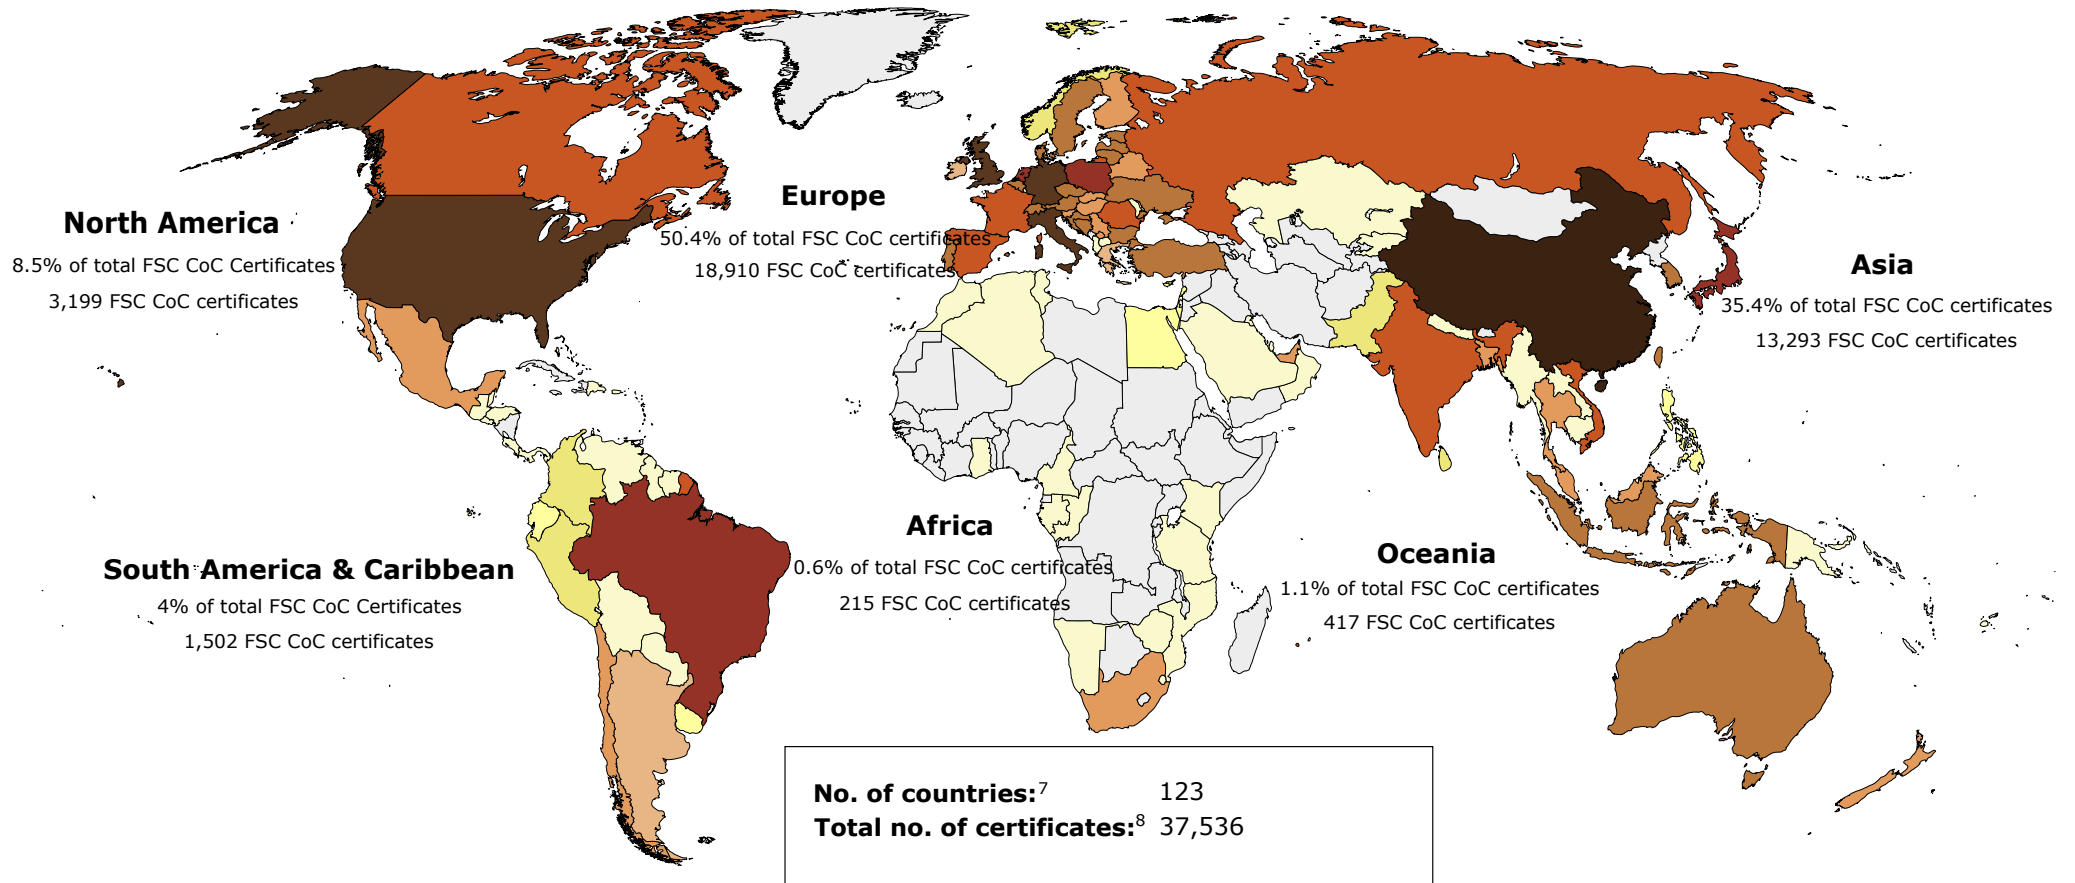

Latin America & Caribbean	Total area (ha)	No.
ARGENTINA	467,586	11
BELIZE	197,122	2
BOLIVIA	587,828	5
BRAZIL	7,085,315	131
CHILE	2,331,850	23
COLOMBIA	151,936	8
COSTA RICA	39,669	14
DOMINICAN REPUBLIC	365	1
ECUADOR	58,668	5
GUATEMALA	502,066	10
GUYANA	423,565	3
HONDURAS	17,815	1
NICARAGUA	22,903	6
PANAMA	21,510	8
PARAGUAY	43,941	5
PERU	774,679	10
SURINAME	46,325	2
URUGUAY	972,240	24
Total	13,745,384	269

SOLOMON ISLANDS	39,346	1
Total	2,651,814	40

Number of countries:⁴ 84
Total number of certificates:⁵ 1,628
Total FSC-certified forest area:⁶ 199,827,330

Global FSC Chain of Custody certificates

Number of FSC CoC certificates

Based on numbers from FSC International - Core Business Systems
 Created: 06.05.2019

Global FSC Chain of Custody certificates: by region and country

Africa	No.
ALGERIA	1
CAMEROON	6
CONGO, THE REPUBLIC OF	3
EGYPT	27
GABON	9
GHANA	6
KENYA	3
MAURITIUS	2
MOROCCO	11
MOZAMBIQUE	1
NAMIBIA	7
SEYCHELLES	2
SOUTH AFRICA	128
SWAZILAND	2
TANZANIA, UNITED REPUBLIC OF	2
TUNISIA	4
ZIMBABWE	1
Total	215

Asia	No.
BAHRAIN	1
BANGLADESH	133
CAMBODIA	4
CHINA	7,831
HONG KONG	526
INDIA	585
INDONESIA	290
ISRAEL	22
JAPAN	1,435
KAZAKHSTAN	1
KOREA, REPUBLIC OF	291
KUWAIT	4
KYRGYZSTAN	2
LAOS	2
LEBANON	22
MACAU	1