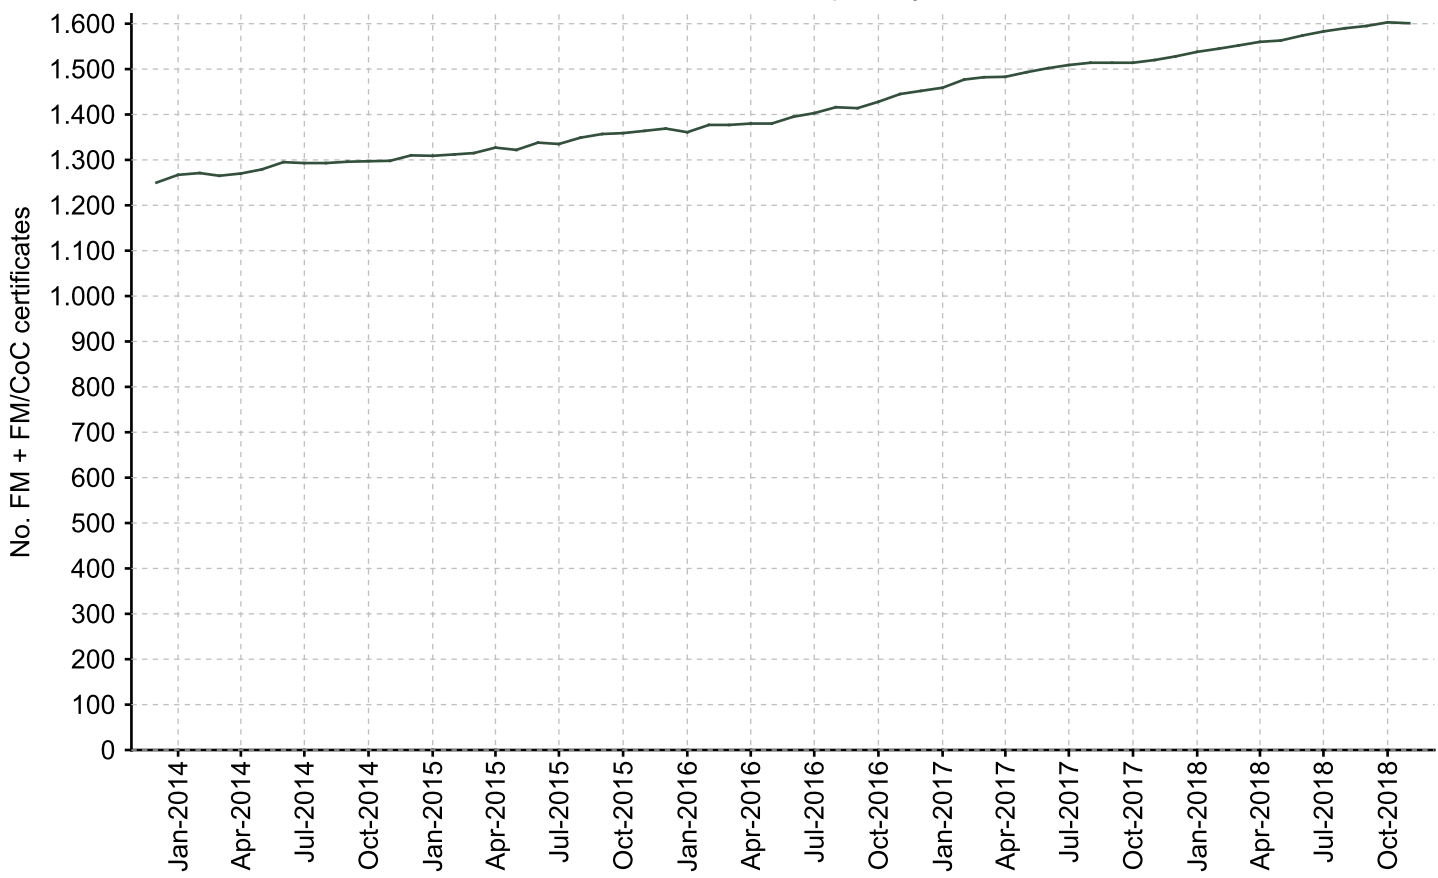

Number of FM Certificates over past 5 years