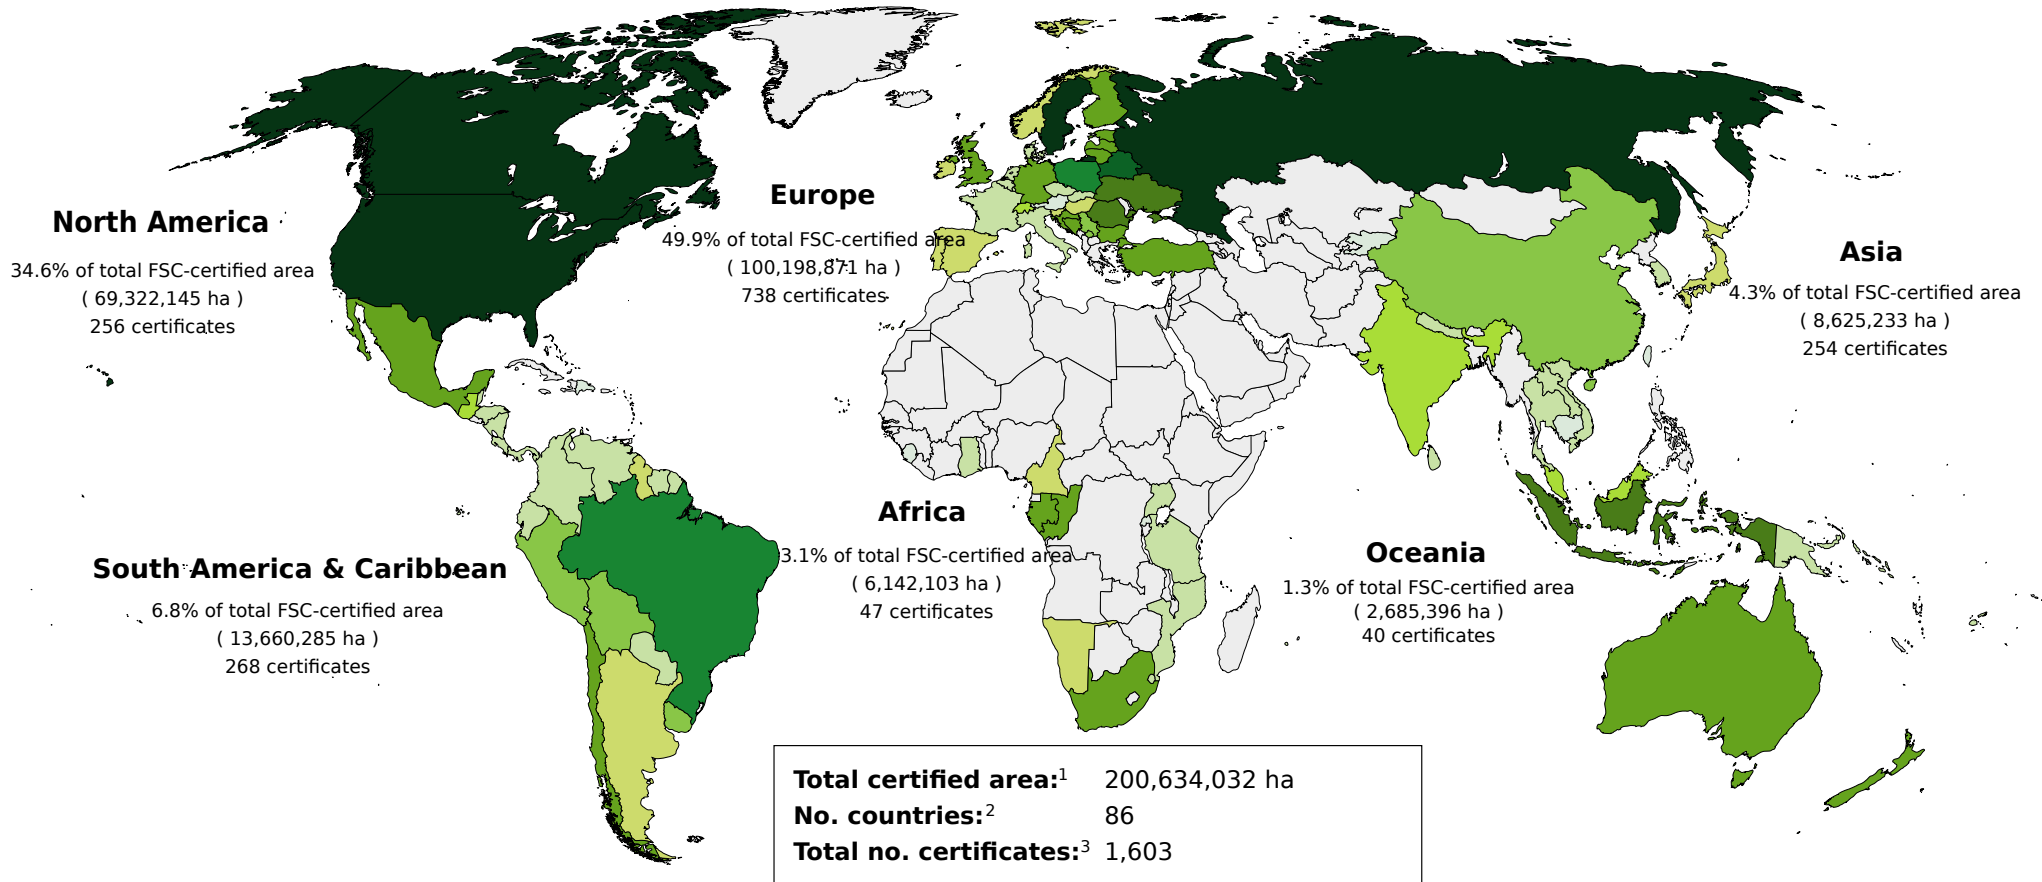

FSC Facts & Figures

November 2, 2018

Global FSC-certified forest area

Total FSC-certified forest area in ha

Based on numbers from FSC International
Created: 02.11.2018

Global FSC-certified Area and Number of Certificates: by region and country

Africa	Total area (ha)	No.
CAMEROON	341,708	1
CONGO, THE REPUBLIC OF	2,410,693	4
GABON	1,165,365	2
GHANA	12,147	2
MOZAMBIQUE	50,753	2
NAMIBIA	332,552	5
RWANDA	9,785	1
SIERRA LEONE	3,313	1
SOUTH AFRICA	1,457,320	20
SWAZILAND	125,438	4
TANZANIA, UNITED	191,707	2
UGANDA	41,321	3
Total	6,142,103	47

Latin America & Caribbean	No.
ARGENTINA	120
BAHAMAS	1
BELIZE	1
BOLIVIA	12
BRAZIL	1,032
BRITISH VIRGIN ISLANDS	4
CAYMAN ISLANDS	1
CHILE	189
COLOMBIA	29
COSTA RICA	10
DOMINICAN REPUBLIC	2
ECUADOR	15
EL SALVADOR	4

GUATEMALA	9
GUYANA	3
HONDURAS	1
PANAMA	3
PARAGUAY	6
PERU	45
PUERTO RICO	2
SAINT VINCENT AND THE GRENADINES	1
SURINAME	6
URUGUAY	18
VENEZUELA	5
Total	1,519

North America	No.
CANADA	628
MEXICO	135
UNITED STATES	2,482
Total	3,245