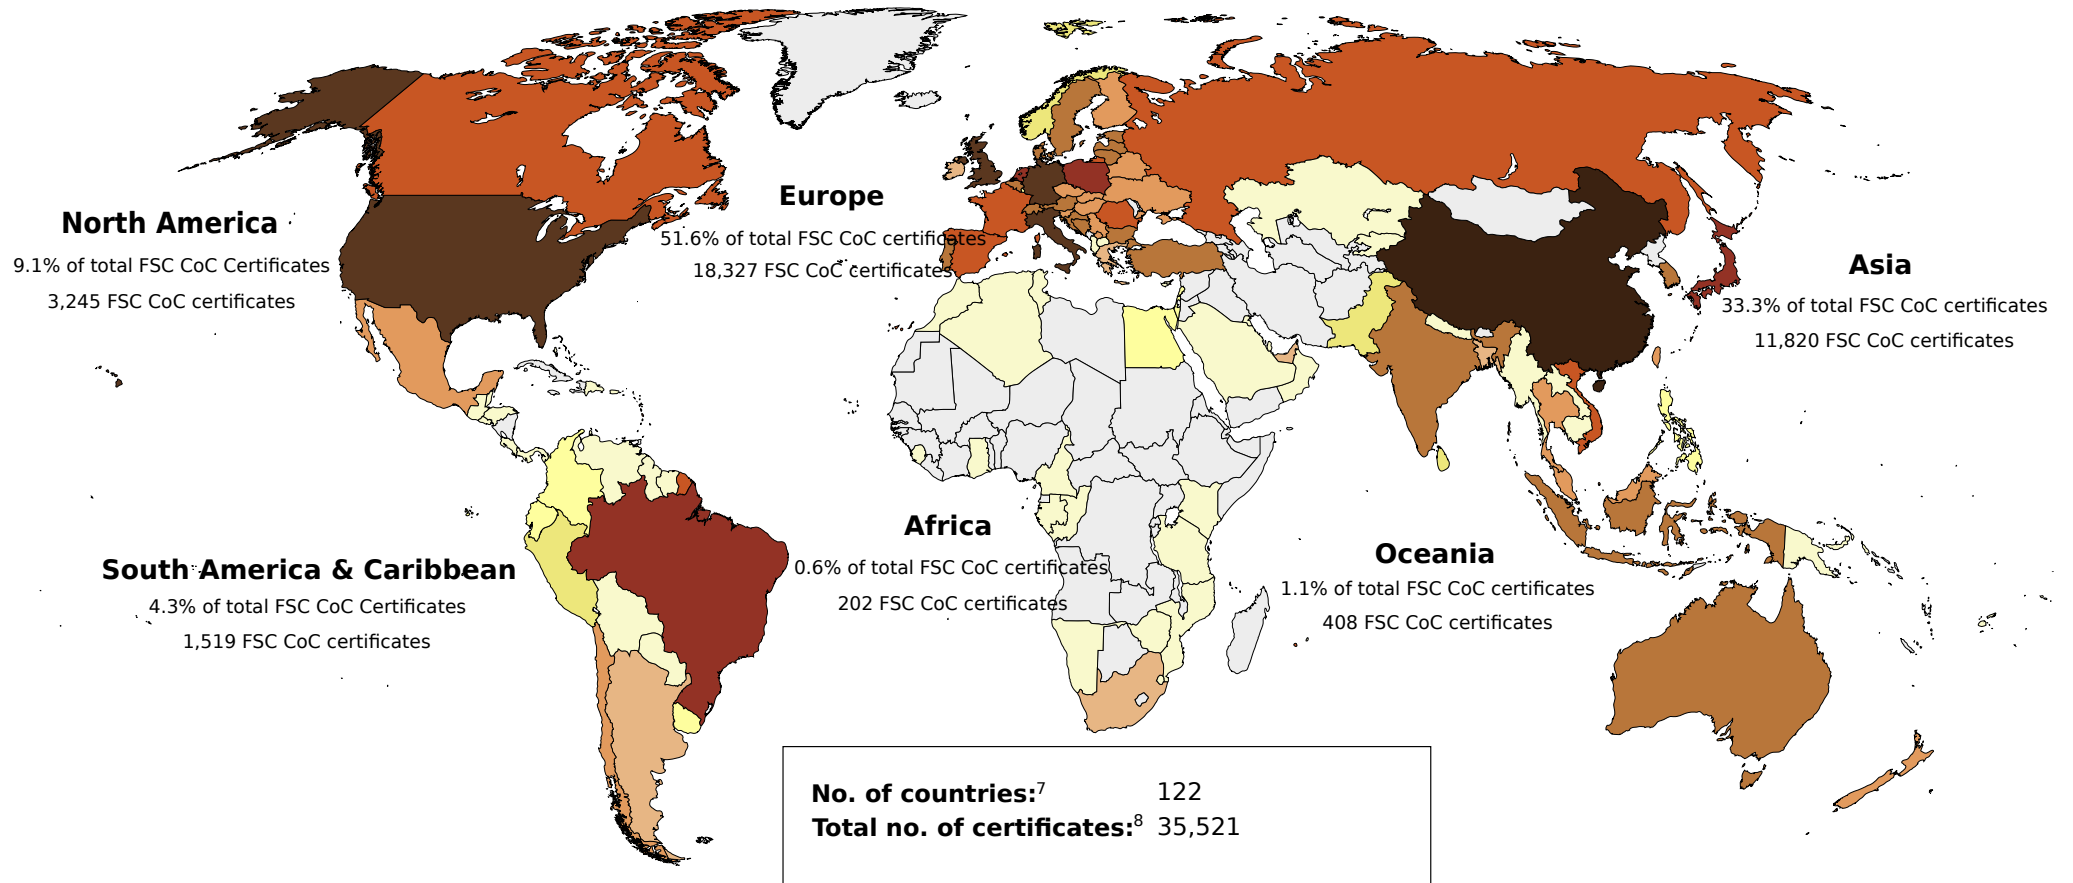

Latin America & Caribbean	Total area (ha)	No.
ARGENTINA	469,057	11
BELIZE	197,122	2
BOLIVIA	981,862	8
BRAZIL	6,642,362	126
CHILE	2,323,602	24
COLOMBIA	150,541	8
COSTA RICA	40,044	15
DOMINICAN REPUBLIC	365	1
ECUADOR	58,683	5
GUATEMALA	502,194	11
GUYANA	385,737	2
HONDURAS	17,815	1
NICARAGUA	22,903	6
PANAMA	22,018	8
PARAGUAY	43,941	5
PERU	771,317	10
SURINAME	46,325	2
URUGUAY	967,644	22
VENEZUELA	16,752	1
Total	13,660,285	268

PAPUA NEW GUINEA	36,925	3
SOLOMON ISLANDS	39,406	1
Total	2,685,396	40

Number of countries:⁴ 86
Total number of certificates:⁵ 1,603
Total FSC-certified forest area:⁶ 200,634,032

Global FSC Chain of Custody certificates

Number of FSC CoC certificates

Based on numbers from FSC International
Created: 02.11.2018

Global FSC Chain of Custody certificates: by region and country

Africa	No.
ALGERIA	1
CAMEROON	6
CONGO, THE REPUBLIC OF	3
EGYPT	25
GABON	9
GHANA	6
KENYA	3
MAURITIUS	1
MOROCCO	7
MOZAMBIQUE	1
NAMIBIA	7
SEYCHELLES	3
SIERRA LEONE	1
SOUTH AFRICA	121
SWAZILAND	1
TANZANIA, UNITED REPUBLIC OF	2
TUNISIA	4
ZIMBABWE	1
Total	202

Asia	No.
BAHRAIN	1
BANGLADESH	99
CAMBODIA	4
CHINA	6,805
HONG KONG	517
INDIA	474
INDONESIA	281
ISRAEL	24
JAPAN	1,389
KAZAKHSTAN	1
KOREA, REPUBLIC OF	266
KUWAIT	4
KYRGYZSTAN	2
LAOS	2
LEBANON	23

MACAU	1
MALAYSIA	162
MYANMAR	2
NEPAL	2
OMAN	5
PAKISTAN	43
PHILIPPINES	15
QATAR	11
SAUDI ARABIA	11
SINGAPORE	122
SRI LANKA	33
TAIWAN	248
THAILAND	156
TURKEY	348
UNITED ARAB EMIRATES	120
VIETNAM	649
Total	11,820