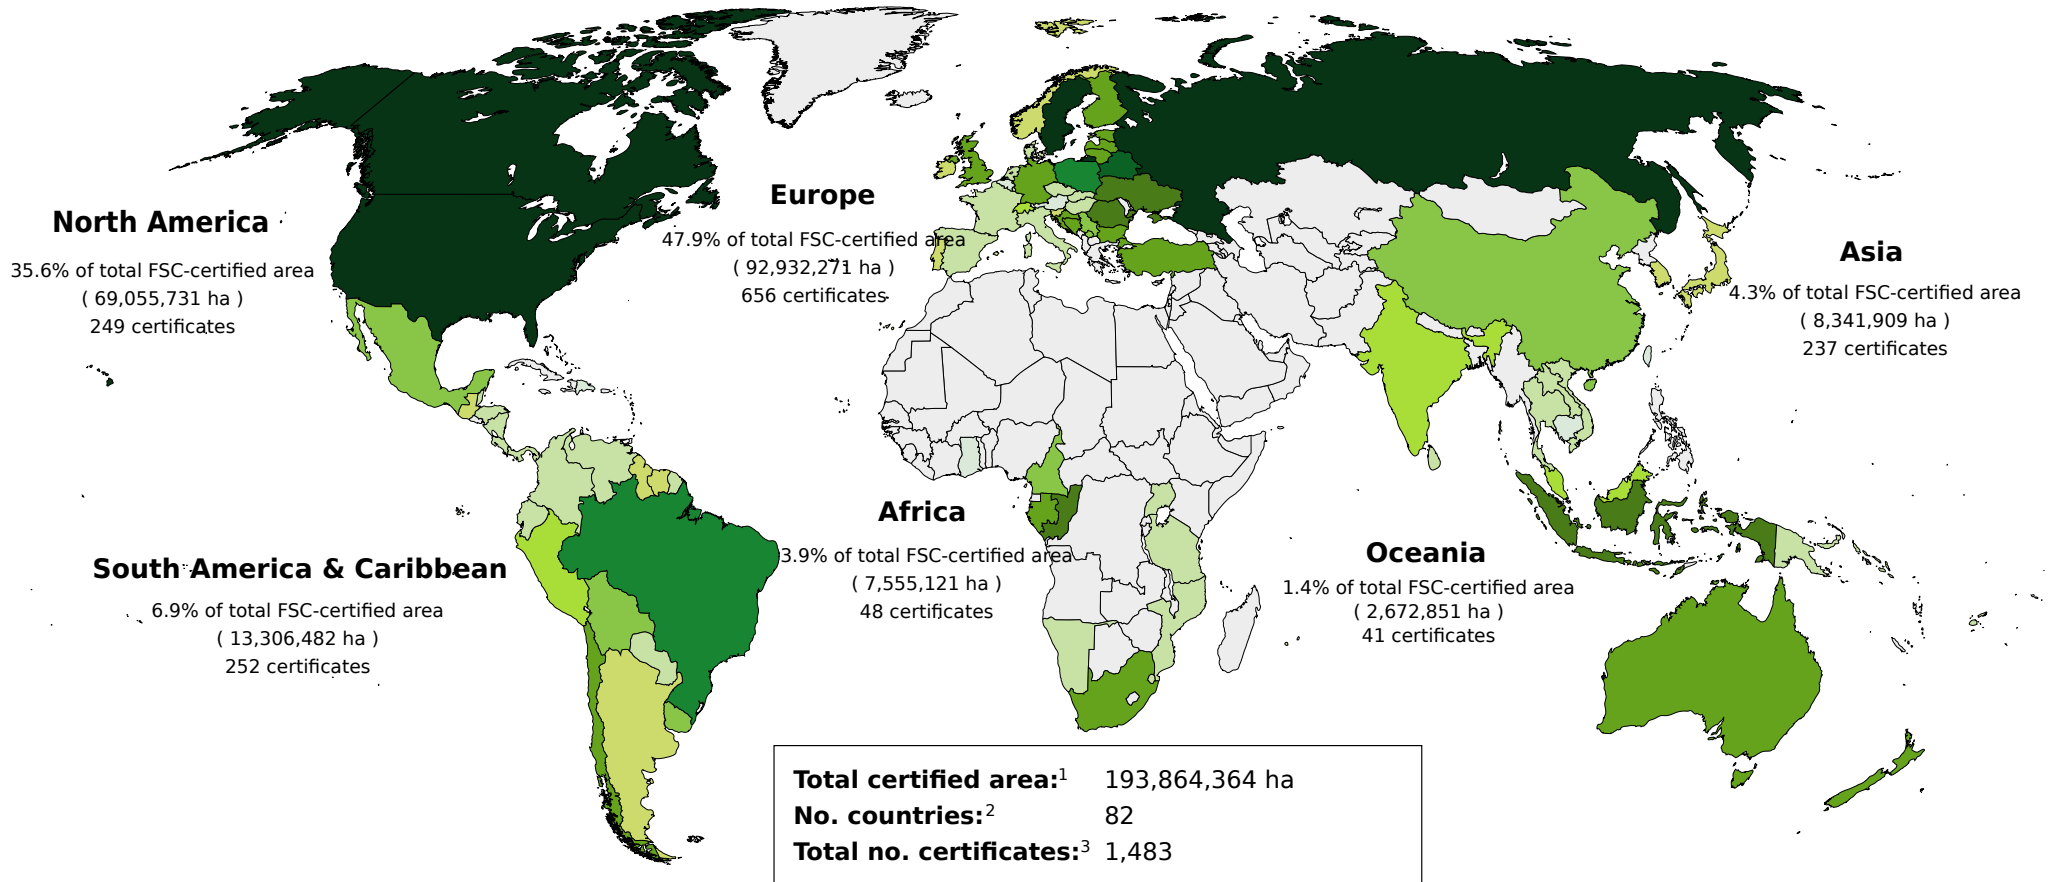

Forest Stewardship Council®

# FSC Facts & Figures

April 3, 2017

Global FSC-certified forest area

Total FSC-certified forest area in ha

Based on numbers from FSC International  
Created: 03.04.2017

Global FSC-certified Area and Number of Certificates: by region and country

| Africa                 | Total area (ha)  | No.       |
|------------------------|------------------|-----------|
| CAMEROON               | 940,945          | 4         |
| CONGO, THE REPUBLIC OF | 2,572,243        | 4         |
| GABON                  | 2,033,627        | 3         |
| GHANA                  | 3,367            | 1         |
| MOZAMBIQUE             | 50,753           | 2         |
| NAMIBIA                | 211,147          | 4         |
| SOUTH AFRICA           | 1,395,223        | 20        |
| SWAZILAND              | 124,185          | 4         |
| TANZANIA, UNITED       | 183,697          | 3         |
| UGANDA                 | 39,934           | 3         |
| <b>Total</b>           | <b>7,555,121</b> | <b>48</b> |

Number of countries:<sup>4</sup> 82  
Total number of certificates:<sup>5</sup> 1,483  
Total FSC-certified forest area:<sup>6</sup> 193,864,364

Global FSC Chain of Custody certificates

Number of FSC CoC certificates