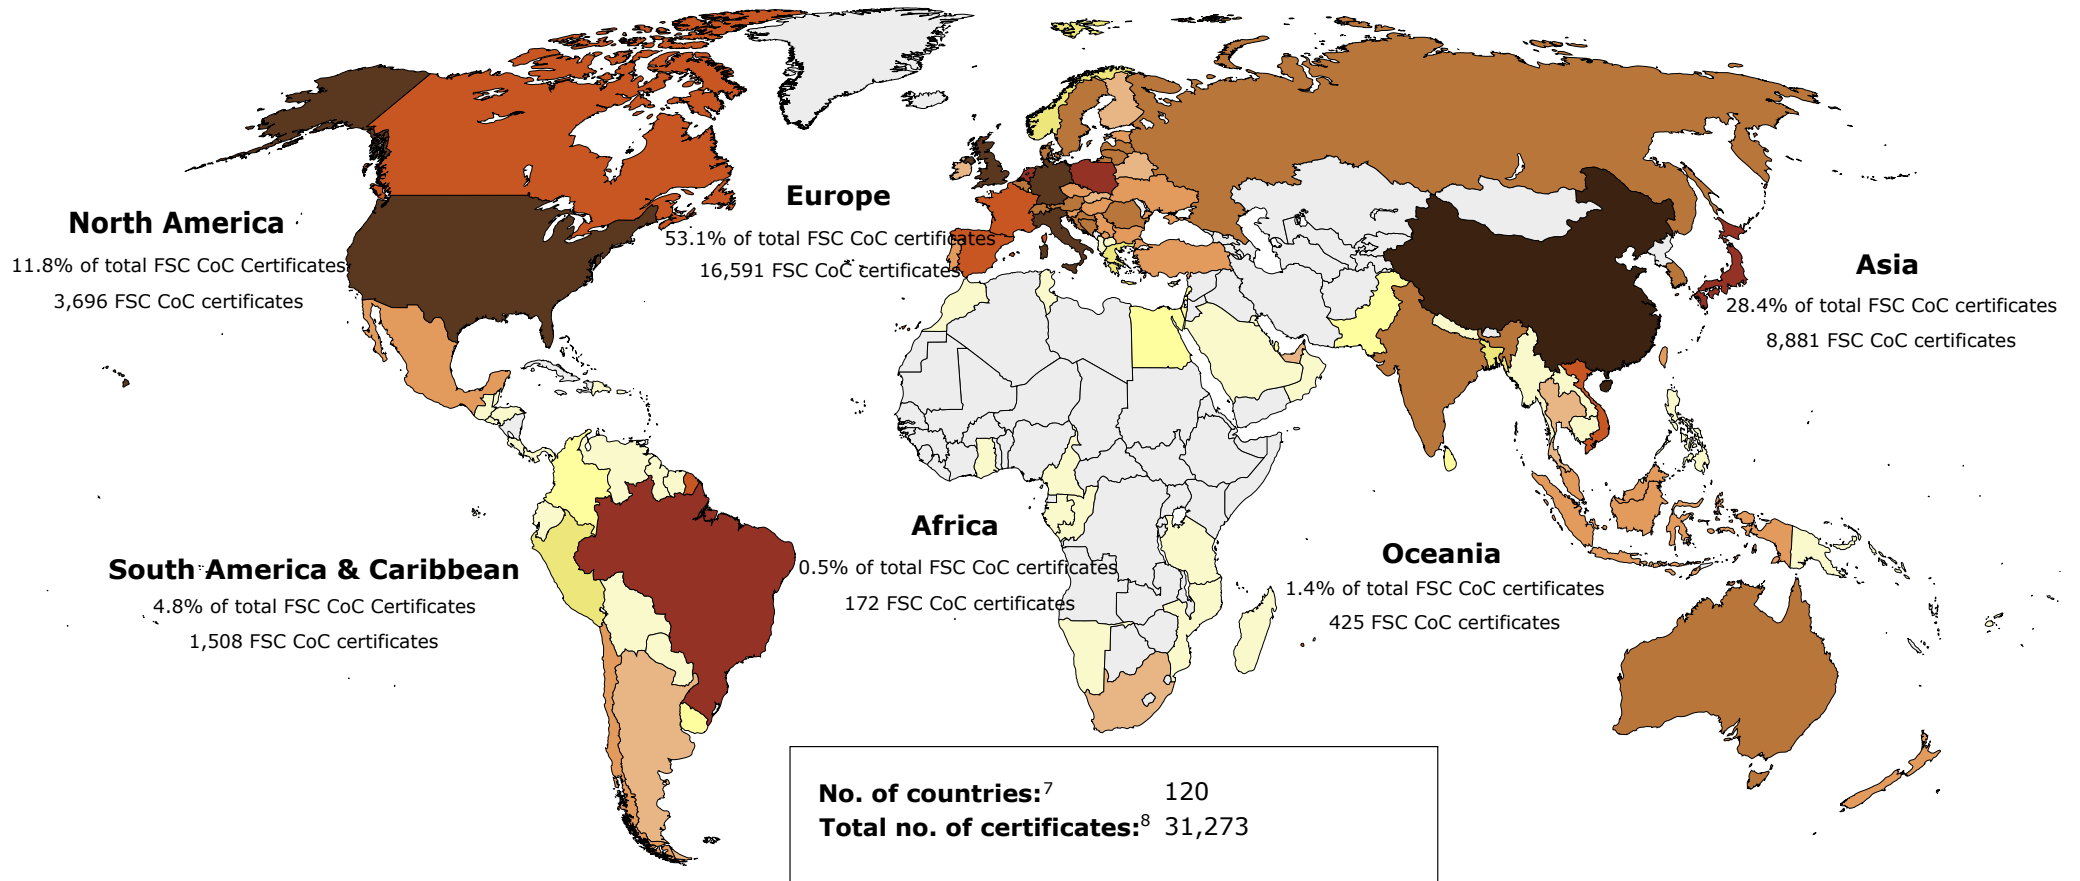

Europe	Total area (ha)	No.
AUSTRIA	587	2
BELARUS	8,418,033	54
BELGIUM	23,259	2
BOSNIA AND HERZEGOVINA	1,495,753	4
BULGARIA	857,608	18
CROATIA	2,039,223	3
CZECH REPUBLIC	50,027	4
DENMARK	214,059	5
ESTONIA	1,264,503	7
FINLAND	1,313,656	6
FRANCE	33,660	8
GERMANY	1,149,639	57
HUNGARY	304,273	6
IRELAND	446,647	2
ITALY	43,271	15
LATVIA	1,299,477	14
LITHUANIA	1,085,494	43
LUXEMBOURG	21,446	3
NETHERLANDS	136,311	3
NORWAY	418,232	5
POLAND	6,937,426	18
PORTUGAL	375,039	24
ROMANIA	2,591,243	20
RUSSIA	42,797,308	146
SERBIA	1,001,347	3
SLOVAKIA	149,387	8
SLOVENIA	260,291	2
SPAIN	230,749	28
SWEDEN	12,259,756	24
SWITZERLAND	611,618	8
UKRAINE	2,656,355	44
UNITED KINGDOM	1,631,917	39

<b>Total</b>	<b>92,117,590</b>	<b>625</b>
--------------	-------------------	------------

Latin America & Caribbean	Total area (ha)	No.
ARGENTINA	459,732	12
BELIZE	197,122	2
BOLIVIA	890,375	8
BRAZIL	6,153,592	110
CHILE	2,312,396	21
COLOMBIA	143,993	10
COSTA RICA	44,785	15
DOMINICAN REPUBLIC	365	1
ECUADOR	44,401	3
GUATEMALA	499,476	10
HONDURAS	20,164	1
NICARAGUA	21,783	7
PANAMA	22,077	8
PARAGUAY	27,603	3
PERU	482,480	7
SURINAME	362,740	4
URUGUAY	965,778	24
VENEZUELA	155,839	2
<b>Total</b>	<b>12,804,703</b>	<b>248</b>

Number of countries:<sup>4</sup> 82  
Total number of certificates:<sup>5</sup> 1,427  
Total FSC-certified forest area:<sup>6</sup> 191,773,307

Global FSC Chain of Custody certificates

Number of FSC CoC certificates