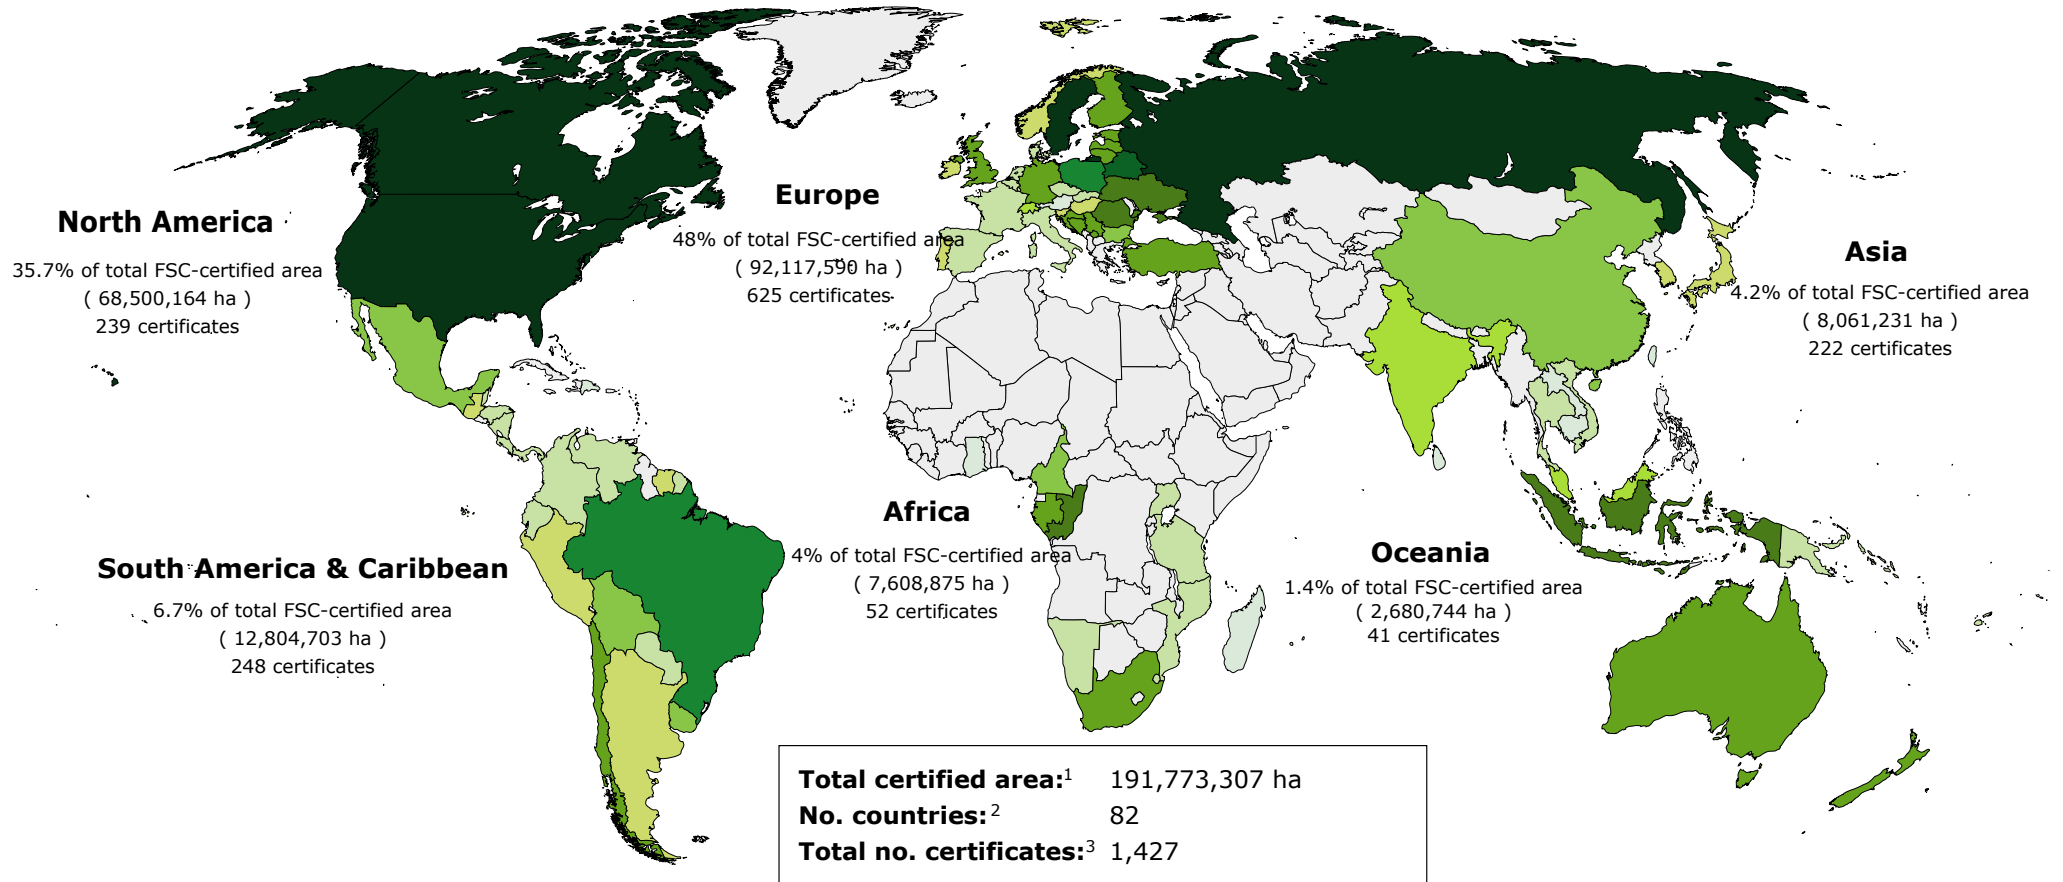

# FSC Facts & Figures

October 7, 2016

Global FSC-certified forest area

Total FSC-certified forest area in ha

Based on numbers from FSC International  
 Created: 07.10.2016

Global FSC-certified Area and Number of Certificates: by region and country

Latin America & Caribbean	No.
ARGENTINA	112
BAHAMAS	1
BELIZE	2
BOLIVIA	12
BRAZIL	1,088
BRITISH VIRGIN ISLANDS	6
CAYMAN ISLANDS	1
CHILE	142
COLOMBIA	29
COSTA RICA	4
DOMINICAN REPUBLIC	2
ECUADOR	13
EL SALVADOR	1
GUATEMALA	11

GUYANA	4
HONDURAS	1
PANAMA	4
PARAGUAY	6
PERU	34
PUERTO RICO	3
SAINT VINCENT AND THE GRENADINES	1
SURINAME	5
TURKS AND CAICOS ISLANDS	1
URUGUAY	19
VENEZUELA	6
Total	1,508

North America	No.
CANADA	755
MEXICO	127
UNITED STATES	2,814
Total	3,696

### Ten largest FSC certificates

COC over time

FM over time

Area over time

**Endnotes:**

- <sup>1</sup> Total forest area in ha worldwide under FSC forest management certification (includes FM and FM/CoC certificates).
- <sup>2</sup> Total number of countries worldwide in which FSC forest management certificates (includes FM and FM/CoC certificates) are issued.
- <sup>3</sup> Total number of FSC forest management certificates (FM and FM/CoC) issued globally.
- <sup>4</sup> Total number of countries worldwide in which FSC forest management certificates (FM and FM/CoC) are issued.
- <sup>5</sup> Total number of FSC forest management certificates (FM and FM/CoC) issued worldwide.
- <sup>6</sup> Total forest area in ha worldwide under FSC forest management certification (FM and FM/CoC).
- <sup>7</sup> Total number of countries worldwide in which FSC CoC certificates are issued.
- <sup>8</sup> Total number of FSC CoC certificates issued worldwide.
- <sup>9</sup> Total number of countries worldwide in which FSC CoC certificates are issued
- <sup>10</sup> Total number of FSC CoC certificates issued worldwide.