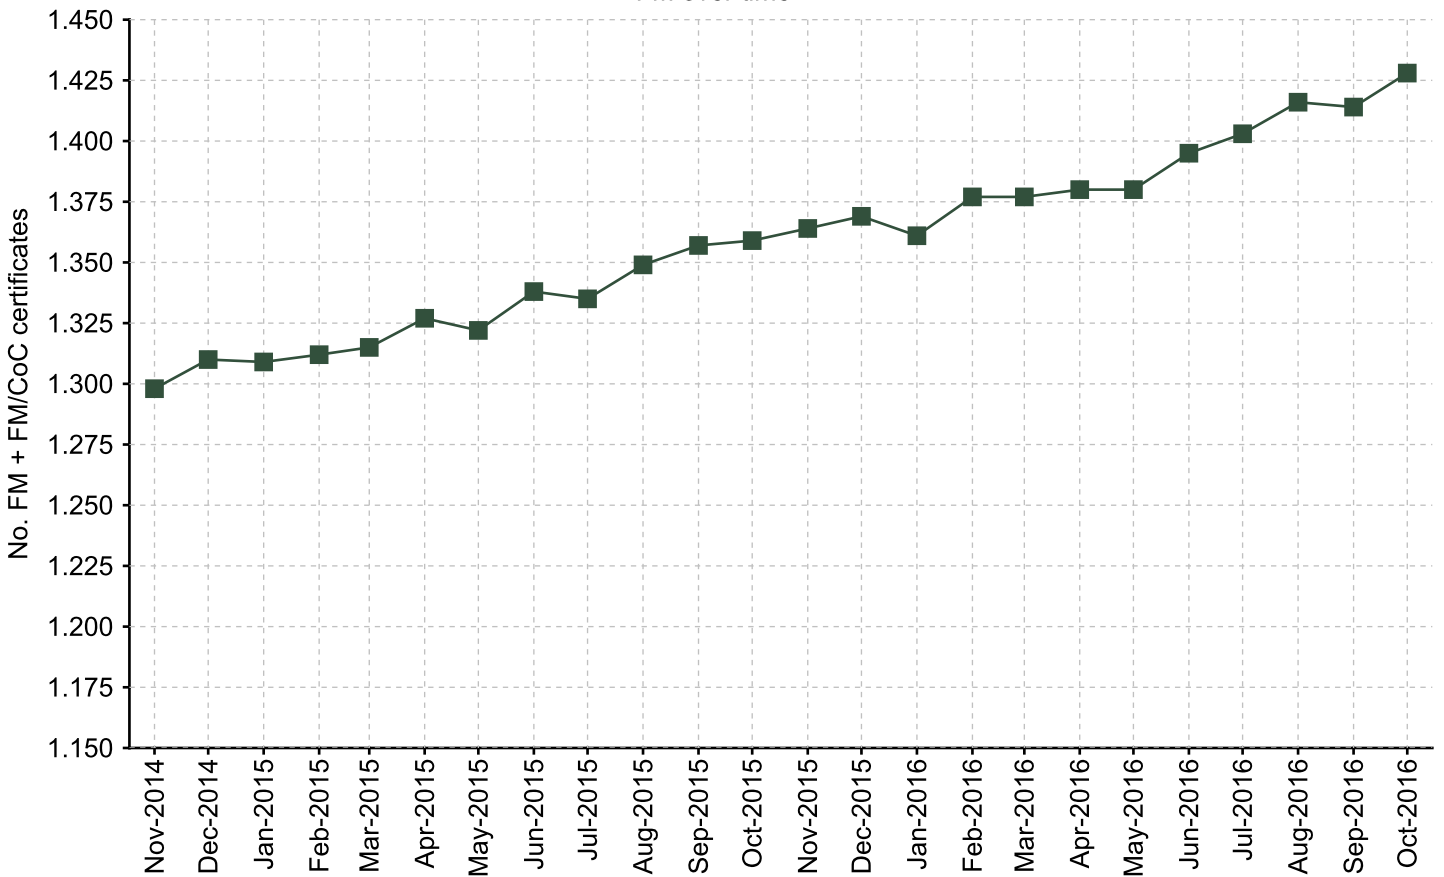

### Ten largest FSC certificates

COC over time

FM over time

Area over time

**Endnotes:**

- <sup>1</sup> Total forest area in ha worldwide under FSC forest management certification (includes FM and FM/CoC certificates).
- <sup>2</sup> Total number of countries worldwide in which FSC forest management certificates (includes FM and FM/CoC certificates) are issued.
- <sup>3</sup> Total number of FSC forest management certificates (FM and FM/CoC) issued globally.
- <sup>4</sup> Total number of countries worldwide in which FSC forest management certificates (FM and FM/CoC) are issued.
- <sup>5</sup> Total number of FSC forest management certificates (FM and FM/CoC) issued worldwide.
- <sup>6</sup> Total forest area in ha worldwide under FSC forest management certification (FM and FM/CoC).
- <sup>7</sup> Total number of countries worldwide in which FSC CoC certificates are issued.
- <sup>8</sup> Total number of FSC CoC certificates issued worldwide.
- <sup>9</sup> Total number of countries worldwide in which FSC CoC certificates are issued
- <sup>10</sup> Total number of FSC CoC certificates issued worldwide.