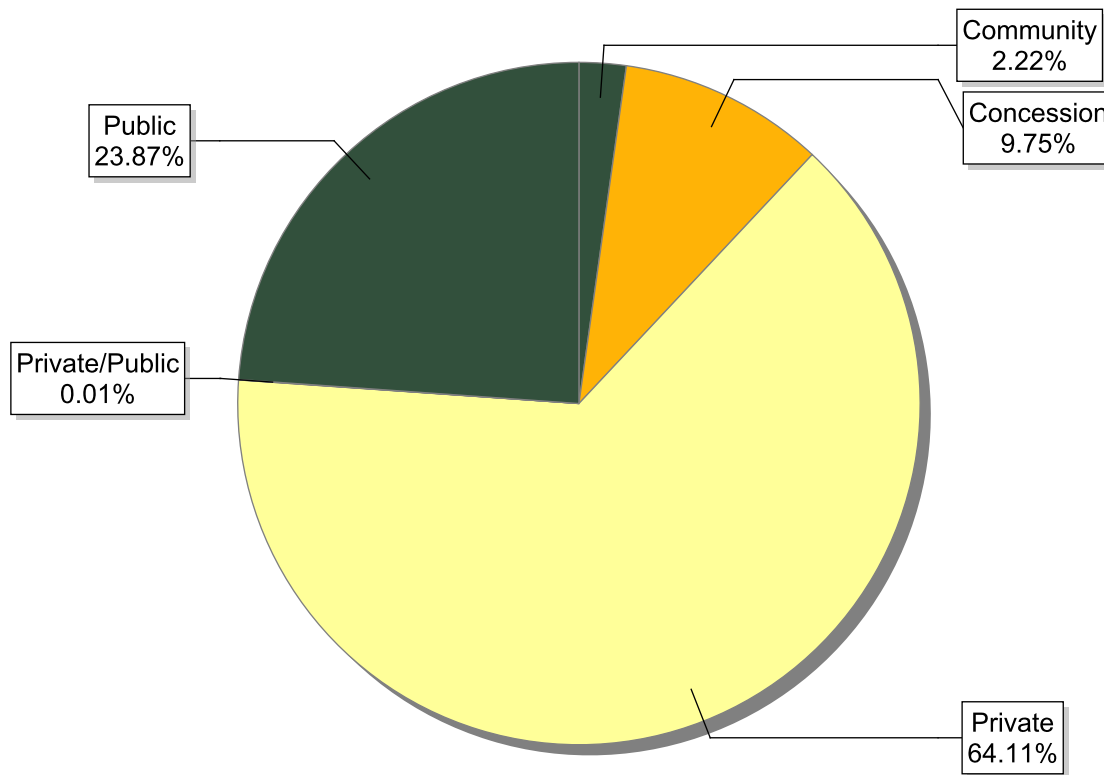

FSC certificates by tenure management: global certified area

Information as of 03/07/2015	Forest area (million ha)
Community	4.05
Concession	17.77
Private	116.75
Private/Public	0.03
Public	43.48
Total	182.08