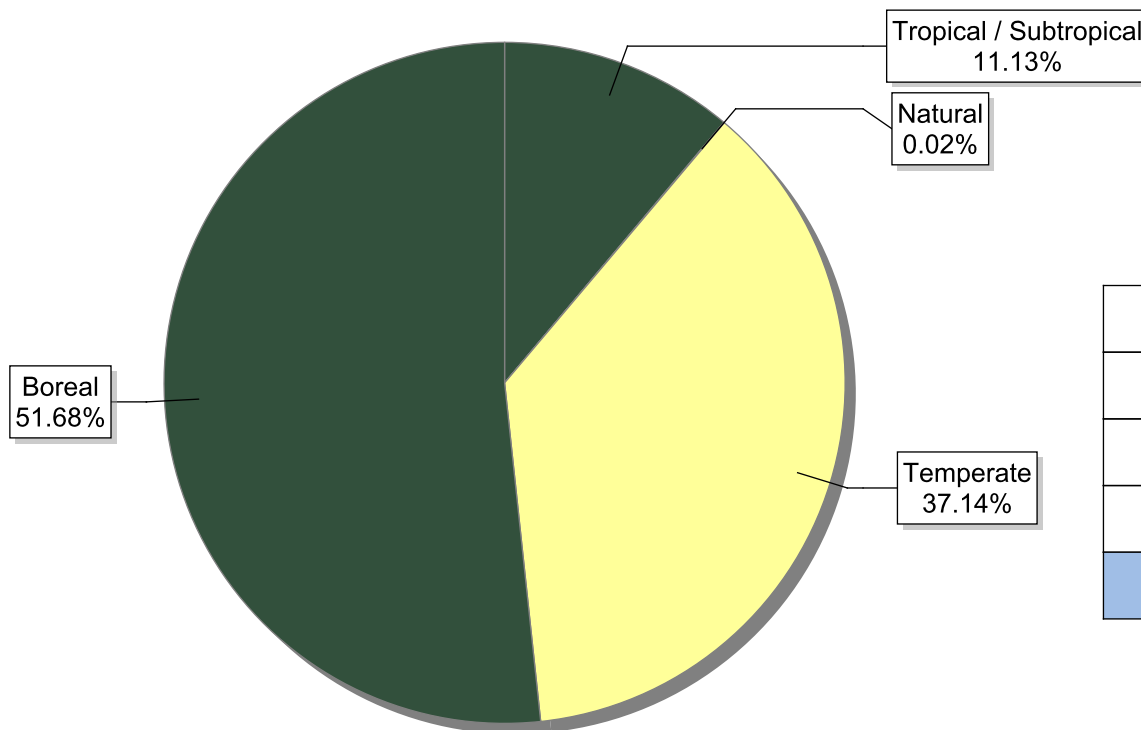

FSC certificates by biomes: global certified area

Information as of 03/07/2015	Forest area (million ha)
Boreal	94.12
Natural	0.05
Temperate	67.64
Tropical / Subtropical	20.28
Total	182.08