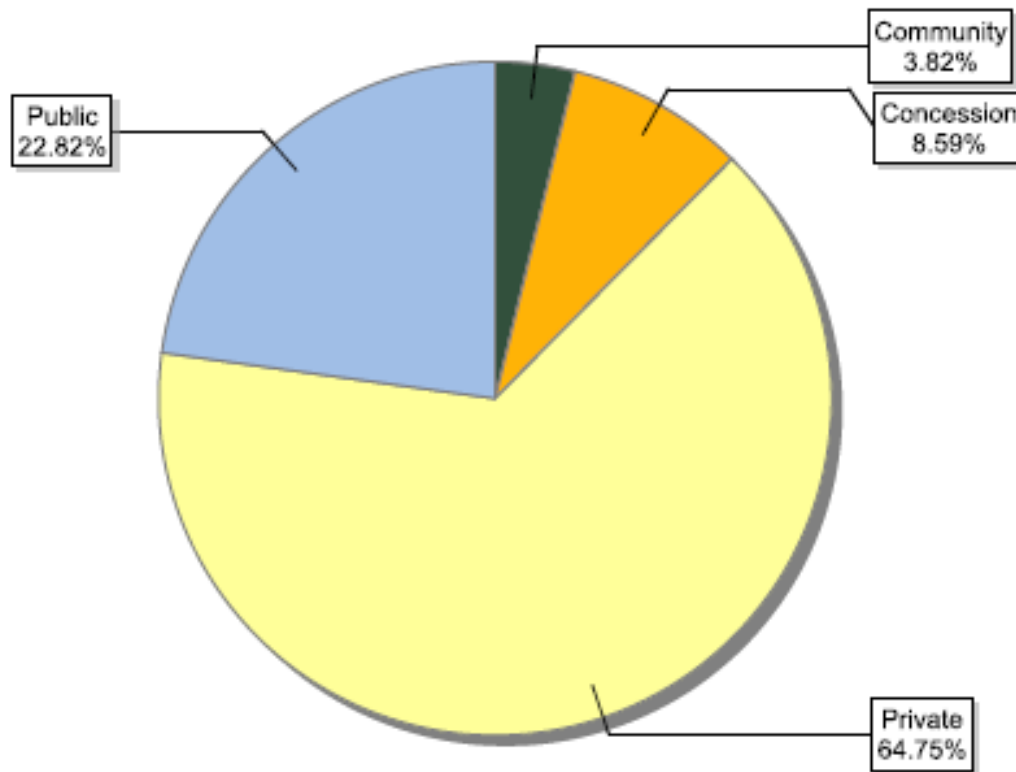

FSC certificates by tenure management: global certified area

Information as of 15/05/2013	Forest area (million ha)
Community	6.86
Concession	15.43
Private	116.25
Public	40.97
Total	179.52