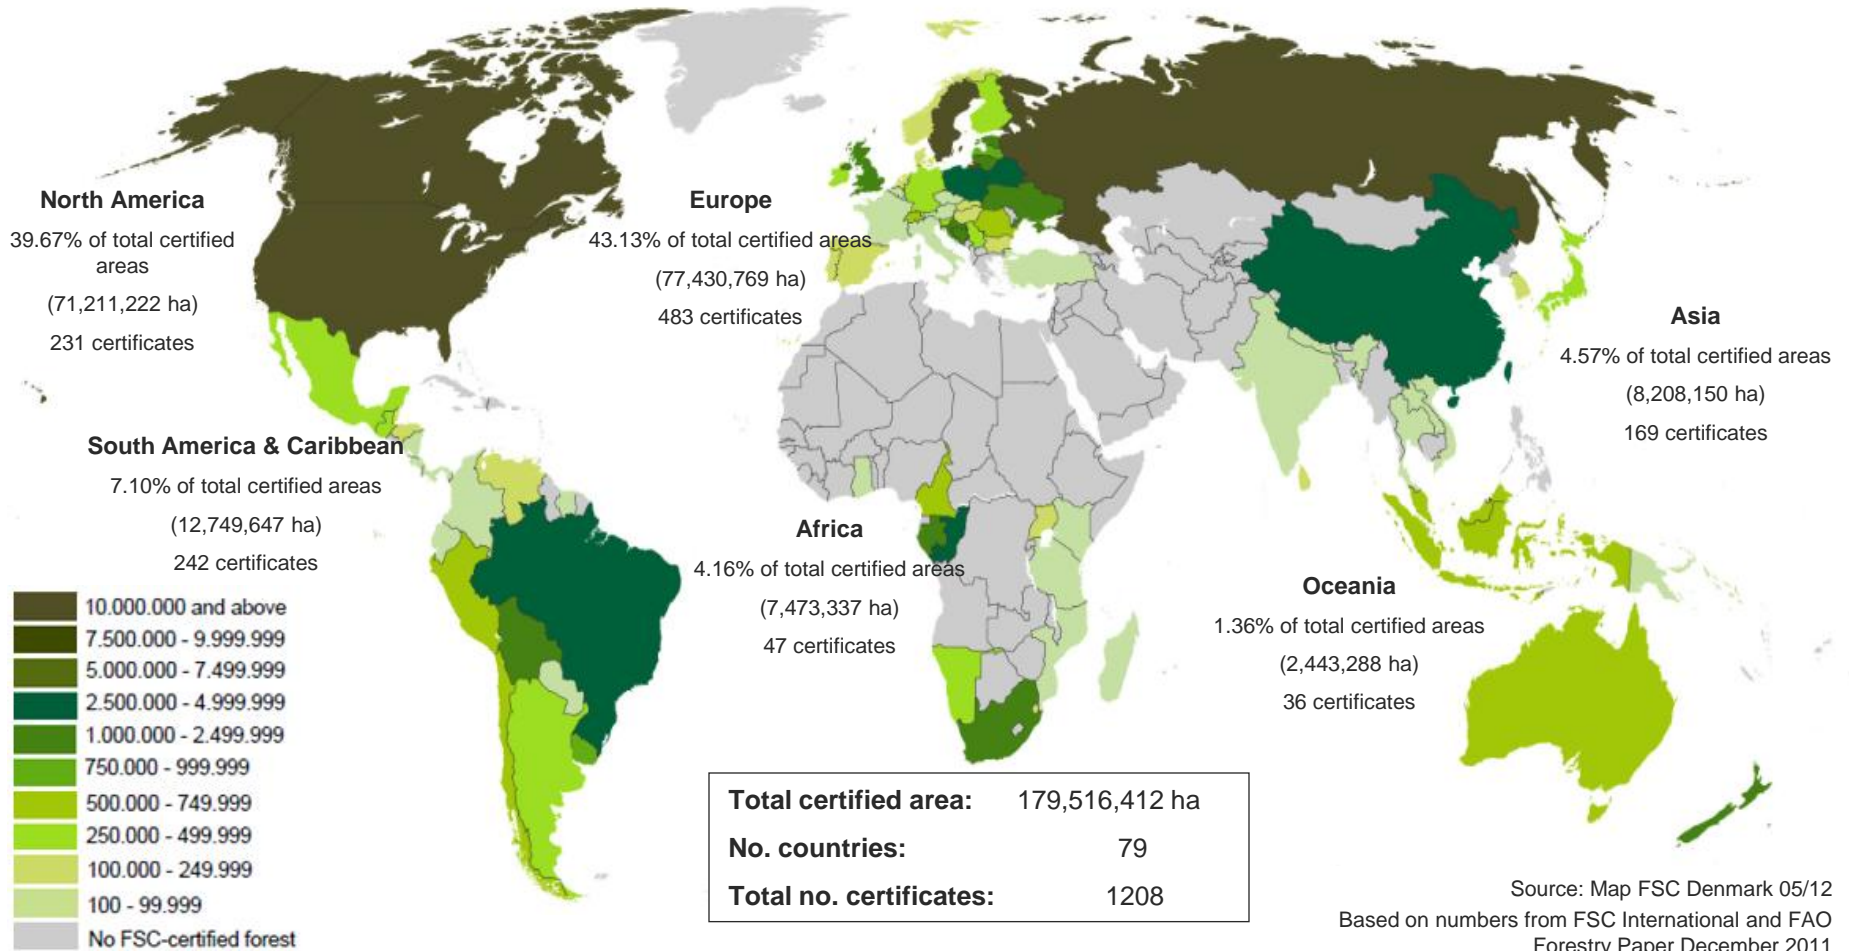

Global FSC certificates: type and distribution

June 2013

Global FSC certified forest area: by region

Source: Map FSC Denmark 05/12
Based on numbers from FSC International and FAO Forestry Paper December 2011

Global FSC certified forest area: by region

Africa	Total area (ha)	No.
CAMEROON	1,013,374	5
CONGO, THE REPUBLIC OF	2,429,181	3
GABON	1,873,505	3
GHANA	1,675	1
KENYA	628	1
MOZAMBIQUE	5,310	1
NAMIBIA	240,837	4
SOUTH AFRICA	1,578,045	20
SWAZILAND	111,049	3
TANZANIA, UNITED	112,779	2
UGANDA	106,954	4
Grand total	7,473,337	47

Latin America & Caribbean	No.
ARGENTINA	94
BELIZE	3
BOLIVIA	25
BRAZIL	956
BRITISH VIRGIN ISLANDS	7
CAYMAN ISLANDS	1
CHILE	98
COLOMBIA	29

Global FSC chain of custody certificates: by region

COSTA RICA	5
ECUADOR	4
EL SALVADOR	1
GUATEMALA	14
HONDURAS	3
NICARAGUA	5
PANAMA	2
PARAGUAY	3
PERU	32
SURINAME	1
URUGUAY	32
VENEZUELA	2
VIRGIN ISLANDS (U.S.)	1
Grand total	1318

Information as of 15/05/2013
 No. countries: 113
 Total no. certificates: 25940

FSC forest management certificate growth since 2011 (FM and FM/CoC)

FSC supply chain growth since 2011 (chain of custody certificates – CoC)