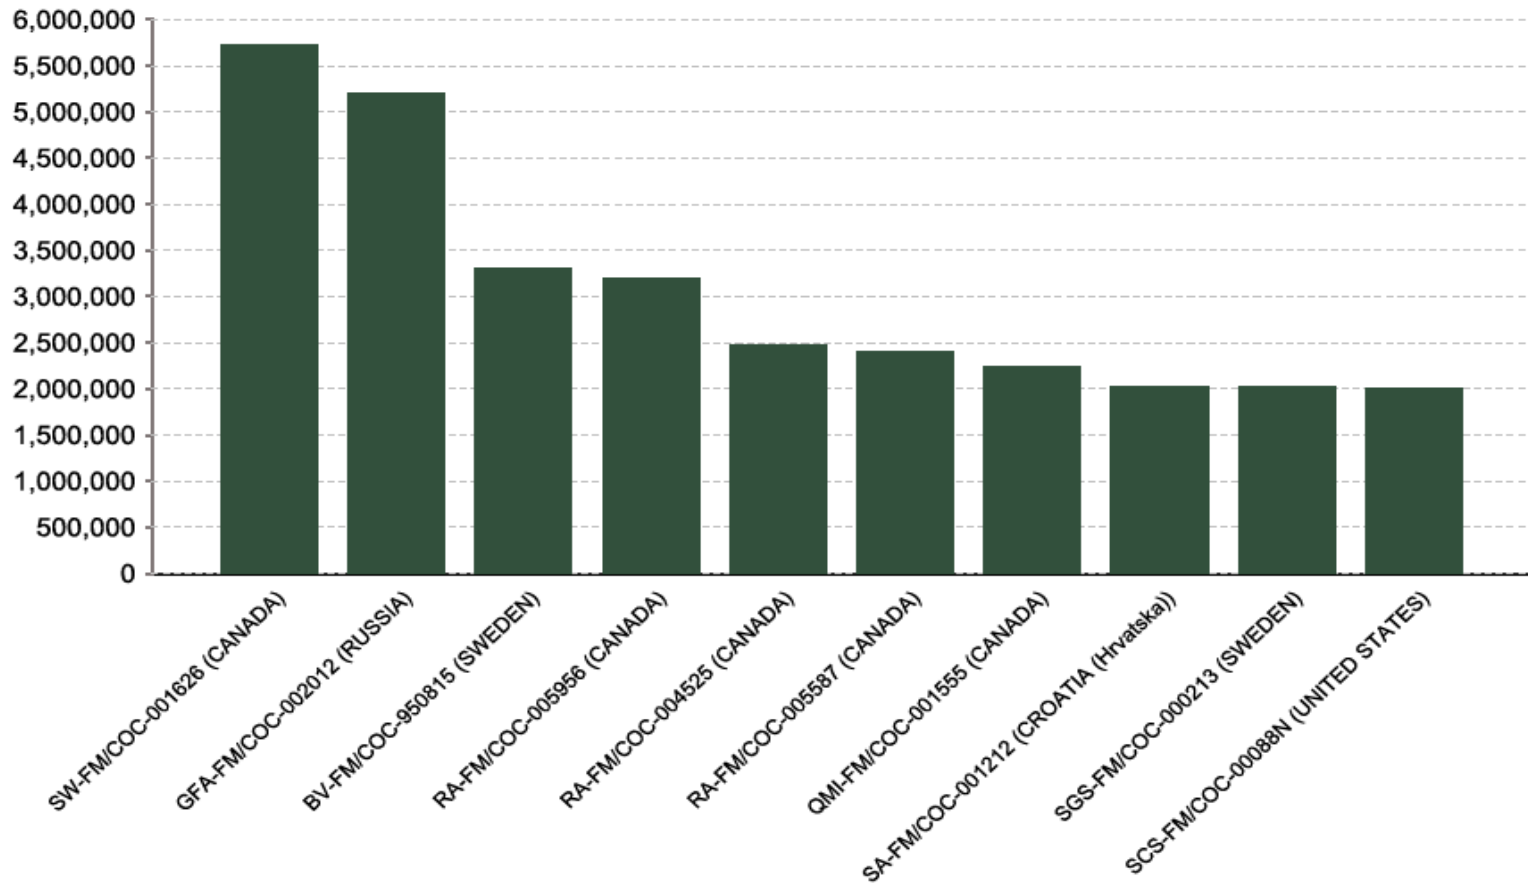

Ten largest FSC certificates