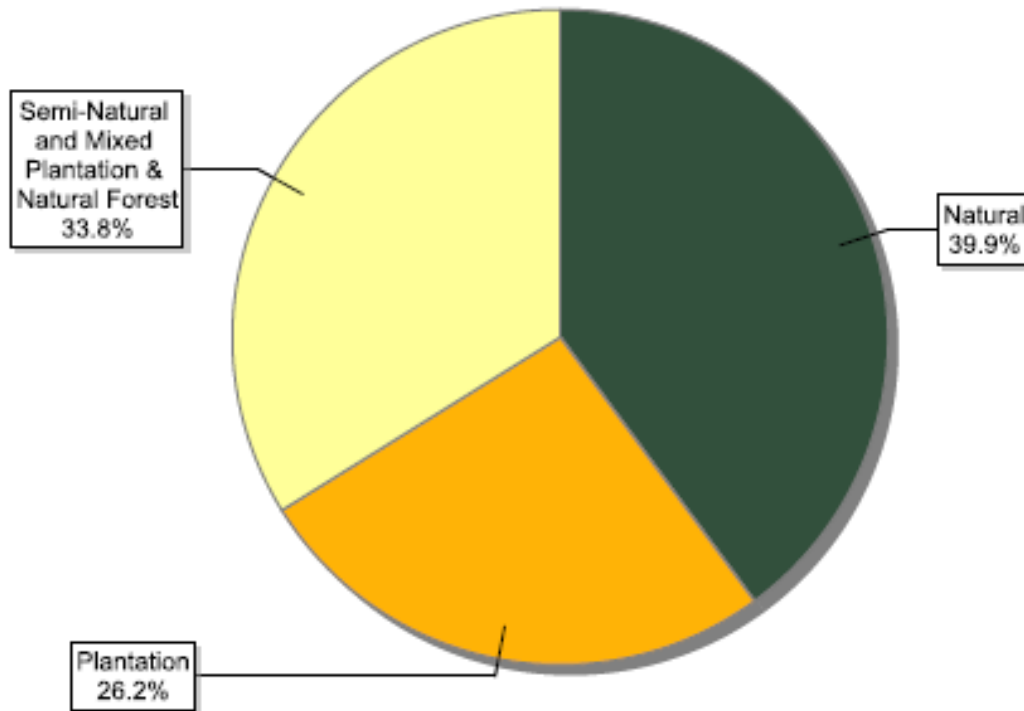

FSC certificates by forest type: number of certificates globally

Information as of 15/05/2013	Number of certificates
Natural	482
Plantation	317
Semi-Natural and Mixed Plantation & Natural Forest	409
Total	1208