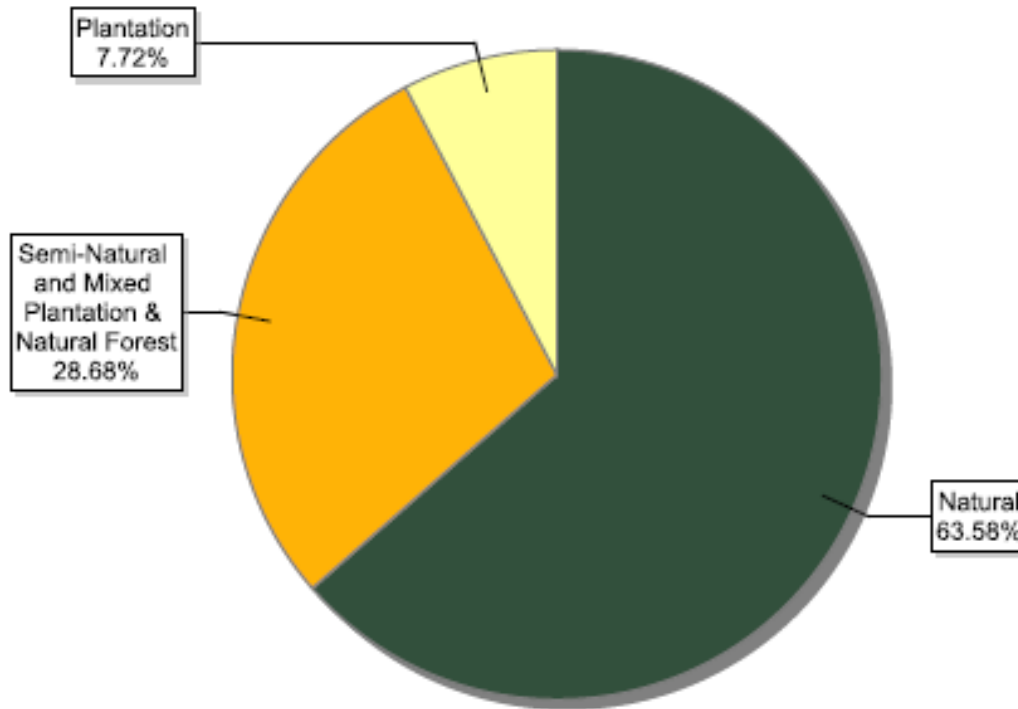

FSC certificates by forest type: global certified area

Information as of 15/05/2013	Forest area (million ha)
Natural	114.15
Plantation	13.87
Semi-Natural and Mixed Plantation & Natural Forest	51.50
Total	179.52