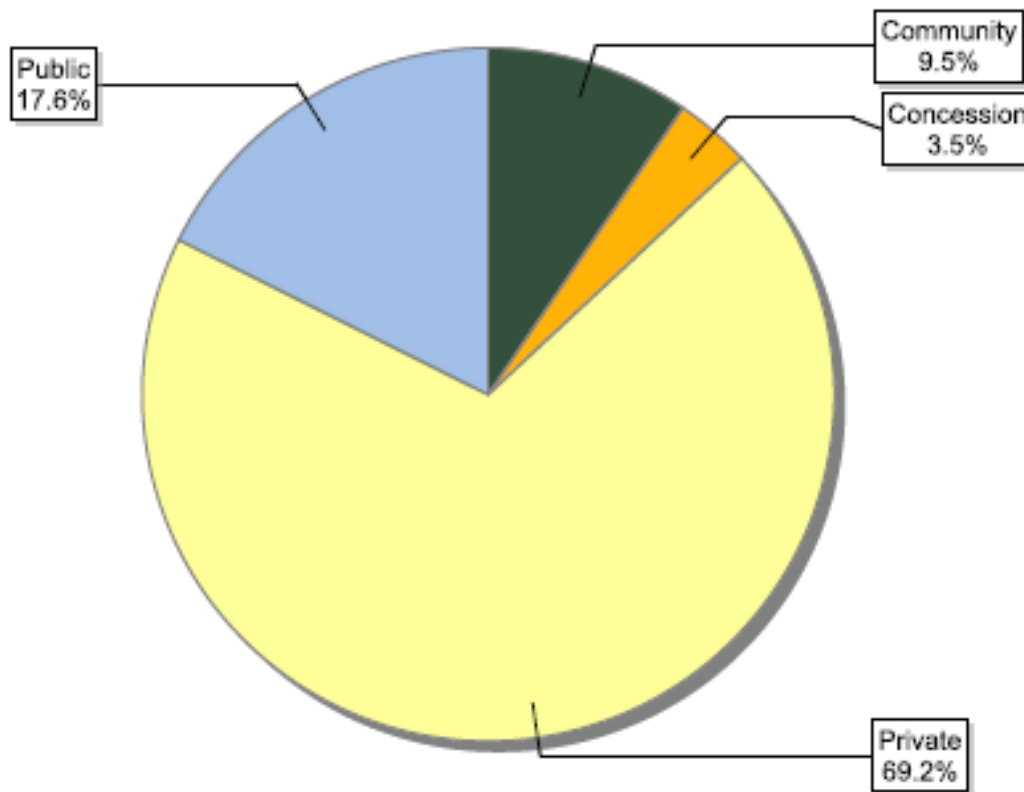

FSC certificates by tenure management: number of certificates globally

Information as of 15/05/2013	Number of Certificates
Community	115
Concession	43
Private	837
Public	213
Total	1208