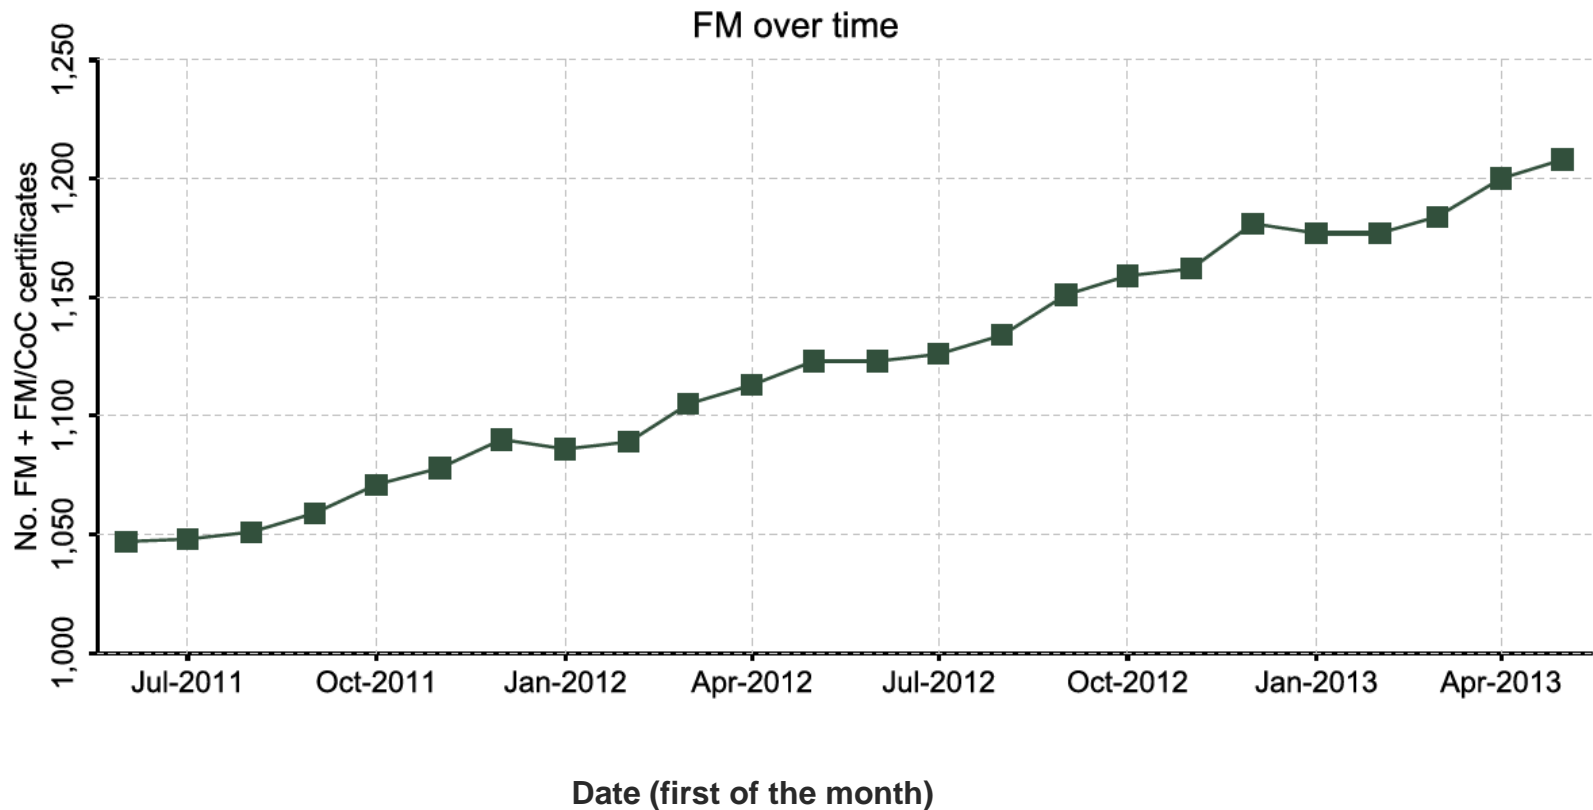

Global FSC chain of custody certificates: by region

COSTA RICA	5
ECUADOR	4
EL SALVADOR	1
GUATEMALA	14
HONDURAS	3
NICARAGUA	5
PANAMA	2
PARAGUAY	3
PERU	32
SURINAME	1
URUGUAY	32
VENEZUELA	2
VIRGIN ISLANDS (U.S.)	1
Grand total	1318

North America	No.
BAHAMAS	1
CANADA	979
MEXICO	65
PUERTO RICO	4
UNITED STATES	3400
Grand total	4449

Oceania	No.
AUSTRALIA	299
BRUNEI DARUSSALAM	1
GUAM	1
NEW ZEALAND	151
PAPUA NEW GUINEA	2
SOLOMON ISLANDS	2
Grand total	456

Information as of 15/05/2013
No. countries: 113
Total no. certificates: 25940

FSC forest management certificate growth since 2011 (FM and FM/CoC)