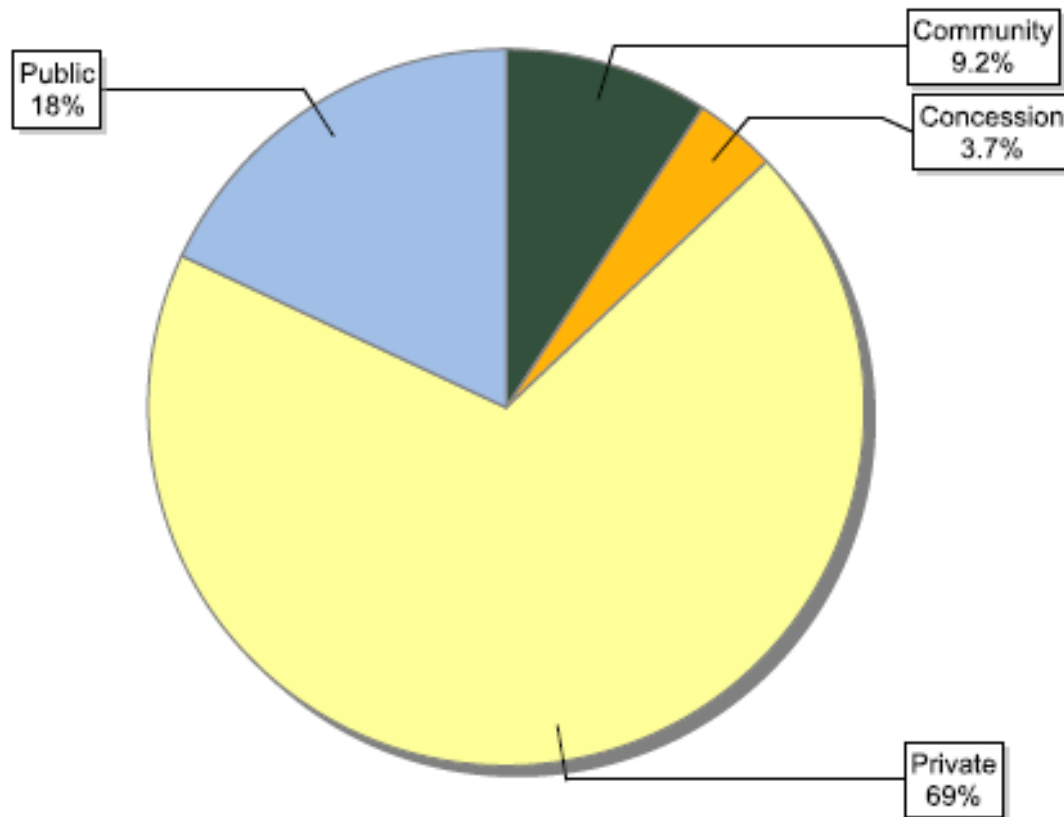

FSC certificates by tenure management: number of certificates globally

Information as of 17/12/2012	Number of Certificates
Community	109
Concession	44
Private	815
Public	213
Total	1181