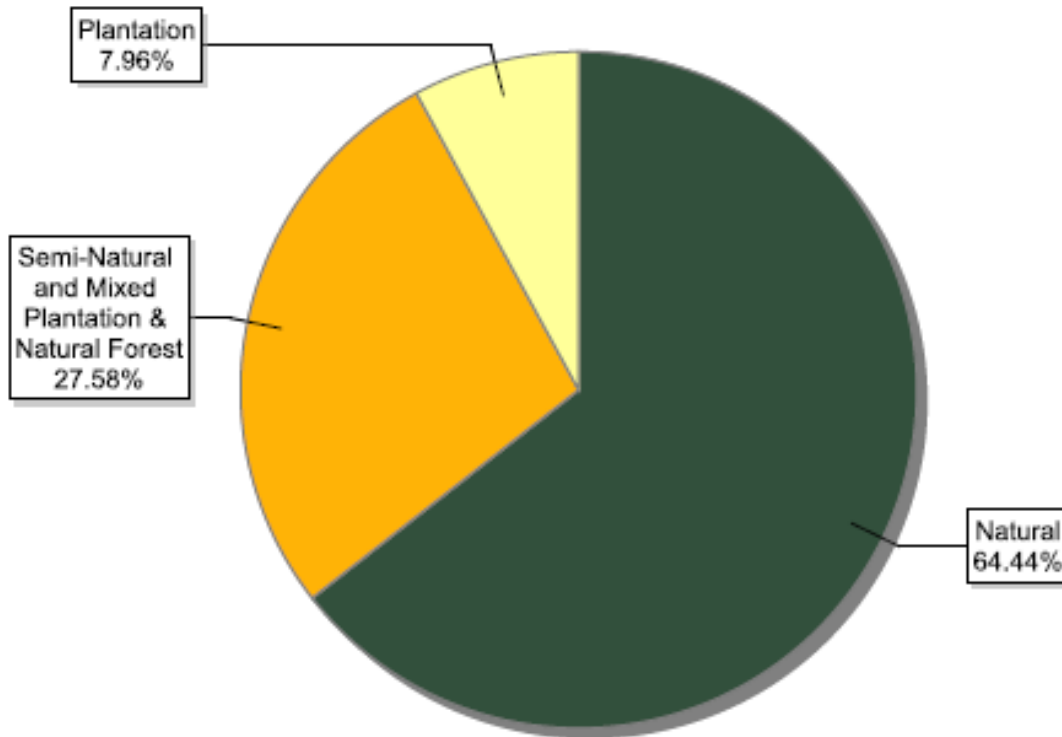

FSC certificates by forest type: global certified area

Information as of 17/12/2012	Forest area (million ha)
Natural	109.87
Plantation	13.58
Semi-Natural and Mixed Plantation & Natural Forest	47.02
Total	170.47