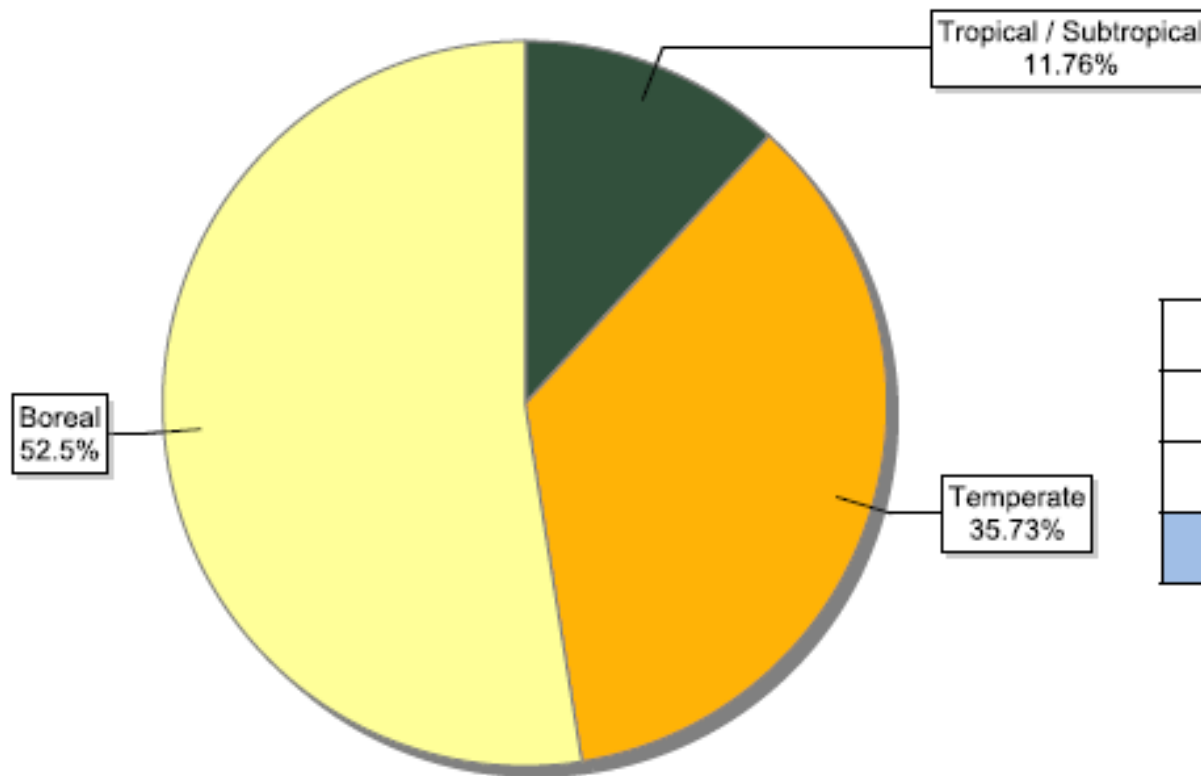

FSC certificates by biomes: global certified area

Information as of 17/12/2012	Forest area (million ha)
Boreal	89.50
Temperate	60.91
Tropical / Subtropical	20.05
Total	170.47