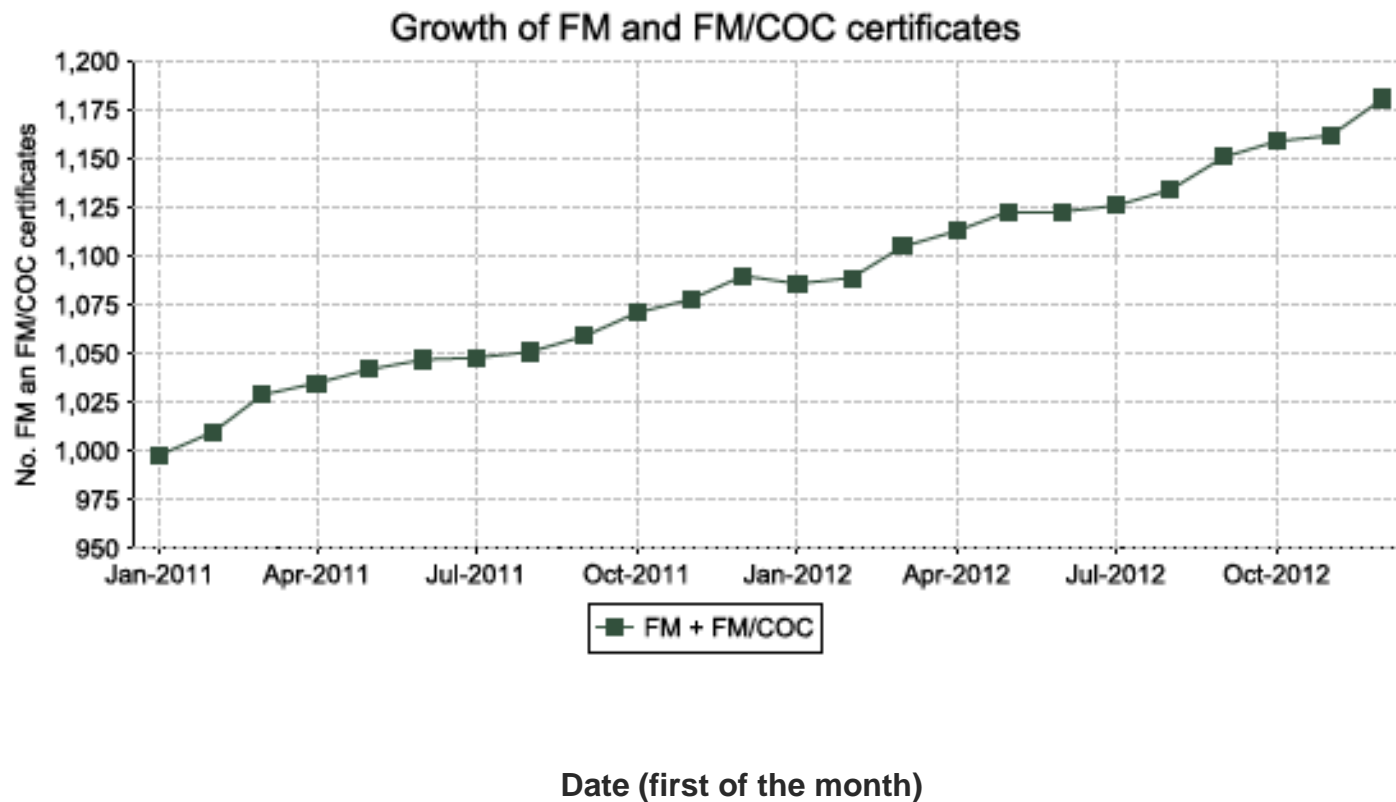

Global FSC chain of custody certificates: by region

ECUADOR	3
EL SALVADOR	1
GUATEMALA	15
HONDURAS	4
NICARAGUA	5
PANAMA	1
PARAGUAY	4
PERU	30
URUGUAY	31
VENEZUELA	2
Grand total	1268

North America	No.
CANADA	984
MEXICO	66
PUERTO RICO	4
UNITED STATES	3522
Grand total	4576

Oceania	No.
AUSTRALIA	297
BRUNEI DARUSSALAM	1
GUAM	1
NEW ZEALAND	144
PAPUA NEW GUINEA	3
SOLOMON ISLANDS	2
Grand total	448

Information as of 17/12/2012
No. countries: 109
Total no. certificates: 24617

FSC forest management certificate growth since 2011 (FM and FM/CoC)