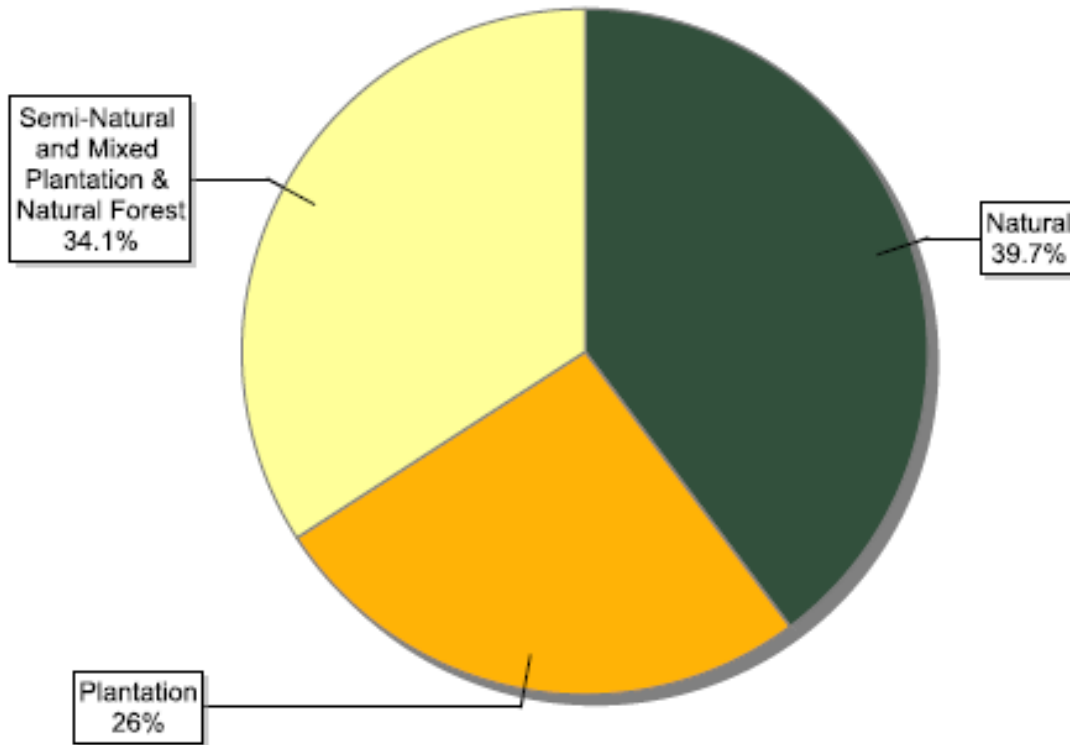

FSC certificates by forest type: number of certificates globally

Information as of 17/12/2012	Number of certificates
Natural	470
Plantation	308
Semi-Natural and Mixed Plantation & Natural Forest	403
Total	1181