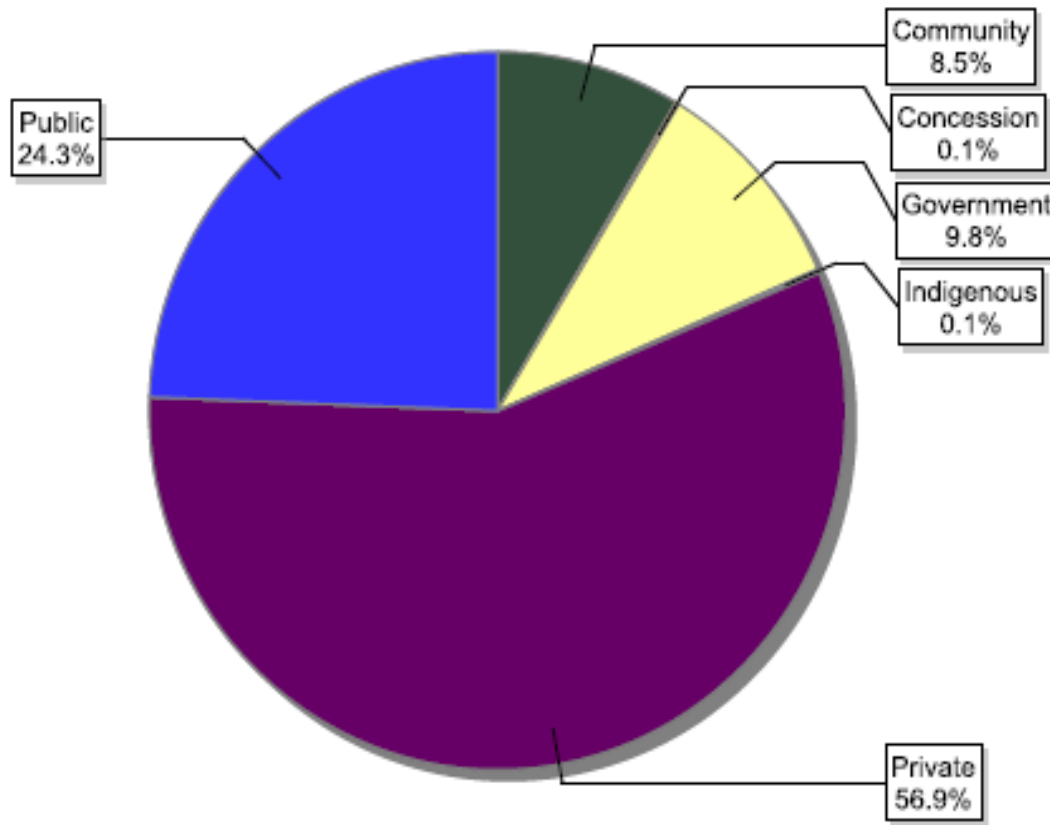

FSC certificates by tenure ownership: number of certificates globally

Information as of 17/12/2012	Number of Certificates
Community	101
Concession	2
Government	116
Indigenous	2
Private	672
Public	288
Total	1181