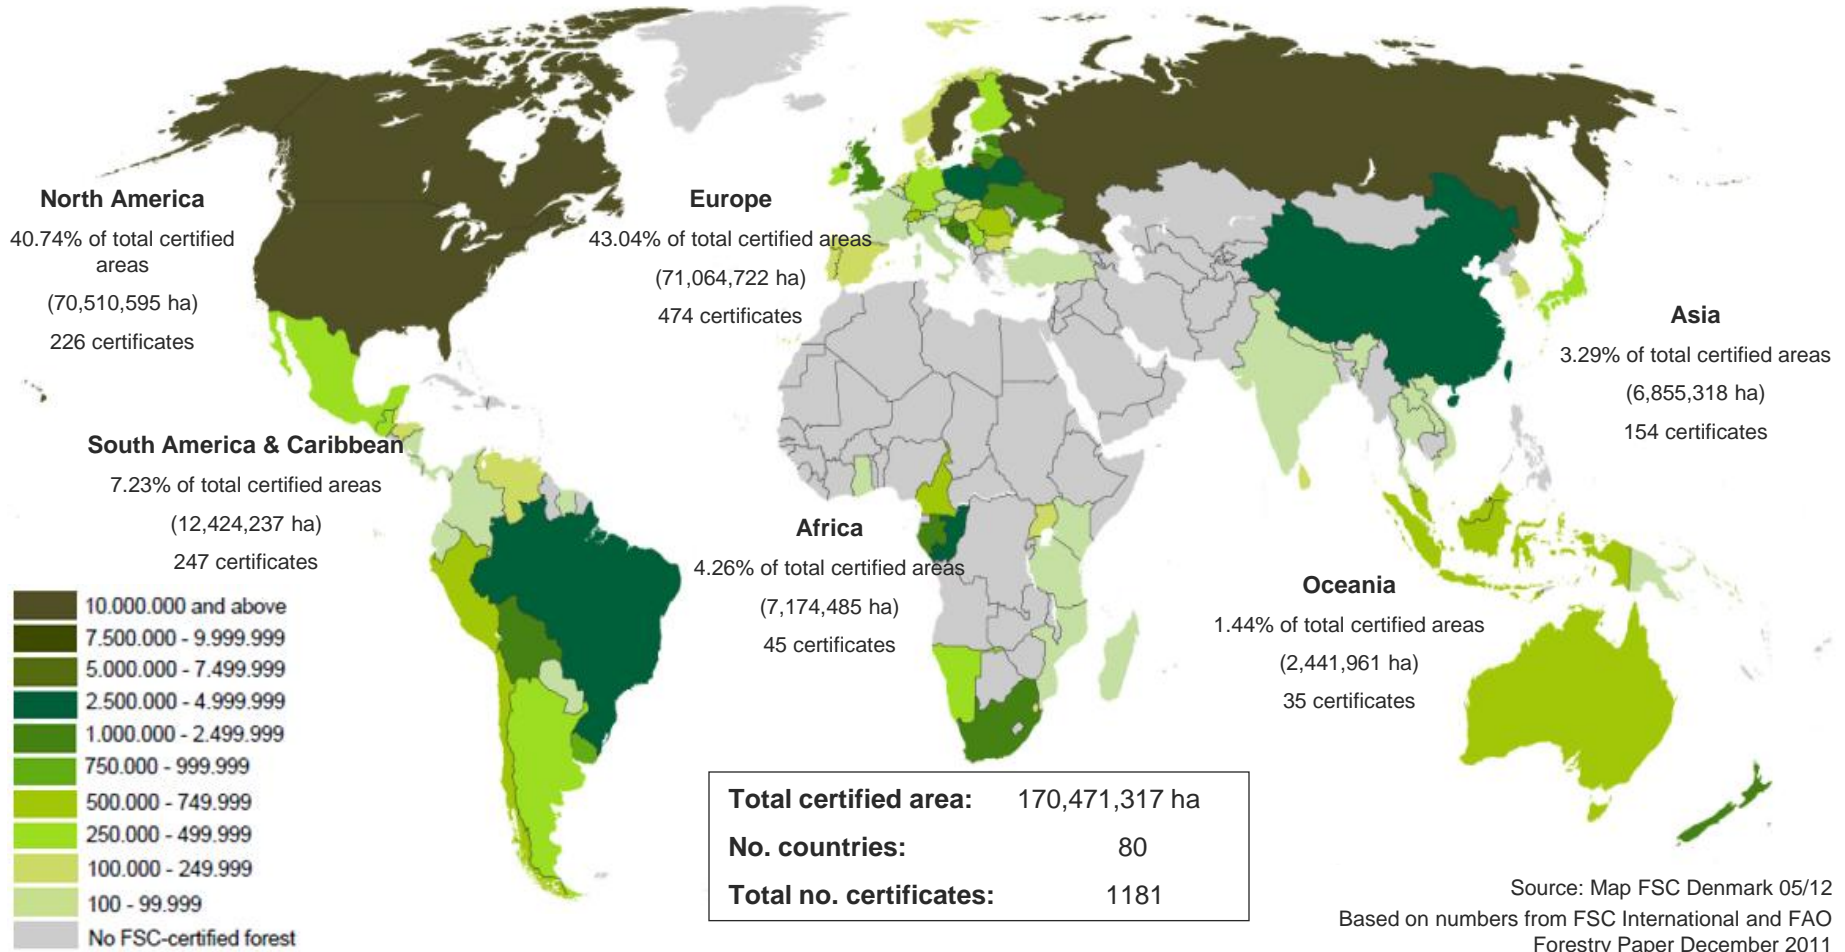

Global FSC certificates: type and distribution

January 2013

Global FSC certified forest area: by region

Source: Map FSC Denmark 05/12
Based on numbers from FSC International and FAO Forestry Paper December 2011

Global FSC certified forest area: by region

Africa	Total area (ha)	No.
CAMEROON	727,707	4
CONGO, THE REPUBLIC OF	2,478,043	3
GABON	1,873,505	3
GHANA	1,566	1
KENYA	628	1
MADAGASCAR	1,000	1
MOZAMBIQUE	5,310	1
NAMIBIA	278,082	3
SOUTH AFRICA	1,507,710	20
SWAZILAND	80,321	2
TANZANIA, UNITED	112,779	2
UGANDA	106,954	4
Grand total	7,174,485	45

UKRAINE	1,454,983	8
UNITED KINGDOM	1,583,417	56
Grand total	71,064,722	474

Latin America & Caribbean	Total area (ha)	No.
ARGENTINA	305,137	17
BELIZE	169,932	2
BOLIVIA	1,272,311	12
BRAZIL	7,241,604	92
CHILE	508,574	19
COLOMBIA	113,473	6
COSTA RICA	40,542	15
ECUADOR	53,944	4
GUATEMALA	501,917	12
HONDURAS	152,678	5
NICARAGUA	23,545	6
PANAMA	13,872	9
PARAGUAY	19,487	2
PERU	938,432	14
SURINAME	89,124	2
URUGUAY	840,033	29
VENEZUELA	139,634	1
Grand total	12,424,237	247

Latin America & Caribbean	No.
ARGENTINA	89
BELIZE	4
BOLIVIA	20
BRAZIL	927
BRITISH VIRGIN ISLANDS	5
CAYMAN ISLANDS	1
CHILE	94
COLOMBIA	27
COSTA RICA	5

Global FSC chain of custody certificates: by region