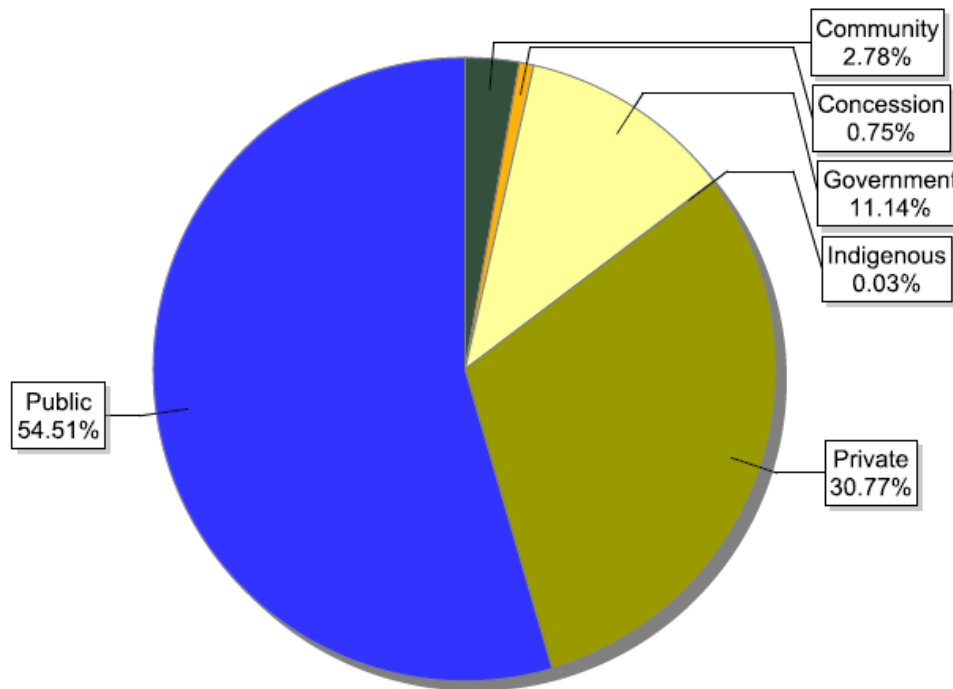

FSC certificates by tenure ownership: global certified area

Information as of 15/02/2012	Forest area (million ha)
Community	4.18
Concession	1.13
Government	16.69
Indigenous	0.05
Private	46.11
Public	81.68
Total	149.85