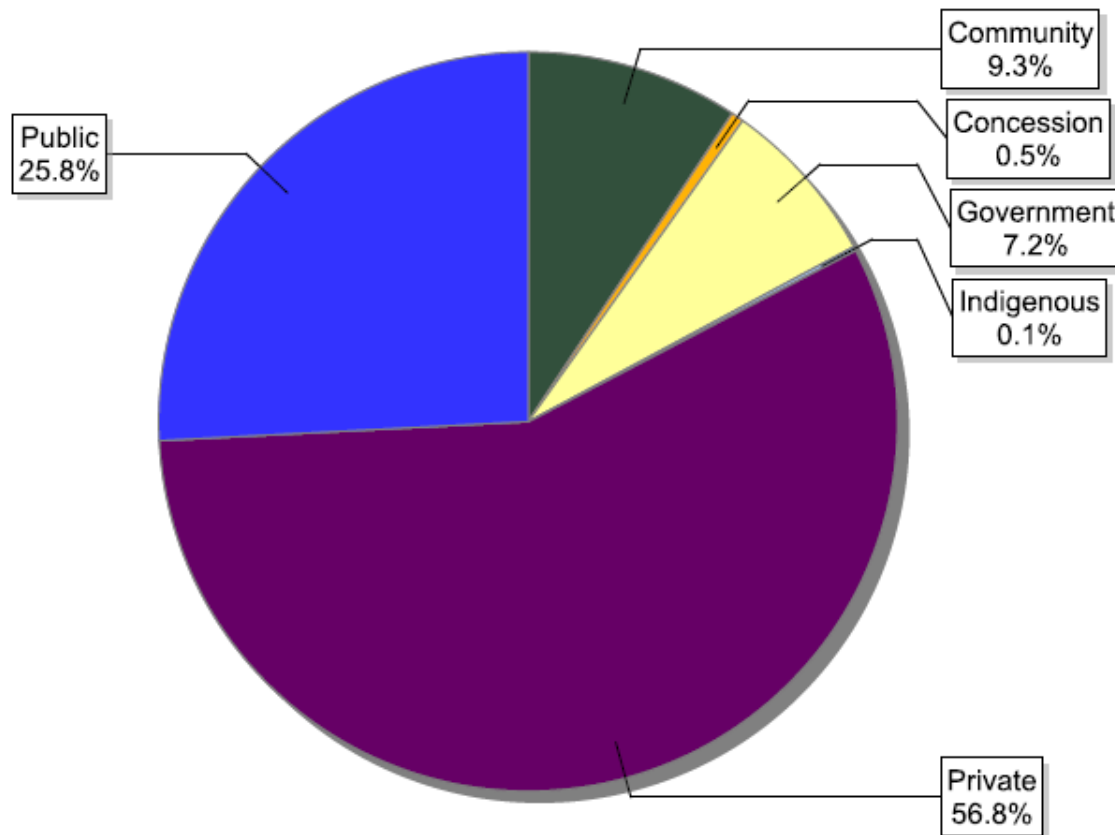

FSC certificates by tenure ownership: number of certificates globally

Information as of 15/02/2012	Number of Certificates
Community	102
Concession	6
Government	80
Indigenous	2
Private	623
Public	283
Total	1096