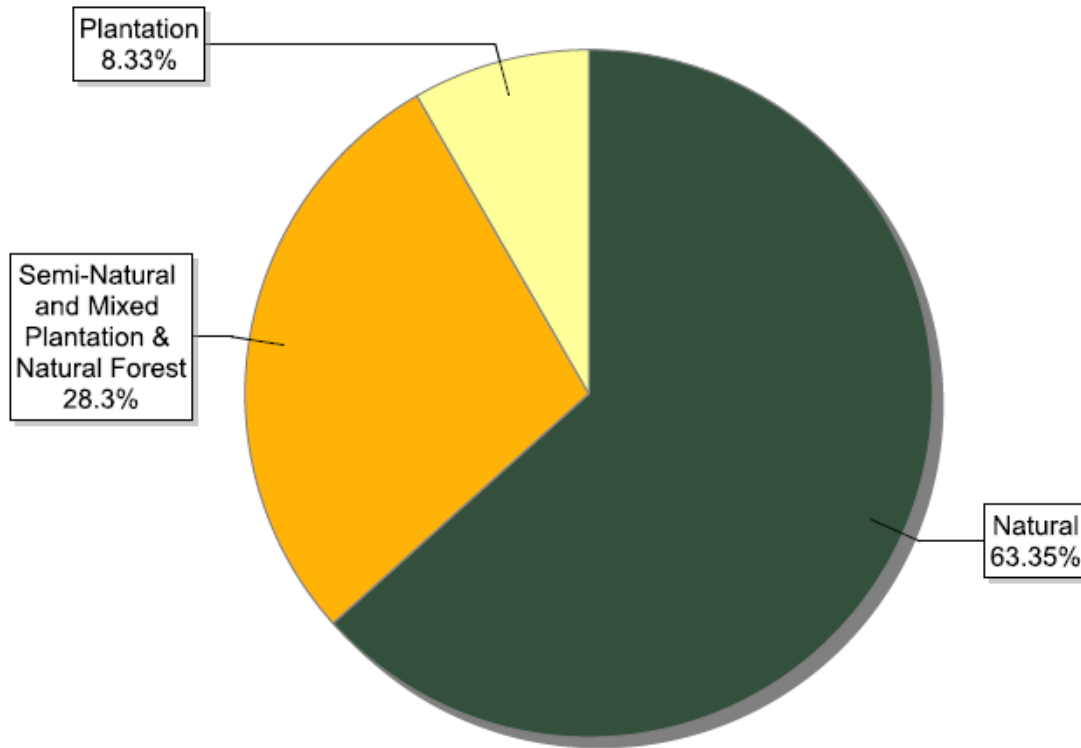

FSC certificates by forest type: global certified area

Information as of 15/02/2012	Forest area (million ha)
Natural	94.94
Plantation	12.49
Semi-Natural and Mixed Plantation & Natural Forest	42.42
Total	149.85