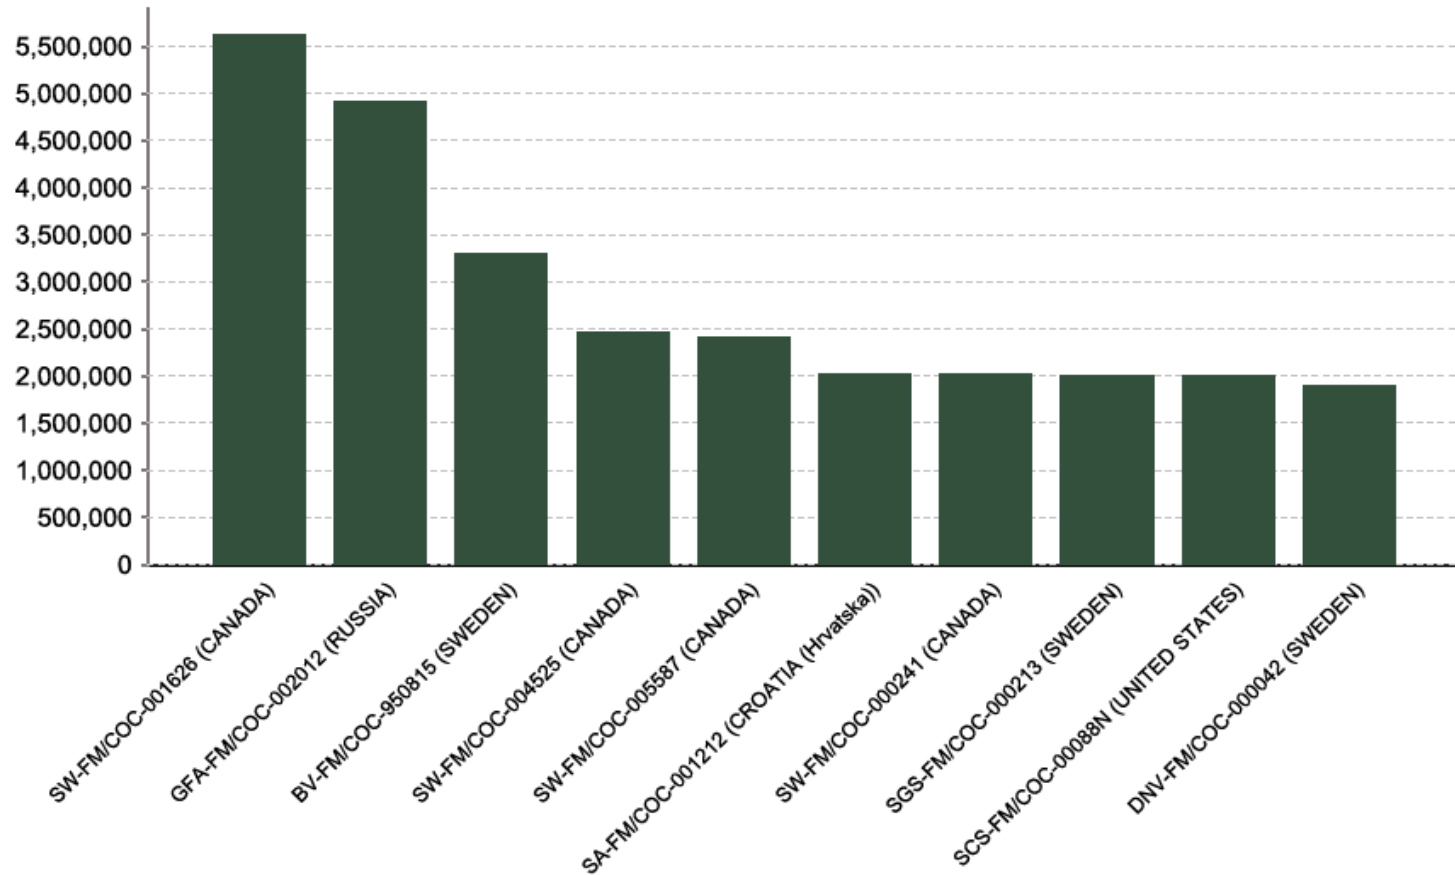

Ten largest FSC certificates