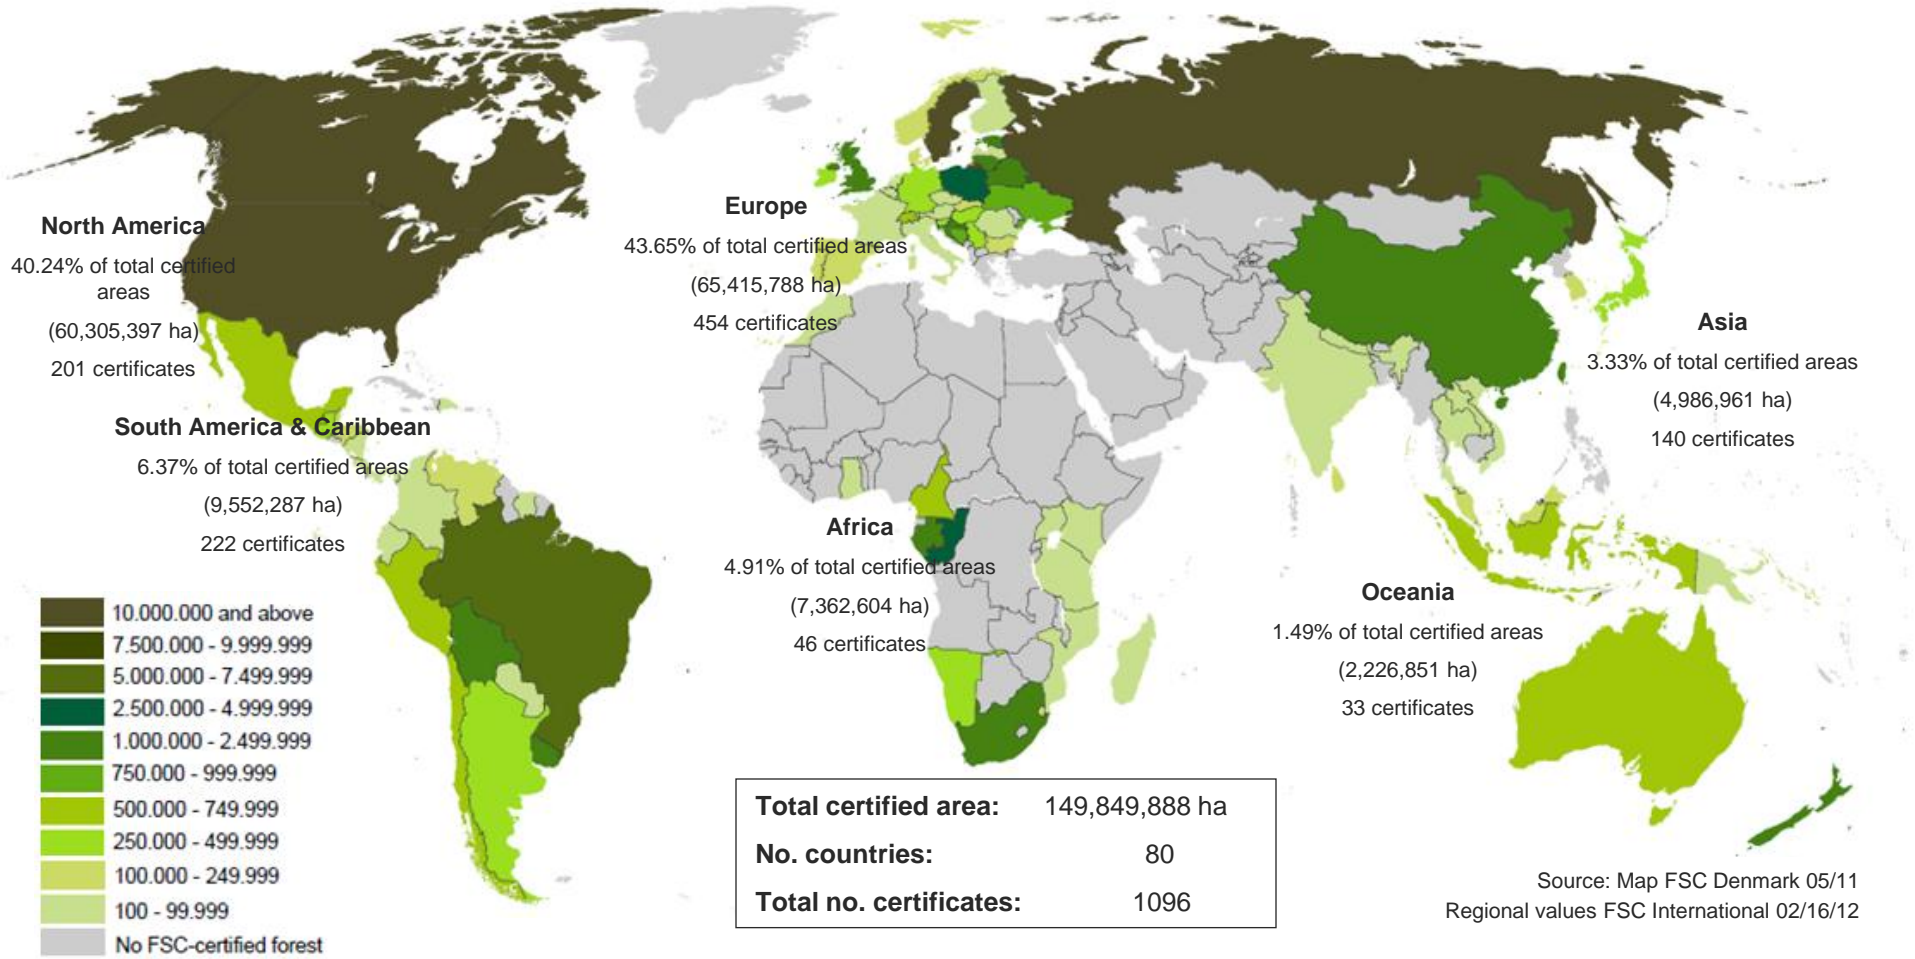

Global FSC certificates: type and distribution

March 2012

Global FSC certified forest area: by region

Global FSC certified forest area: by region

Africa	Total area (ha)	No.
CAMEROON	820,630	5
CONGO, THE REPUBLIC OF	2,478,943	3
GABON	1,873,505	3
GHANA	1,778	1
KENYA	628	1
MADAGASCAR	1,000	1
MOZAMBIQUE	51,550	2
NAMIBIA	270,028	2
SOUTH AFRICA	1,604,292	20
SWAZILAND	110,897	3
TANZANIA, UNITED	48,964	2
UGANDA	102,389	3
Grand total	7,362,604	46

UKRAINE	1,367,326	6
UNITED KINGDOM	1,577,648	83
Grand total	65,415,788	454

Latin America & Caribbean	Total area (ha)	No.
ARGENTINA	255,661	16
BELIZE	109,932	2
BOLIVIA	1,106,052	12
BRAZIL	4,940,779	80
CHILE	455,816	18
COLOMBIA	95,370	4
COSTA RICA	37,142	13
ECUADOR	38,367	4
GUATEMALA	499,020	12
HONDURAS	114,322	5
NICARAGUA	28,936	5
PANAMA	9,775	8
PARAGUAY	19,487	2
PERU	781,253	12
SURINAME	89,124	2
URUGUAY	791,617	26
VENEZUELA	139,634	1
Grand total	9,552,287	222

No. countries: 80

Total no. certificates: 1096

Total Area 149,849,887

Global FSC chain of custody certificates: by region

Africa	No.
CAMEROON	13
CONGO, DEMOCRATIC REPUBLIC OF	1
CONGO, THE REPUBLIC OF	2
COTE D'IVOIRE	1
EGYPT	4
GABON	8
GHANA	4
KENYA	3
MADAGASCAR	2
MOROCCO	3
MOZAMBIQUE	1
NAMIBIA	3
SOUTH AFRICA	86
TANZANIA, UNITED REPUBLIC OF	1
TUNISIA	3
Grand total	135

Information as of 15/02/2012

No. countries: 105

Total no. certificates: 22466

FSC forest management certificate growth since 2010 (FM and FM/CoC)

FSC supply chain growth since 2010 (chain of custody certificates – CoC)