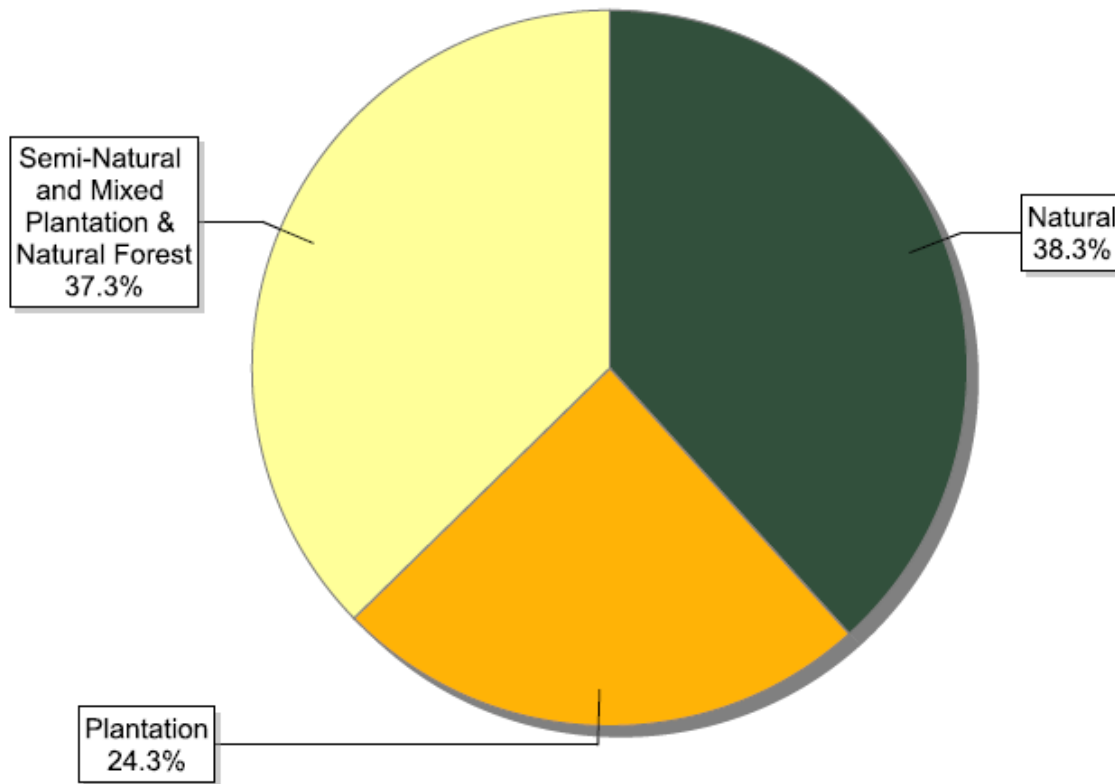

FSC certificates by forest type: number of certificates globally

Information as of 15/02/2012	Number of certificates
Natural	420
Plantation	267
Semi-Natural and Mixed Plantation & Natural Forest	409
Total	1096