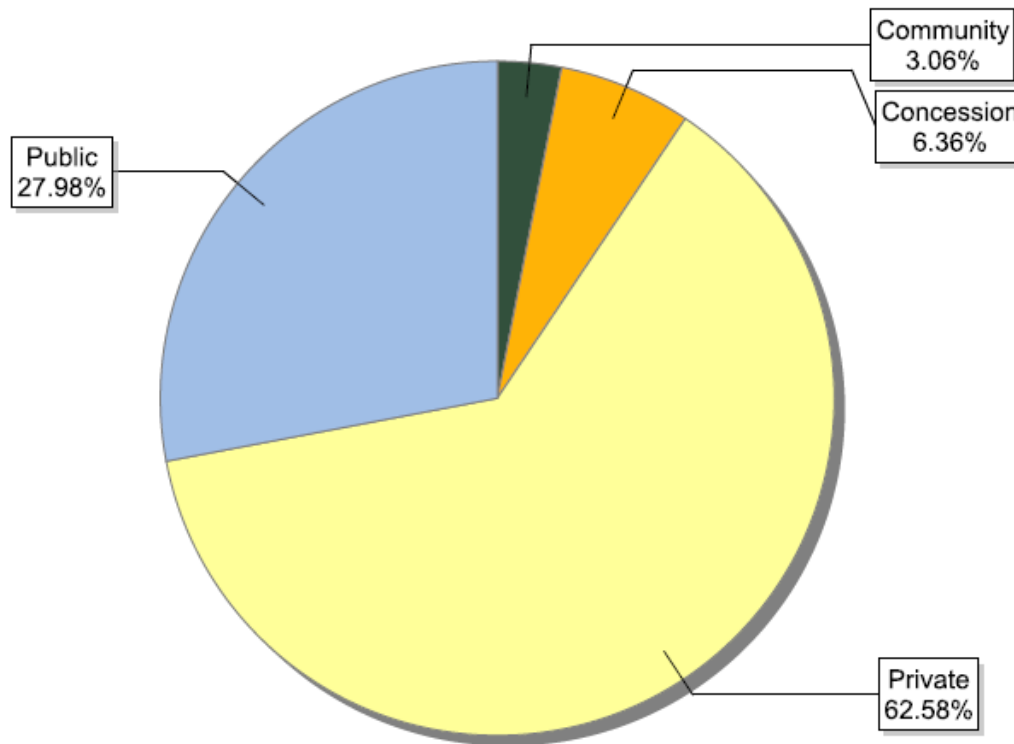

FSC certificates by tenure management: global certified area

Information as of 15/02/2012	Forest area (million ha)
Community	4.59
Concession	9.54
Private	93.78
Public	41.94
Total	149.85