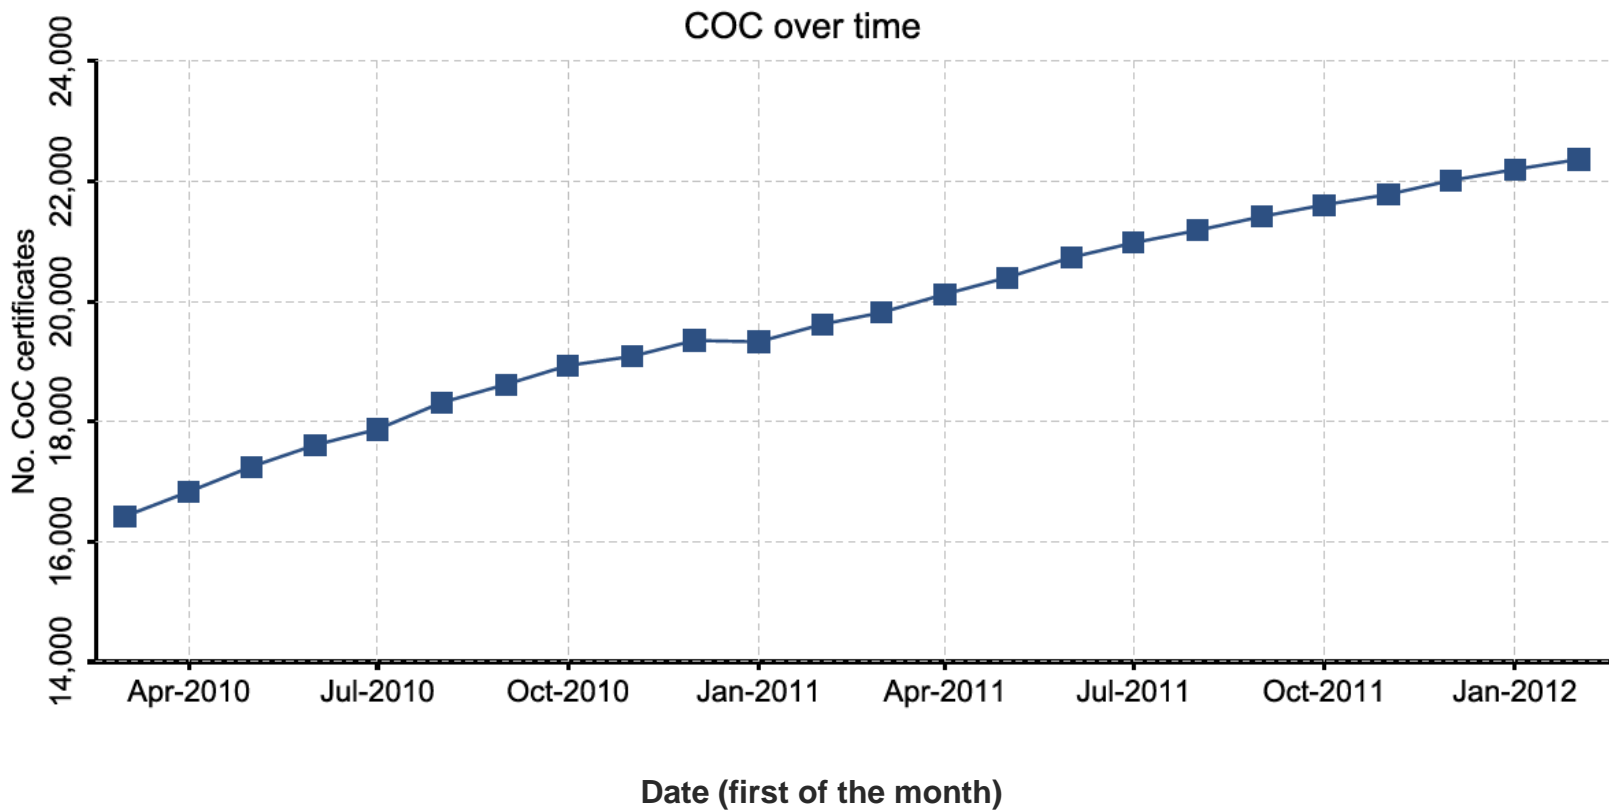

Information as of 15/02/2012

No. countries: 105

Total no. certificates: 22466

FSC forest management certificate growth since 2010 (FM and FM/CoC)

FSC supply chain growth since 2010 (chain of custody certificates – CoC)