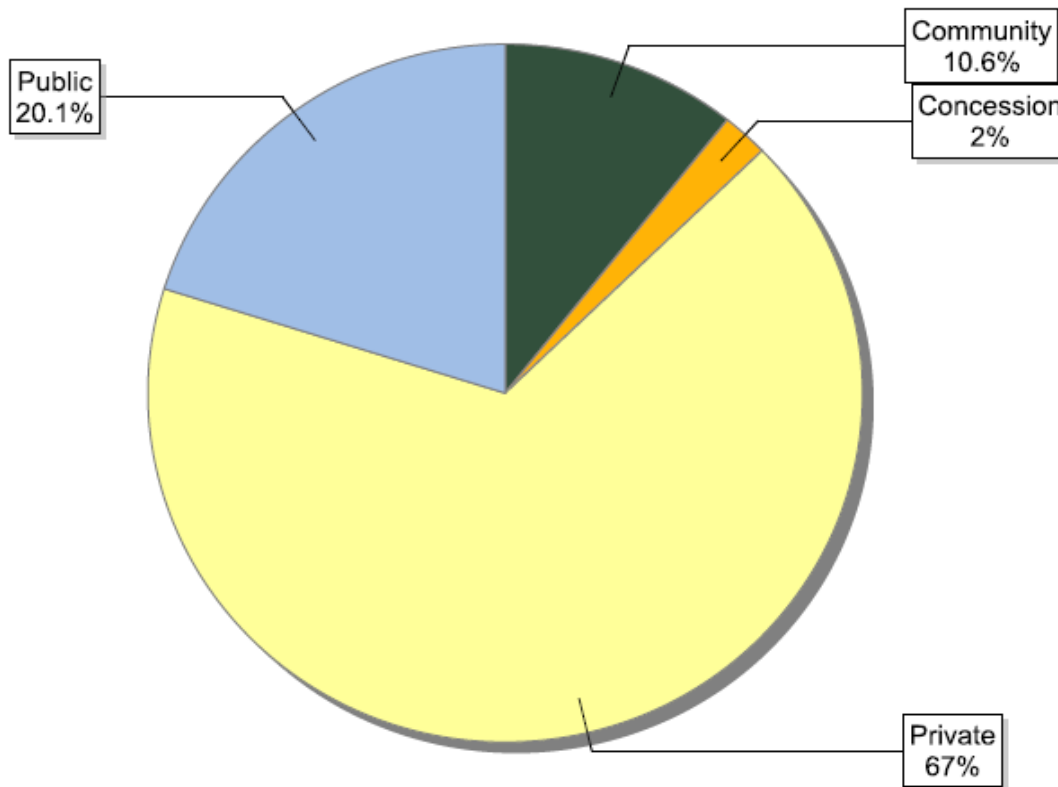

FSC certificates by tenure management: number of certificates globally

Information as of 15/02/2012	Number of Certificates
Community	117
Concession	23
Private	735
Public	221
Total	1096