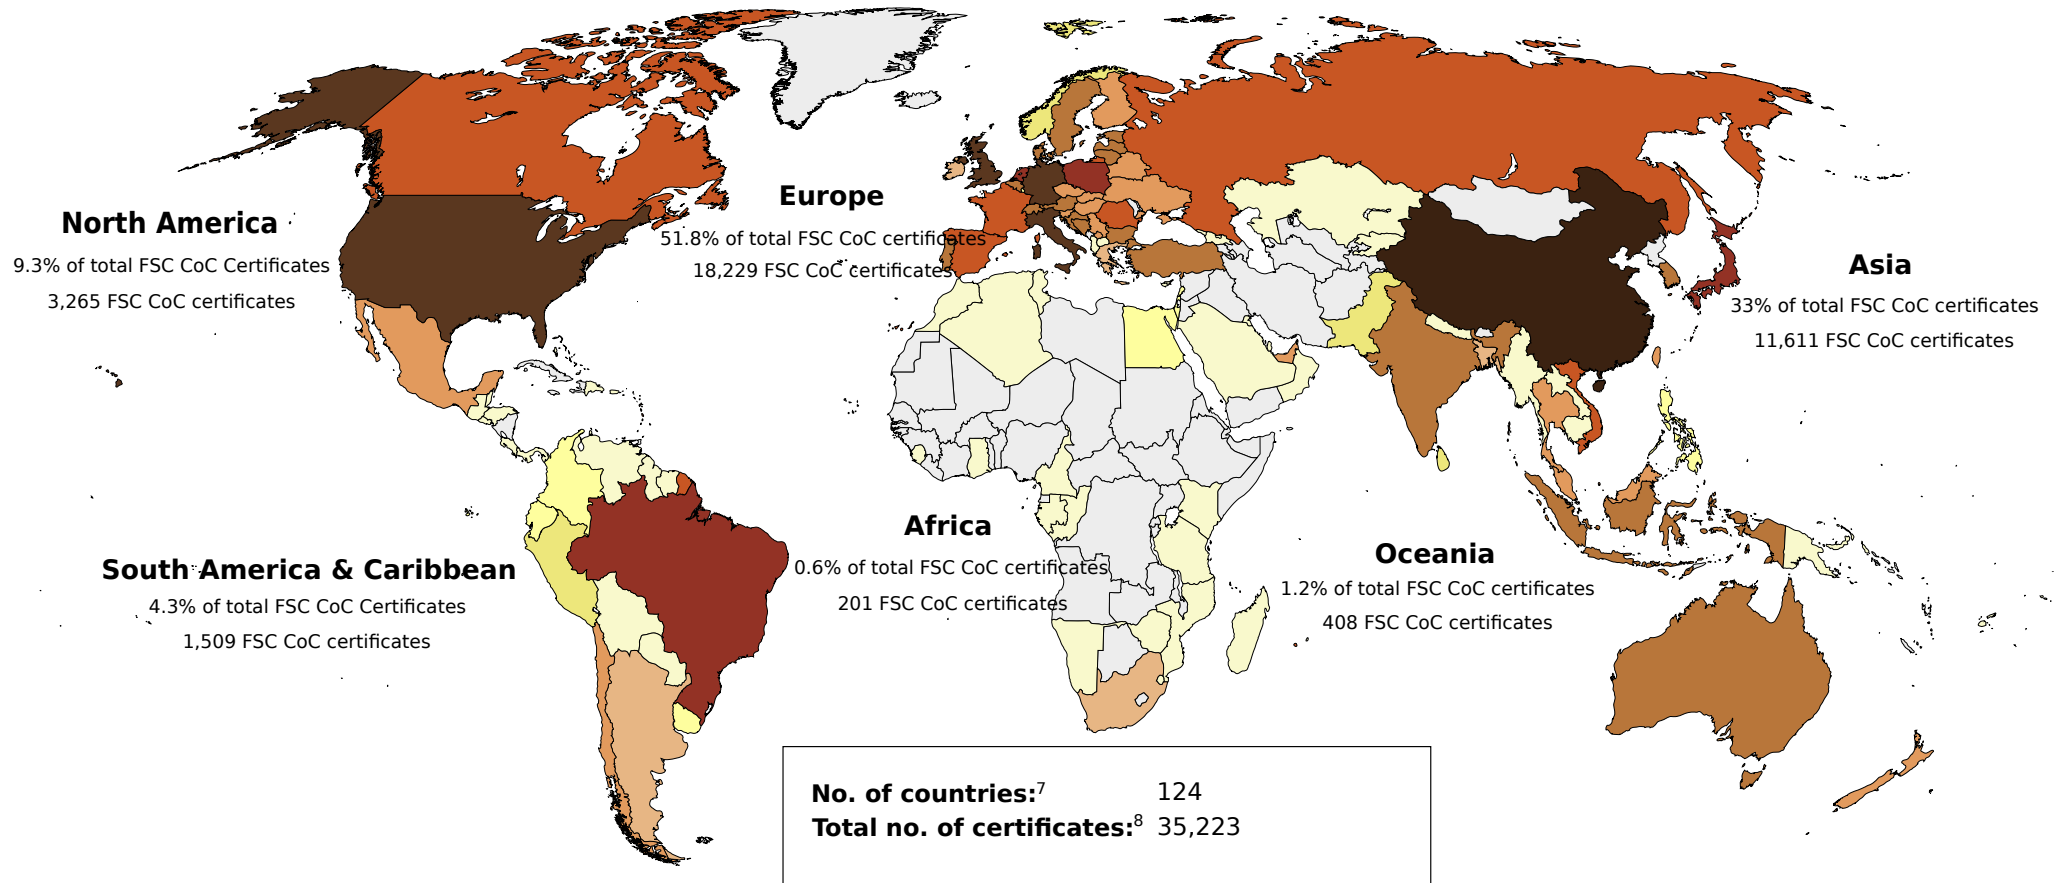

## Global FSC-certified Area and Number of Certificates: by region and country

Africa	Total area (ha)	No.
CAMEROON	341,708	1
CONGO, THE REPUBLIC OF	2,410,693	4
GABON	2,042,616	3
GHANA	12,147	2
MADAGASCAR	1,298	1
MOZAMBIQUE	50,753	2
NAMIBIA	332,552	5
RWANDA	9,785	1
SIERRA LEONE	3,313	1
SOUTH AFRICA	1,475,616	20
SWAZILAND	123,497	4
TANZANIA, UNITED	191,707	2
UGANDA	41,321	3
<b>Total</b>	<b>7,037,006</b>	<b>49</b>

North America	Total area (ha)	No.
CANADA	53,894,135	61
MEXICO	1,296,080	93
UNITED STATES	14,205,103	103
<b>Total</b>	<b>69,395,318</b>	<b>257</b>

Oceania	Total area (ha)	No.
AUSTRALIA	1,245,528	13

FIJI	85,385	1
NEW ZEALAND	1,284,201	22
PAPUA NEW GUINEA	36,925	3
SOLOMON ISLANDS	39,406	1
Total	2,691,444	40

Number of countries:<sup>4</sup> 86  
Total number of certificates:<sup>5</sup> 1,600  
Total FSC-certified forest area:<sup>6</sup> 201,774,986

# Global FSC Chain of Custody certificates