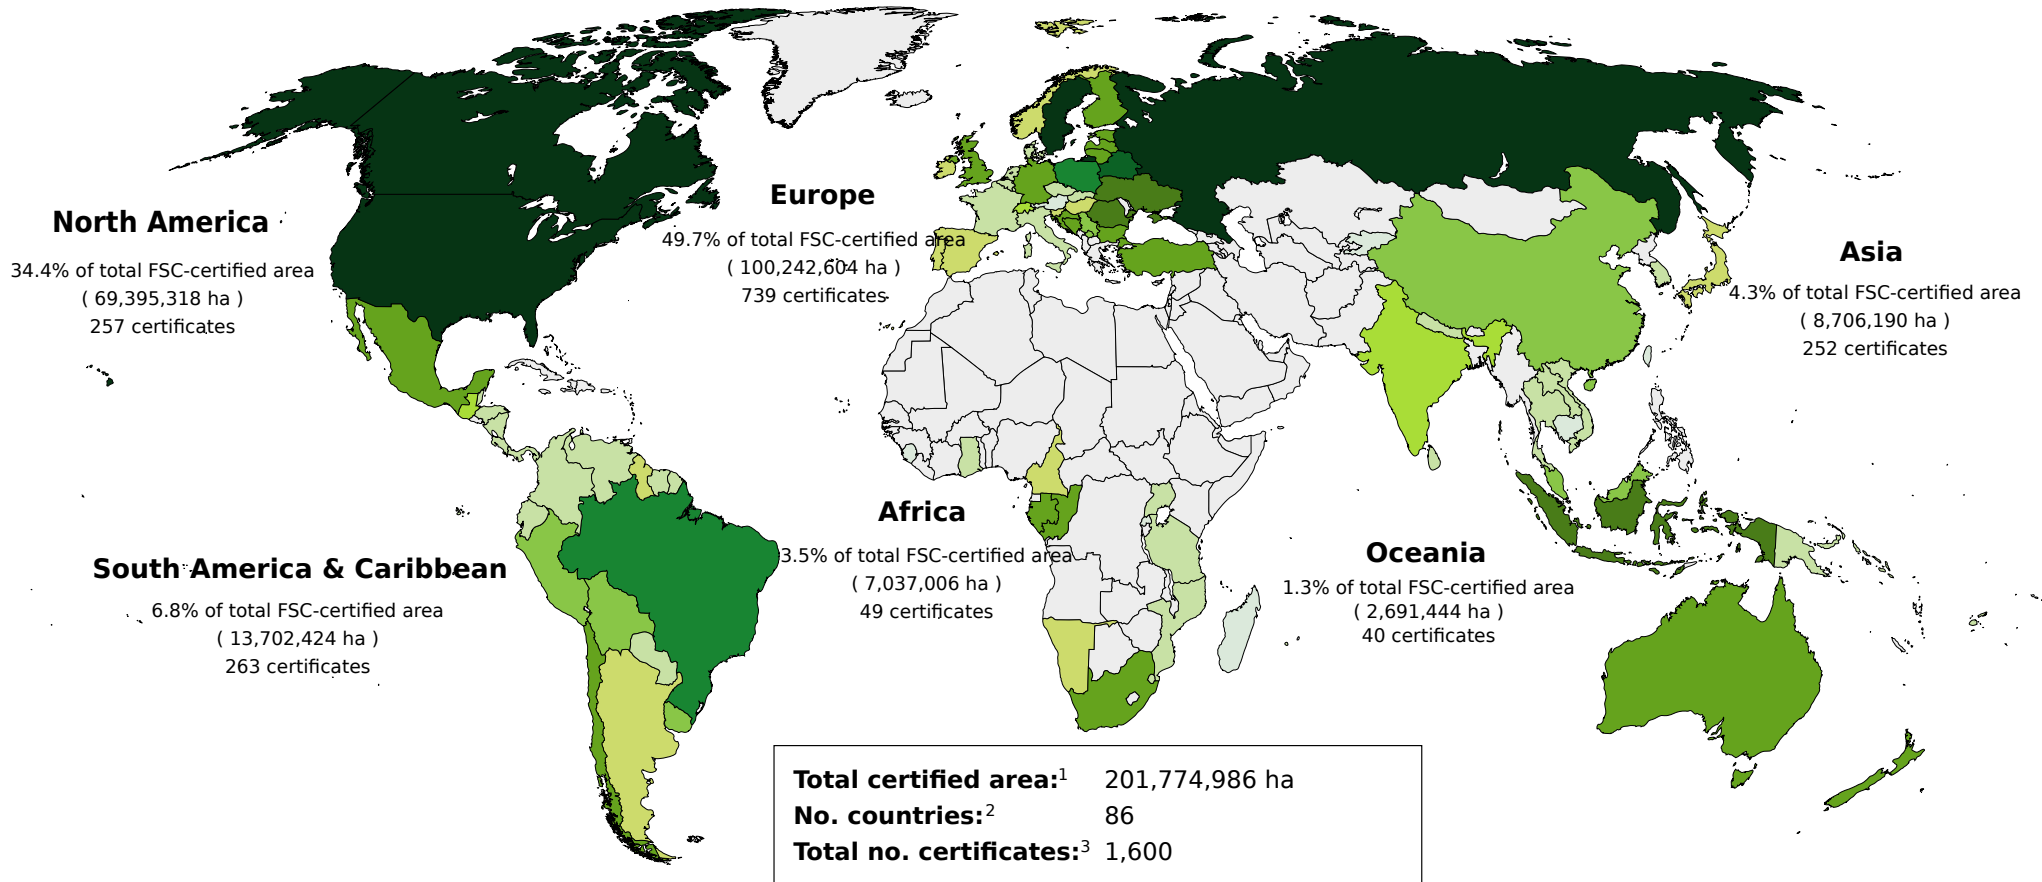

# FSC Facts & Figures

October 1, 2018

# Global FSC-certified forest area

## Global FSC-certified Area and Number of Certificates: by region and country

Africa	Total area (ha)	No.
CAMEROON	341,708	1
CONGO, THE REPUBLIC OF	2,410,693	4
GABON	2,042,616	3
GHANA	12,147	2
MADAGASCAR	1,298	1
MOZAMBIQUE	50,753	2
NAMIBIA	332,552	5
RWANDA	9,785	1
SIERRA LEONE	3,313	1
SOUTH AFRICA	1,475,616	20
SWAZILAND	123,497	4
TANZANIA, UNITED	191,707	2
UGANDA	41,321	3
<b>Total</b>	<b>7,037,006</b>	<b>49</b>

Latin America & Caribbean	No.
ARGENTINA	120
BAHAMAS	1
BELIZE	1
BOLIVIA	12
BRAZIL	1,025
BRITISH VIRGIN ISLANDS	4
CAYMAN ISLANDS	1
CHILE	189
COLOMBIA	28
COSTA RICA	10
DOMINICAN REPUBLIC	2

ECUADOR	15
EL SALVADOR	4
GUATEMALA	9
GUYANA	3
HONDURAS	1
PANAMA	3
PARAGUAY	6
PERU	44
PUERTO RICO	2
SAINT VINCENT AND THE GRENADINES	1
SURINAME	6
URUGUAY	17
VENEZUELA	5
<b>Total</b>	<b>1,509</b>