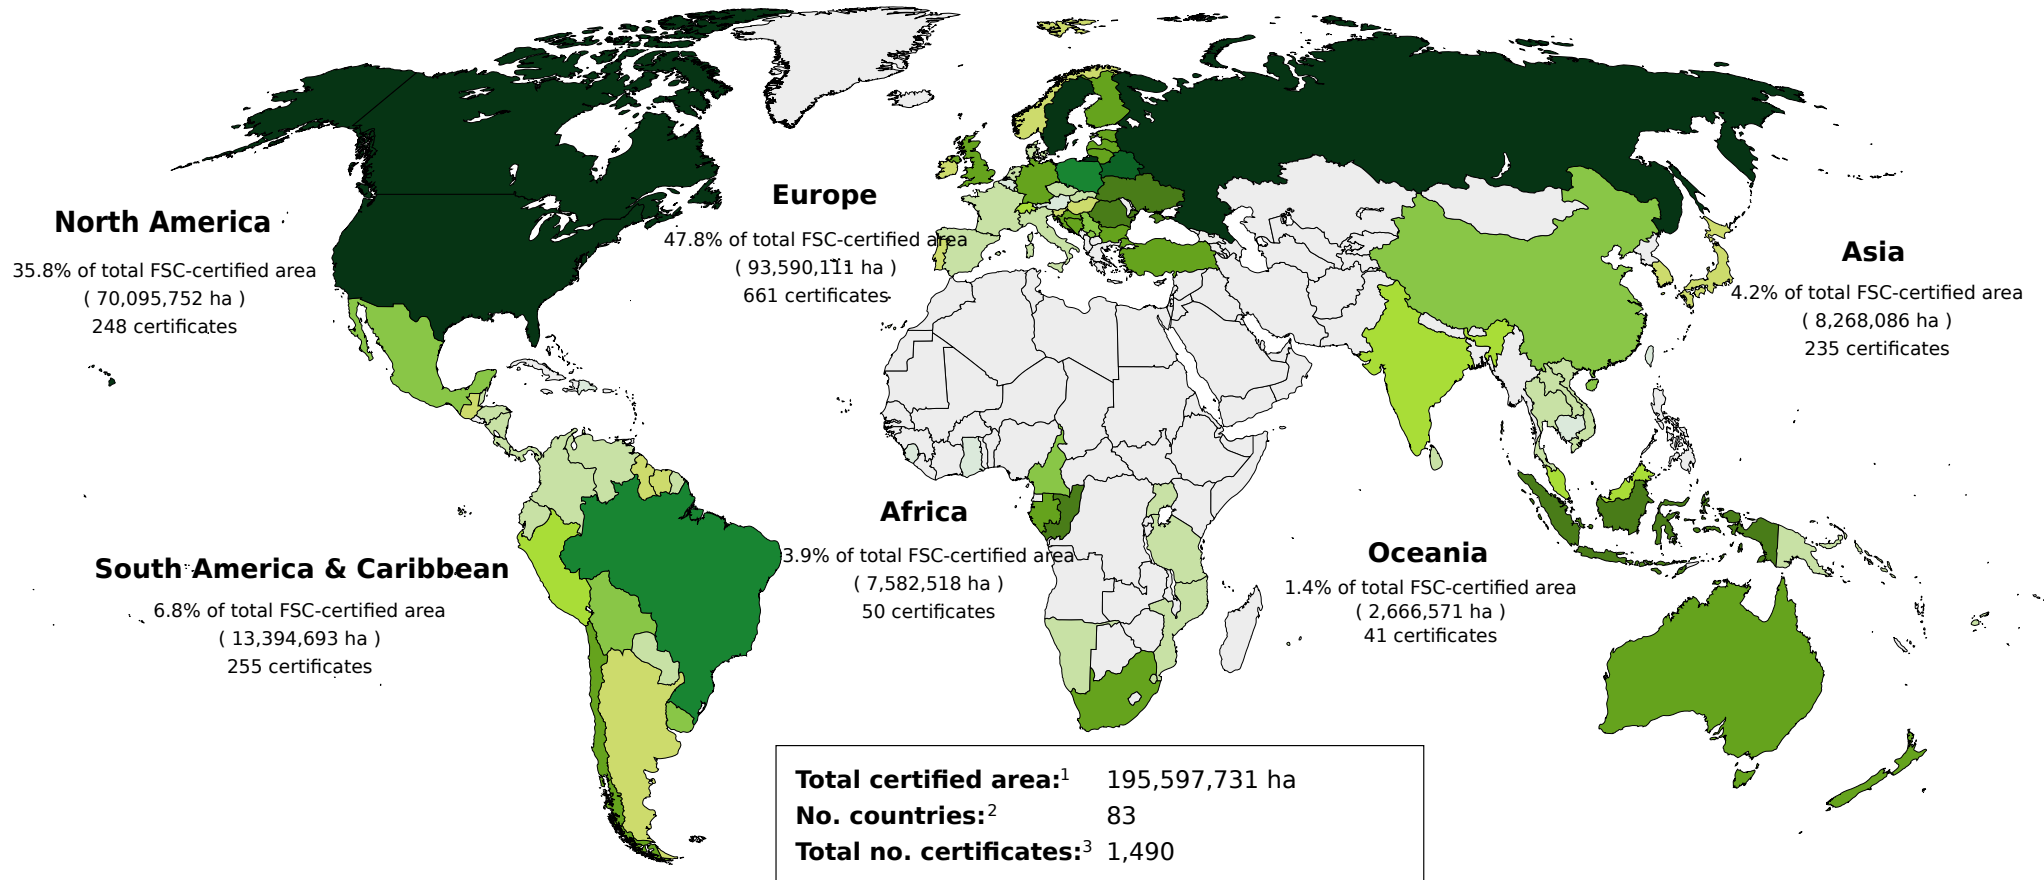

# FSC Facts & Figures

May 2, 2017

Global FSC-certified forest area

Total FSC-certified forest area in ha

Based on numbers from FSC International  
 Created: 02.05.2017

Global FSC-certified Area and Number of Certificates: by region and country

Latin America & Caribbean	No.
ARGENTINA	114
BAHAMAS	1
BELIZE	2
BOLIVIA	9
BRAZIL	1,047
BRITISH VIRGIN ISLANDS	9
CAYMAN ISLANDS	1
CHILE	149
COLOMBIA	30
COSTA RICA	6
DOMINICAN REPUBLIC	2

ECUADOR	13
EL SALVADOR	3
GUATEMALA	10
GUYANA	4
HONDURAS	2
PANAMA	3
PARAGUAY	6
PERU	41
PUERTO RICO	3
SAINT VINCENT AND THE GRENADINES	1
SURINAME	6
TURKS AND CAICOS ISLANDS	1
URUGUAY	21
VENEZUELA	6
Total	1,490

North America	No.
CANADA	712
MEXICO	139
UNITED STATES	2,729
Total	3,580

Oceania	No.
AUSTRALIA	268
BRUNEI DARUSSALAM	1
FIJI	2
GUAM	1
NEW ZEALAND	148
PAPUA NEW GUINEA	2
SAMOA	1
Total	423

Number of Countries: <sup>9</sup>	122
Total number of certificates: <sup>10</sup>	32,191