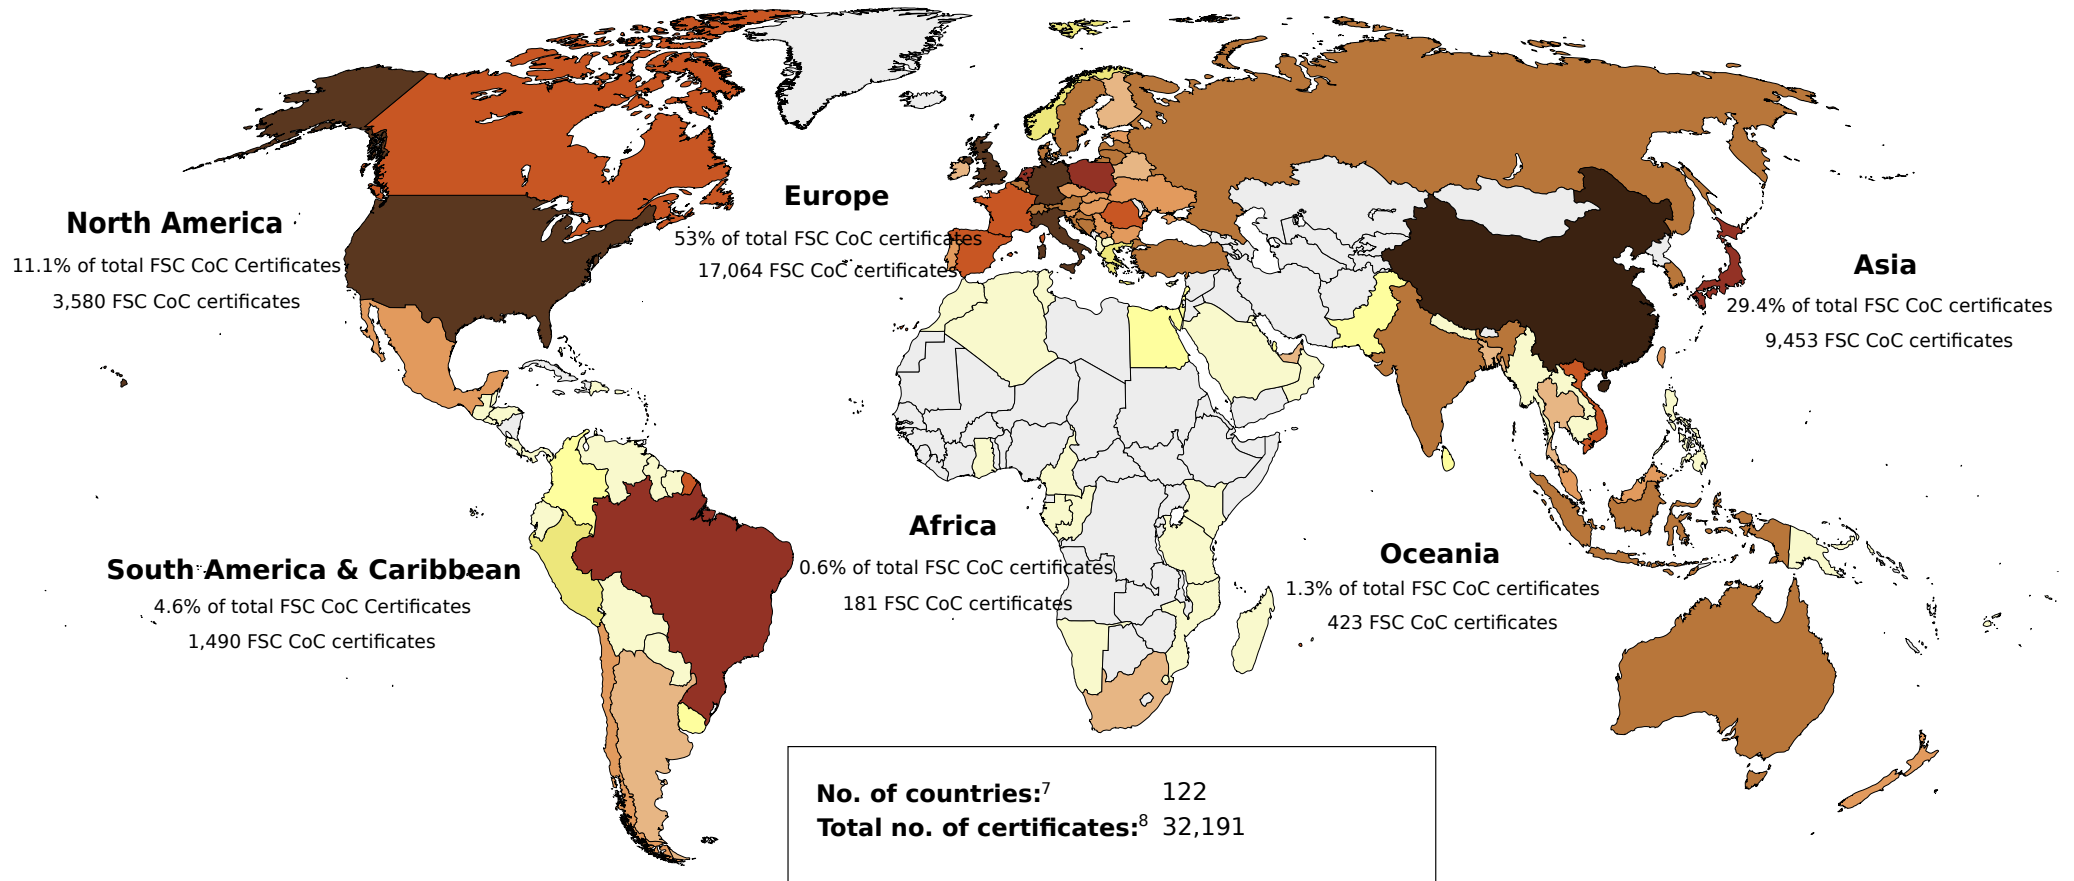

Europe	Total area (ha)	No.
AUSTRIA	587	2
BELARUS	8,580,700	59
BELGIUM	1,654	1
BOSNIA AND HERZEGOVINA	1,532,625	5
BULGARIA	1,136,084	23
CROATIA	2,039,241	3
CZECH REPUBLIC	52,629	5
DENMARK	213,976	5
ESTONIA	1,413,852	8
FINLAND	1,365,799	8
FRANCE	39,858	6
GERMANY	1,153,687	57
HUNGARY	302,663	5
IRELAND	446,647	2
ITALY	64,999	17
LATVIA	1,016,785	13
LITHUANIA	1,094,029	45
LUXEMBOURG	21,446	3
NETHERLANDS	169,647	4
NORWAY	444,426	5
POLAND	6,925,834	18
PORTUGAL	376,886	25
ROMANIA	2,630,427	23
RUSSIA	42,924,636	144
SERBIA	963,955	3
SLOVAKIA	146,832	10
SLOVENIA	260,269	2
SPAIN	244,859	30
SWEDEN	12,142,642	24
SWITZERLAND	613,345	8
UKRAINE	3,645,166	61
UNITED KINGDOM	1,623,926	37

<b>Total</b>	<b>93,590,111</b>	<b>661</b>
--------------	-------------------	------------

Latin America & Caribbean	Total area (ha)	No.
ARGENTINA	468,003	11
BELIZE	197,122	2
BOLIVIA	981,862	8
BRAZIL	6,254,835	115
CHILE	2,312,289	21
COLOMBIA	155,361	11
COSTA RICA	42,601	16
DOMINICAN REPUBLIC	365	1
ECUADOR	56,604	4
GUATEMALA	437,389	9
GUYANA	371,680	1
HONDURAS	17,815	1
NICARAGUA	25,931	7
PANAMA	17,057	7
PARAGUAY	26,795	3
PERU	578,254	9
SURINAME	363,090	4
URUGUAY	931,801	23
VENEZUELA	155,839	2
<b>Total</b>	<b>13,394,693</b>	<b>255</b>

Number of countries:<sup>4</sup> 83  
Total number of certificates:<sup>5</sup> 1,490  
Total FSC-certified forest area:<sup>6</sup> 195,597,731

Global FSC Chain of Custody certificates

Number of FSC CoC certificates

North America	No.
CANADA	712
MEXICO	139
UNITED STATES	2,729
Total	3,580

Oceania	No.
AUSTRALIA	268
BRUNEI DARUSSALAM	1
FIJI	2
GUAM	1
NEW ZEALAND	148
PAPUA NEW GUINEA	2
SAMOA	1
Total	423

Number of Countries: <sup>9</sup>	122
Total number of certificates: <sup>10</sup>	32,191