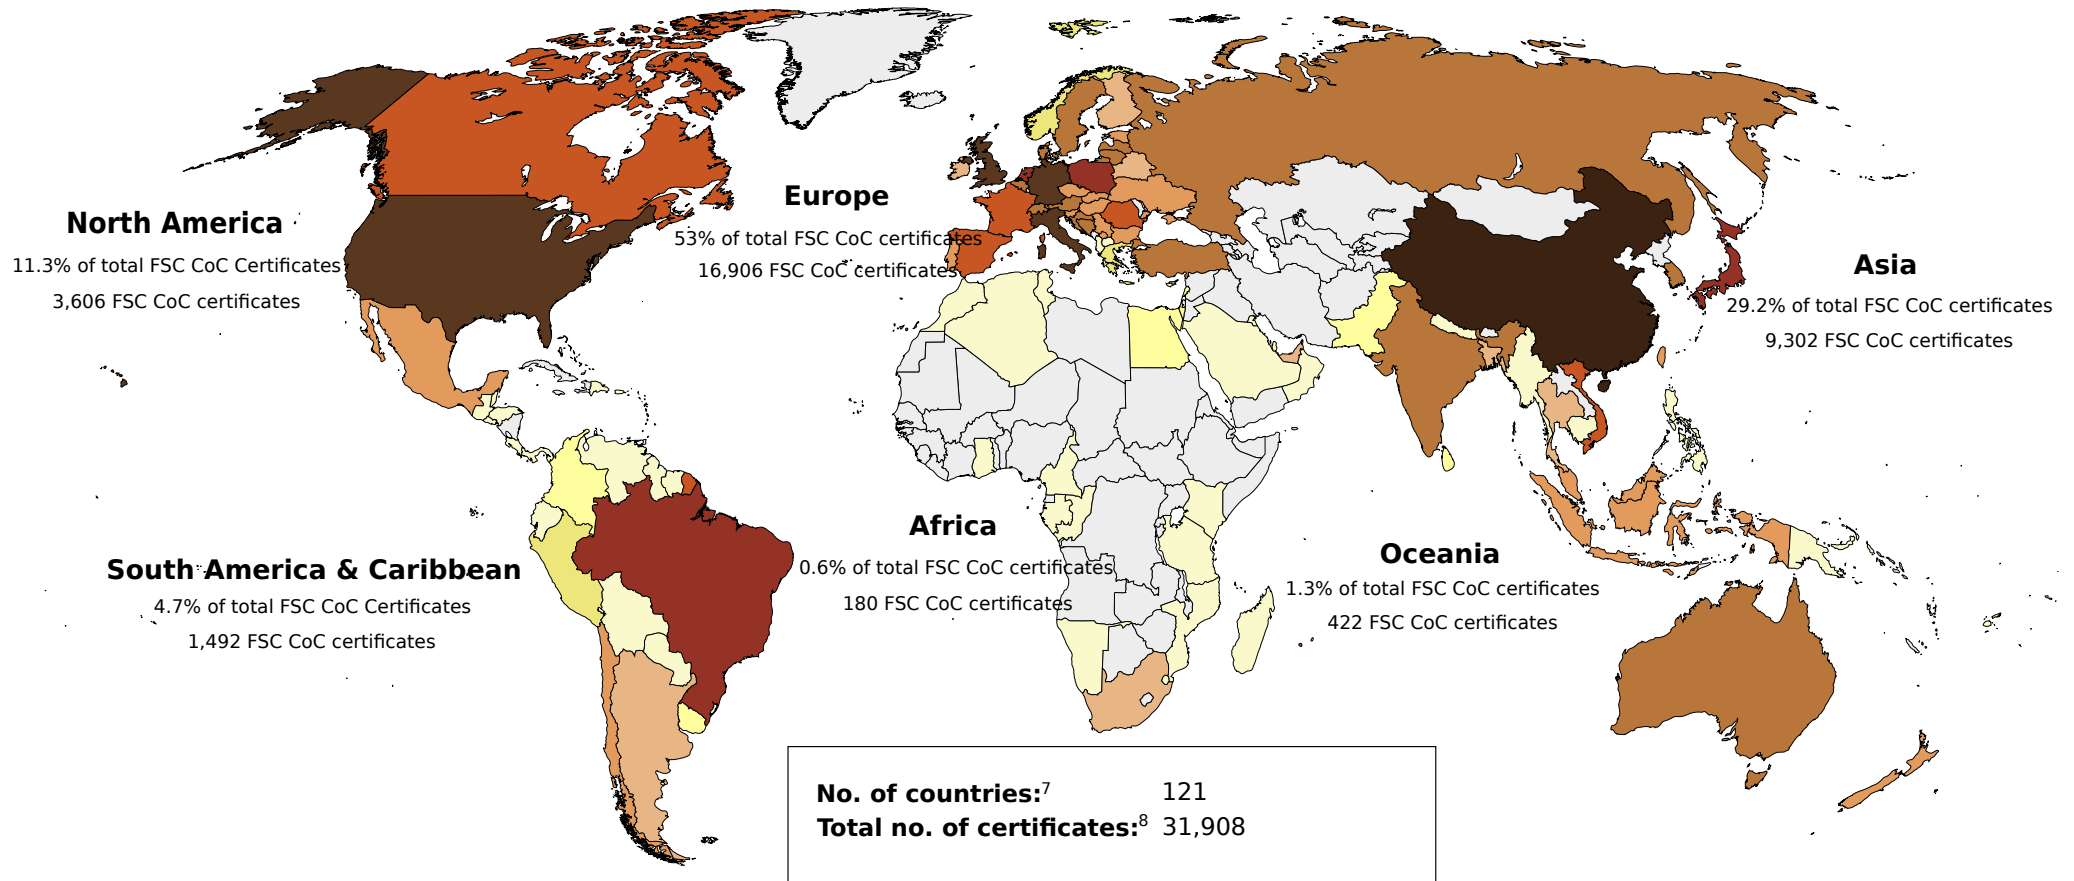

Europe	Total area (ha)	No.
AUSTRIA	587	2
BELARUS	8,560,145	56
BELGIUM	1,654	1
BOSNIA AND HERZEGOVINA	1,532,625	5
BULGARIA	1,122,680	22
CROATIA	2,039,241	3
CZECH REPUBLIC	52,629	5
DENMARK	213,976	5
ESTONIA	1,370,289	7
FINLAND	1,357,012	7
FRANCE	39,858	6
GERMANY	1,146,960	57
HUNGARY	302,527	5
IRELAND	446,647	2
ITALY	58,816	16
LATVIA	1,010,491	13
LITHUANIA	1,094,170	45
LUXEMBOURG	21,446	3
NETHERLANDS	170,407	4
NORWAY	444,426	5
POLAND	6,939,535	18
PORTUGAL	372,071	23
ROMANIA	2,617,322	23
RUSSIA	43,097,059	148
SERBIA	963,955	3
SLOVAKIA	146,832	10
SLOVENIA	260,269	2
SPAIN	241,536	30
SWEDEN	12,151,794	24
SWITZERLAND	612,568	8
UKRAINE	3,579,801	59
UNITED KINGDOM	1,622,856	37

Total	93,592,182	654
--------------	-------------------	------------

Latin America & Caribbean	Total area (ha)	No.
ARGENTINA	467,933	11
BELIZE	197,122	2
BOLIVIA	981,862	8
BRAZIL	6,185,805	114
CHILE	2,314,307	21
COLOMBIA	155,361	11
COSTA RICA	42,601	16
DOMINICAN REPUBLIC	365	1
ECUADOR	56,604	4
GUATEMALA	354,754	8
GUYANA	371,680	1
HONDURAS	17,815	1
NICARAGUA	22,414	6
PANAMA	22,077	8
PARAGUAY	27,603	3
PERU	526,557	8
SURINAME	362,740	4
URUGUAY	980,913	24
VENEZUELA	155,839	2
Total	13,244,354	253

Number of countries:⁴ 82
Total number of certificates:⁵ 1,479
Total FSC-certified forest area:⁶ 194,395,963

Global FSC Chain of Custody certificates

Number of FSC CoC certificates

Based on numbers from FSC International
Created: 13.03.2017

Latin America & Caribbean	No.
ARGENTINA	112
BAHAMAS	1
BELIZE	2
BOLIVIA	11
BRAZIL	1,056
BRITISH VIRGIN ISLANDS	9
CAYMAN ISLANDS	1
CHILE	148
COLOMBIA	28
COSTA RICA	6
DOMINICAN REPUBLIC	2
ECUADOR	13

EL SALVADOR	3
GUATEMALA	10
GUYANA	4
HONDURAS	1
PANAMA	4
PARAGUAY	6
PERU	40
PUERTO RICO	3
SAINT VINCENT AND THE GRENADINES	1
SURINAME	6
TURKS AND CAICOS ISLANDS	1
URUGUAY	20
VENEZUELA	6
Total	1,494