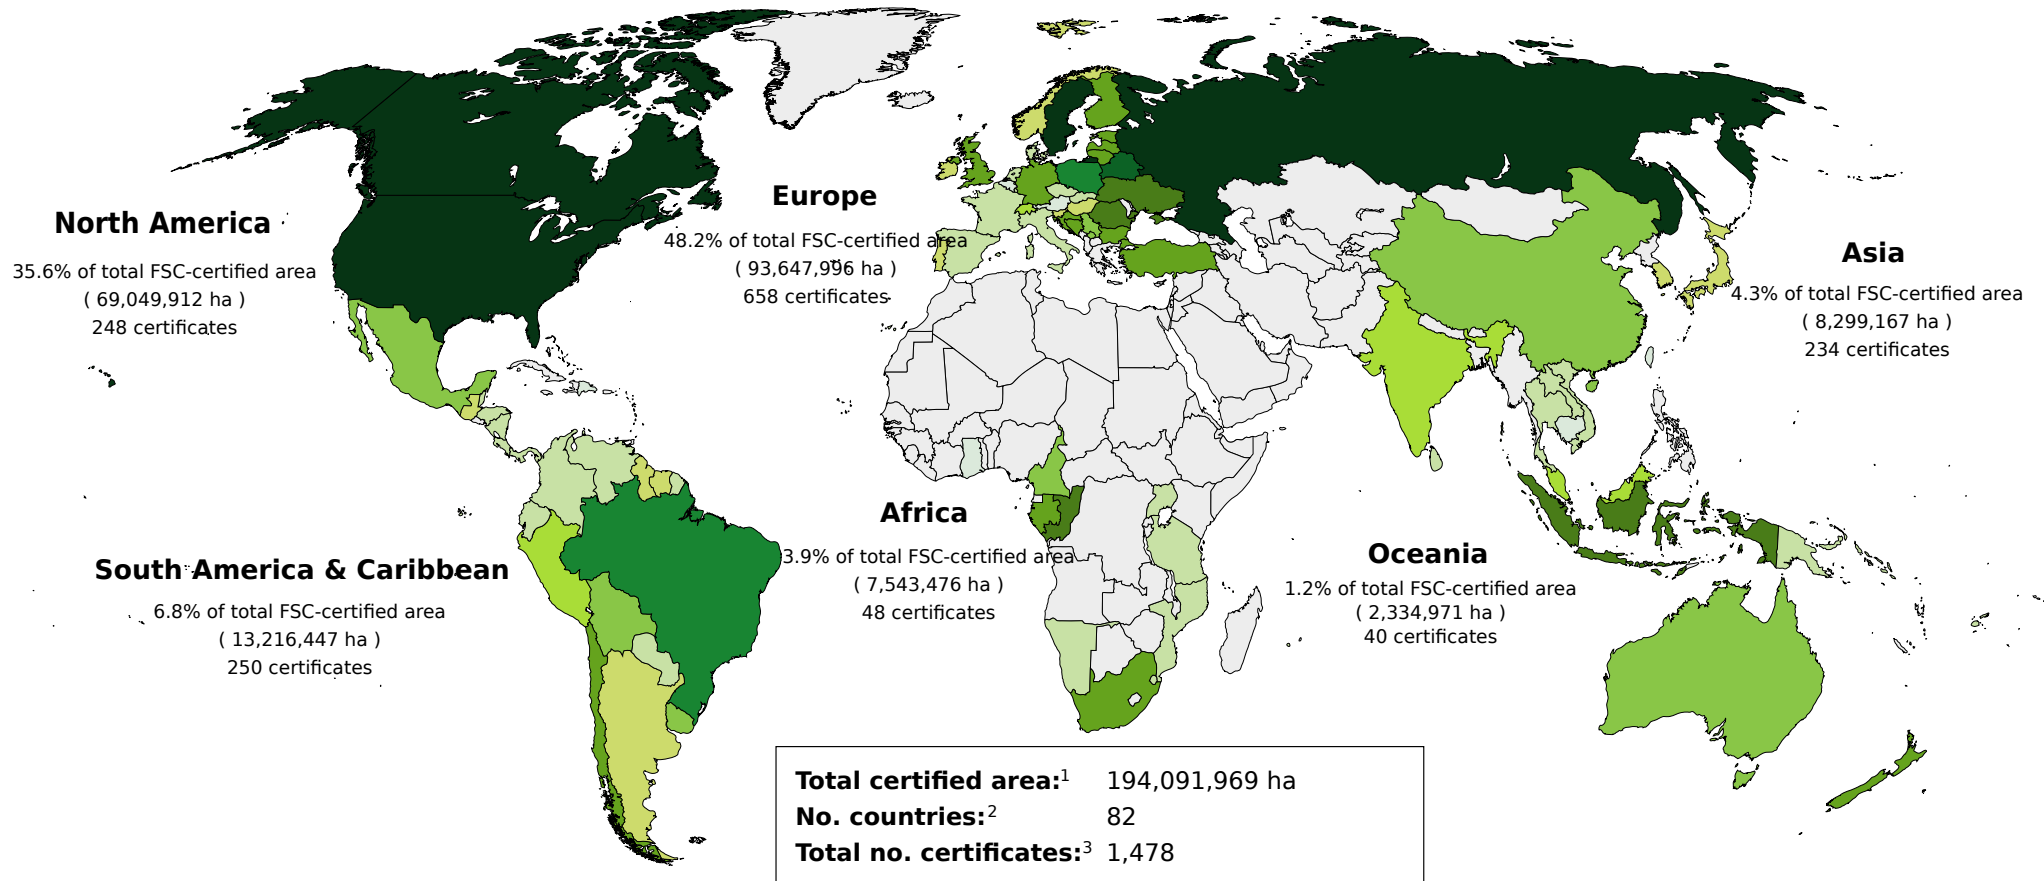

Forest Stewardship Council®

FSC Facts & Figures

March 13, 2017

Global FSC-certified forest area

Total FSC-certified forest area in ha

Based on numbers from FSC International
Created: 13.03.2017

Global FSC-certified Area and Number of Certificates: by region and country

Africa	Total area (ha)	No.
CAMEROON	940,945	4
CONGO, THE REPUBLIC OF	2,572,243	4
GABON	2,033,627	3
GHANA	3,367	1
MOZAMBIQUE	50,753	2
NAMIBIA	211,147	4
SOUTH AFRICA	1,388,954	20
SWAZILAND	124,185	4
TANZANIA, UNITED	172,052	3
UGANDA	39,934	3
Total	7,537,206	48

Latin America & Caribbean	No.
ARGENTINA	112
BAHAMAS	1
BELIZE	2
BOLIVIA	11
BRAZIL	1,056
BRITISH VIRGIN ISLANDS	9
CAYMAN ISLANDS	1
CHILE	148
COLOMBIA	28
COSTA RICA	6
DOMINICAN REPUBLIC	2
ECUADOR	13

EL SALVADOR	3
GUATEMALA	10
GUYANA	4
HONDURAS	1
PANAMA	4
PARAGUAY	6
PERU	40
PUERTO RICO	3
SAINT VINCENT AND THE GRENADINES	1
SURINAME	6
TURKS AND CAICOS ISLANDS	1
URUGUAY	20
VENEZUELA	6
Total	1,494

North America	No.
CANADA	722
MEXICO	139
UNITED STATES	2,745
Total	3,606

Oceania	No.
AUSTRALIA	267
BRUNEI DARUSSALAM	1
FIJI	2
GUAM	1
NEW ZEALAND	148
PAPUA NEW GUINEA	2
SAMOA	1
Total	422

Number of Countries: ⁹	121
Total number of certificates: ¹⁰	31,901