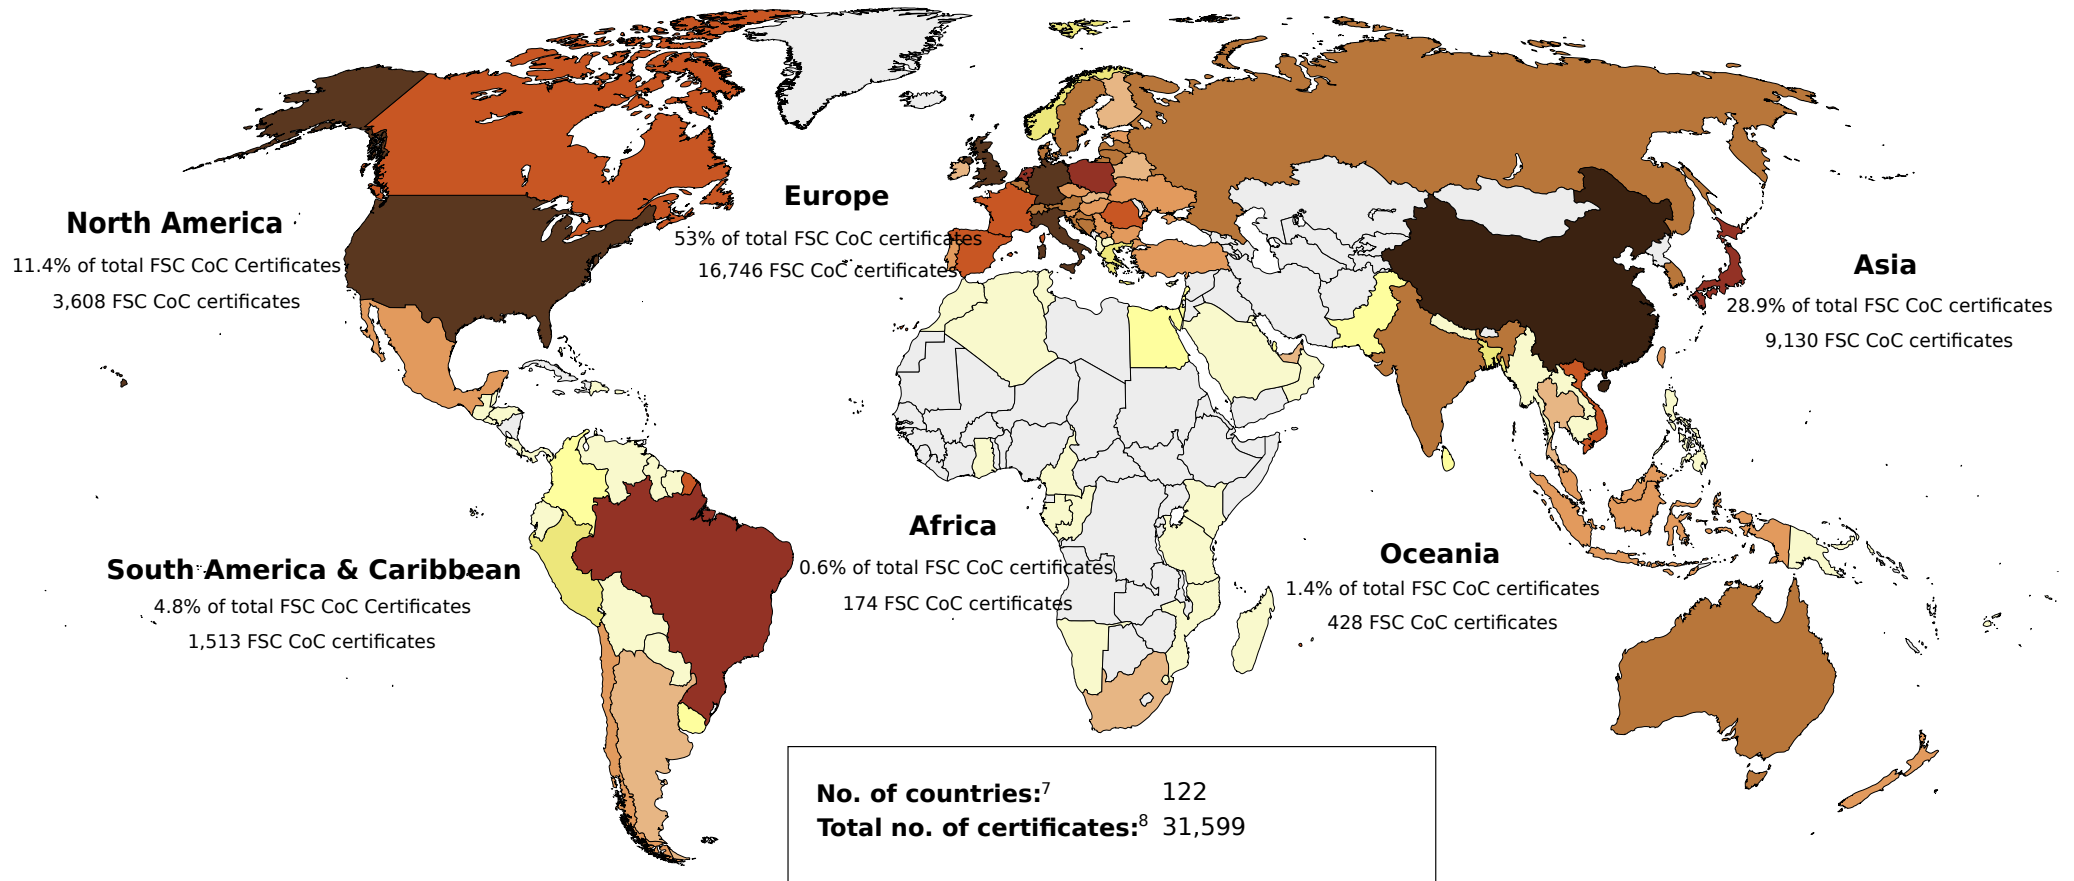

Europe	Total area (ha)	No.
AUSTRIA	587	2
BELARUS	8,497,225	55
BELGIUM	1,654	1
BOSNIA AND HERZEGOVINA	1,532,625	5
BULGARIA	1,079,030	18
CROATIA	2,039,223	3
CZECH REPUBLIC	52,629	5
DENMARK	213,976	5
ESTONIA	1,370,289	7
FINLAND	1,357,012	7
FRANCE	33,987	6
GERMANY	1,146,324	57
HUNGARY	304,354	6
IRELAND	446,647	2
ITALY	43,271	15
LATVIA	1,010,491	13
LITHUANIA	1,089,532	43
LUXEMBOURG	21,446	3
NETHERLANDS	170,407	4
NORWAY	445,626	5
POLAND	6,939,230	18
PORTUGAL	373,717	23
ROMANIA	2,596,947	21
RUSSIA	43,753,261	150
SERBIA	1,001,347	3
SLOVAKIA	146,271	8
SLOVENIA	260,291	2
SPAIN	1,763,053	28
SWEDEN	12,259,756	24
SWITZERLAND	611,683	8
UKRAINE	2,880,029	50
UNITED KINGDOM	1,633,904	37

Total	95,075,822	634
--------------	-------------------	------------

Latin America & Caribbean	Total area (ha)	No.
ARGENTINA	467,933	12
BELIZE	197,122	2
BOLIVIA	981,862	8
BRAZIL	6,264,561	118
CHILE	2,311,825	21
COLOMBIA	142,886	10
COSTA RICA	45,163	16
DOMINICAN REPUBLIC	365	1
ECUADOR	31,718	2
GUATEMALA	500,263	10
GUYANA	371,680	1
HONDURAS	17,815	1
NICARAGUA	21,783	7
PANAMA	22,077	8
PARAGUAY	27,603	3
PERU	482,745	8
SURINAME	362,740	4
URUGUAY	980,711	24
VENEZUELA	155,839	2
Total	13,386,694	258

Number of countries:⁴ 82
Total number of certificates:⁵ 1,462
Total FSC-certified forest area:⁶ 196,285,056

Global FSC Chain of Custody certificates

Number of FSC CoC certificates

Based on numbers from FSC International
Created: 04.01.2017

Latin America & Caribbean	No.
ARGENTINA	115
BAHAMAS	1
BELIZE	2
BOLIVIA	11
BRAZIL	1,083
BRITISH VIRGIN ISLANDS	9
CAYMAN ISLANDS	1
CHILE	142
COLOMBIA	29
COSTA RICA	5
DOMINICAN REPUBLIC	2

ECUADOR	13
EL SALVADOR	1
GUATEMALA	10
GUYANA	4
HONDURAS	2
PANAMA	4
PARAGUAY	6
PERU	37
PUERTO RICO	3
SAINT VINCENT AND THE GRENADINES	1
SURINAME	6
TURKS AND CAICOS ISLANDS	1
URUGUAY	19
VENEZUELA	6
Total	1,513