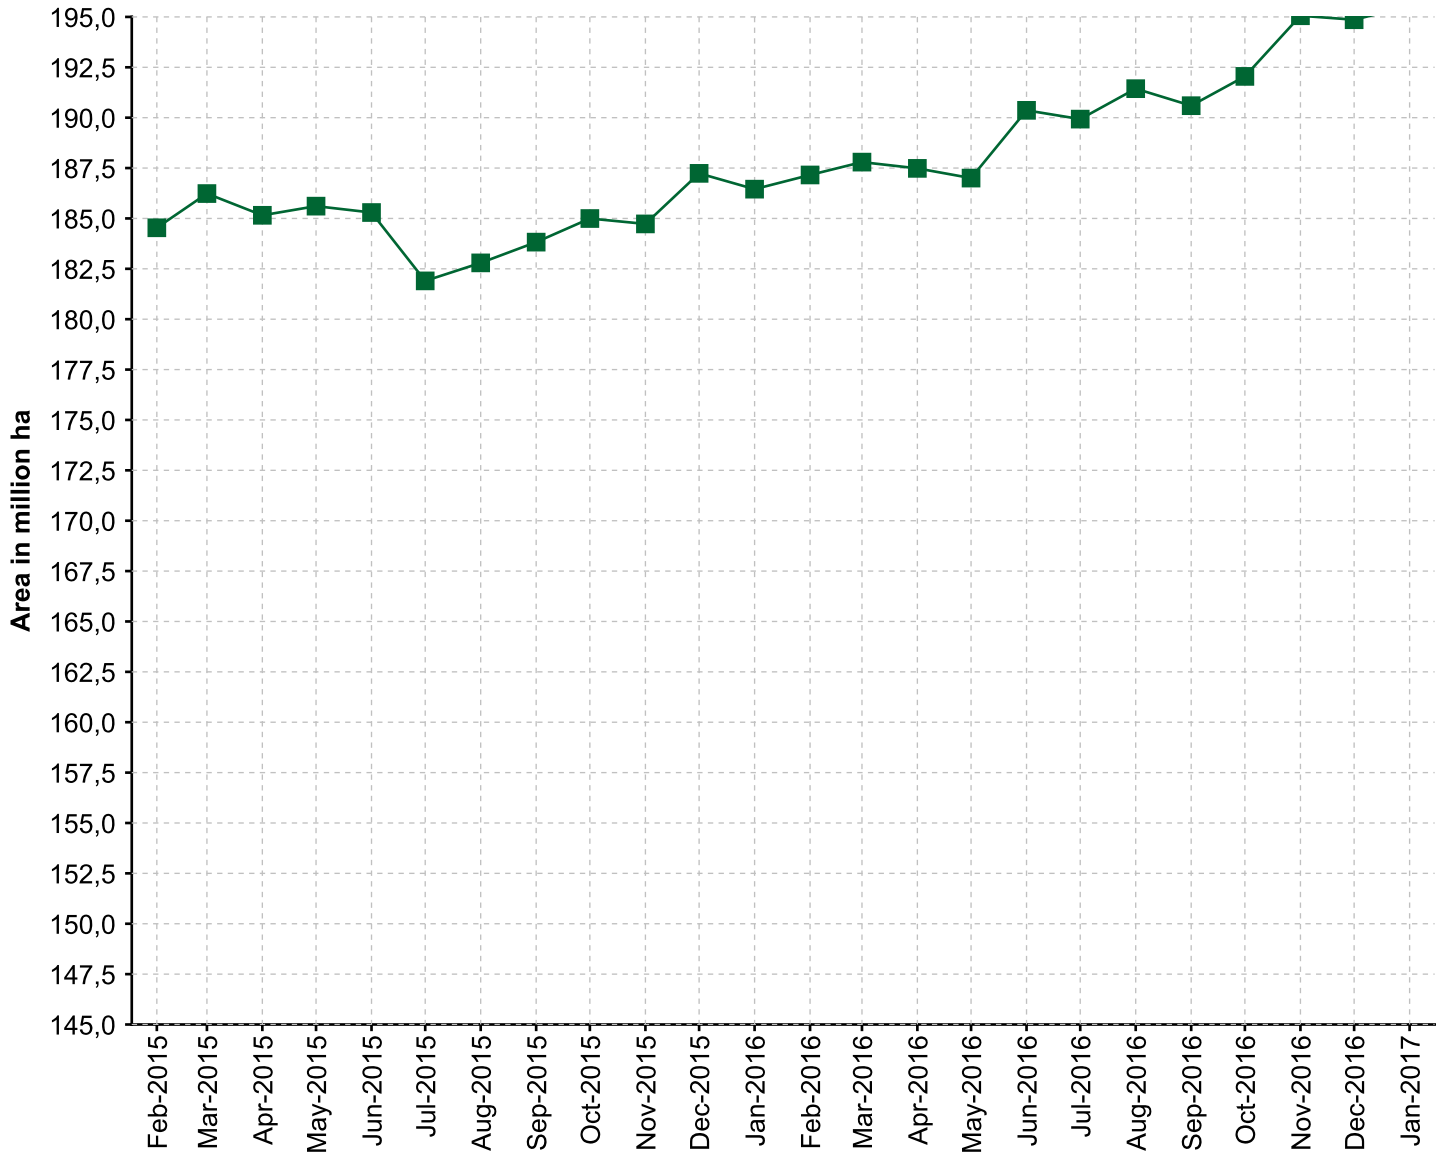

Ten largest FSC certificates

COC over time

FM over time

Area over time

Endnotes:

- ¹ Total forest area in ha worldwide under FSC forest management certification (includes FM and FM/CoC certificates).
- ² Total number of countries worldwide in which FSC forest management certificates (includes FM and FM/CoC certificates) are issued.
- ³ Total number of FSC forest management certificates (FM and FM/CoC) issued globally.
- ⁴ Total number of countries worldwide in which FSC forest management certificates (FM and FM/CoC) are issued.
- ⁵ Total number of FSC forest management certificates (FM and FM/CoC) issued worldwide.
- ⁶ Total forest area in ha worldwide under FSC forest management certification (FM and FM/CoC).
- ⁷ Total number of countries worldwide in which FSC CoC certificates are issued.
- ⁸ Total number of FSC CoC certificates issued worldwide.
- ⁹ Total number of countries worldwide in which FSC CoC certificates are issued
- ¹⁰ Total number of FSC CoC certificates issued worldwide.