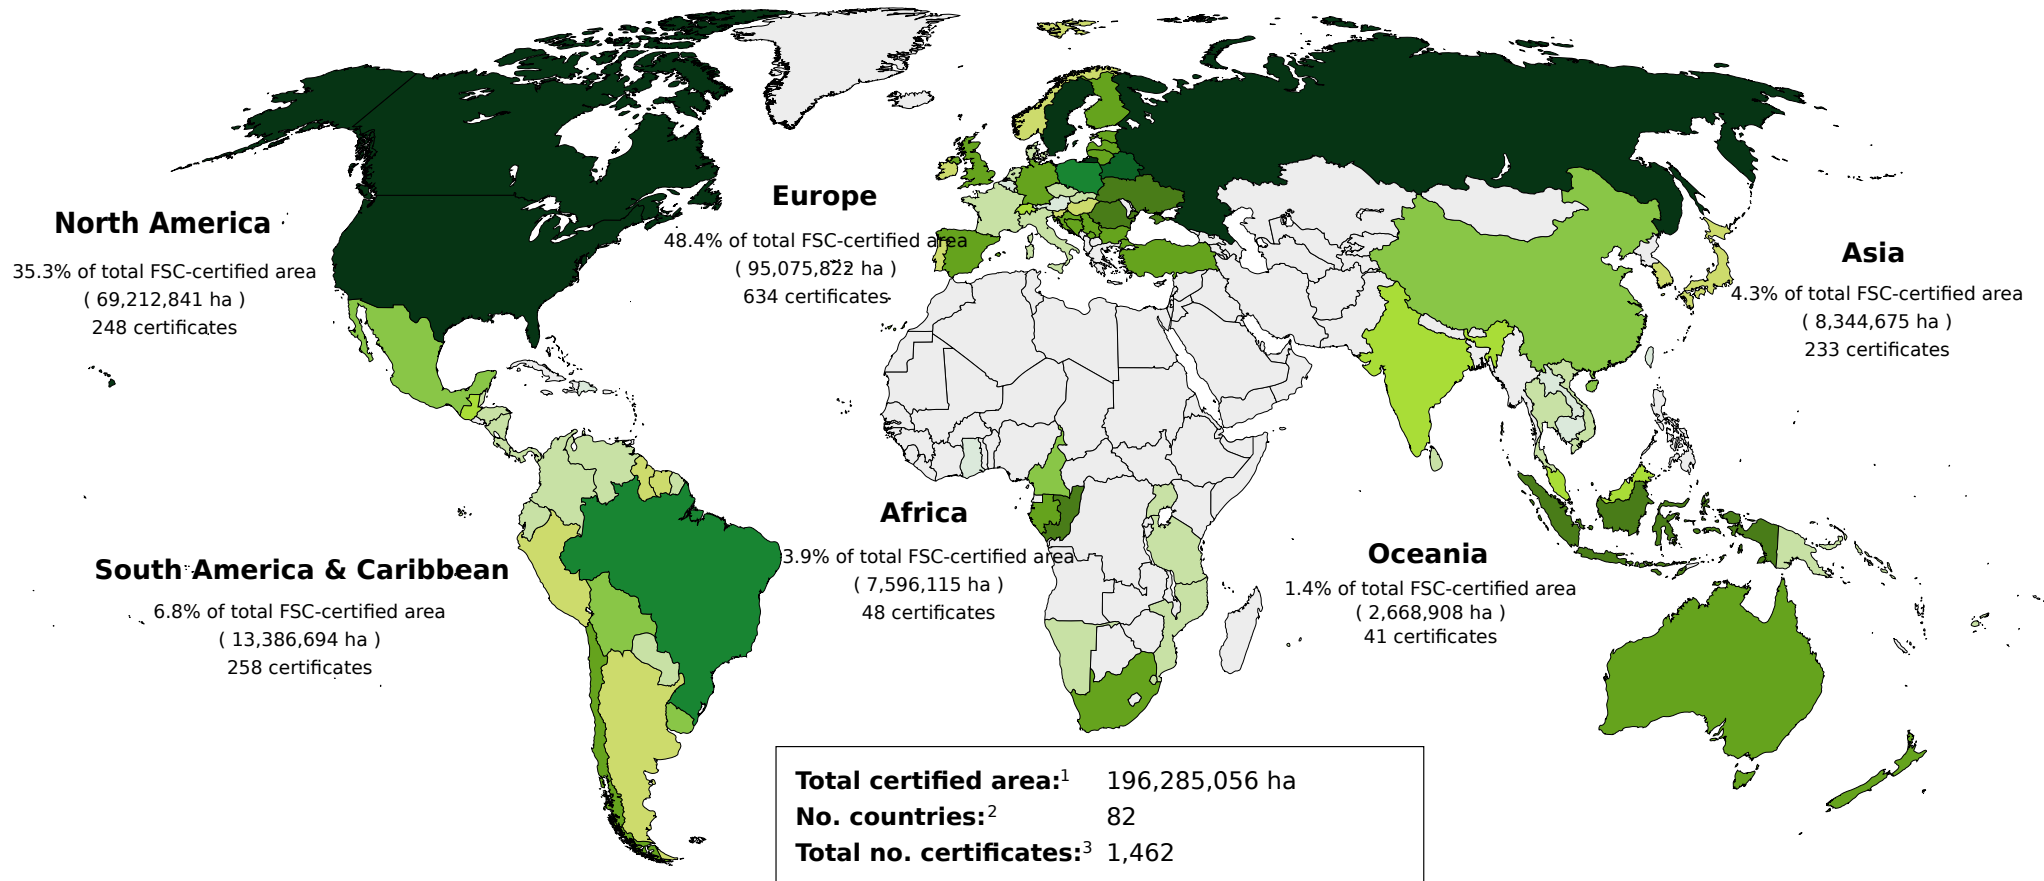

Forest Stewardship Council®

FSC Facts & Figures

January 6, 2017

Global FSC-certified forest area

Total FSC-certified forest area in ha

Based on numbers from FSC International
Created: 04.01.2017

Global FSC-certified Area and Number of Certificates: by region and country

Africa	Total area (ha)	No.
CAMEROON	940,945	4
CONGO, THE REPUBLIC OF	2,625,003	4
GABON	2,033,627	3
GHANA	3,367	1
MOZAMBIQUE	50,753	2
NAMIBIA	211,861	4
SOUTH AFRICA	1,394,388	20
SWAZILAND	124,185	4
TANZANIA, UNITED	172,052	3
UGANDA	39,934	3
Total	7,596,115	48

Latin America & Caribbean	No.
ARGENTINA	115
BAHAMAS	1
BELIZE	2
BOLIVIA	11
BRAZIL	1,083
BRITISH VIRGIN ISLANDS	9
CAYMAN ISLANDS	1
CHILE	142
COLOMBIA	29
COSTA RICA	5
DOMINICAN REPUBLIC	2

ECUADOR	13
EL SALVADOR	1
GUATEMALA	10
GUYANA	4
HONDURAS	2
PANAMA	4
PARAGUAY	6
PERU	37
PUERTO RICO	3
SAINT VINCENT AND THE GRENADINES	1
SURINAME	6
TURKS AND CAICOS ISLANDS	1
URUGUAY	19
VENEZUELA	6
Total	1,513

North America	No.
CANADA	734
MEXICO	128
UNITED STATES	2,746
Total	3,608

Oceania	No.
AUSTRALIA	271
BRUNEI DARUSSALAM	1
FIJI	2
GUAM	1
NEW ZEALAND	150
PAPUA NEW GUINEA	2
SAMOA	1
Total	428

Number of Countries: ⁹	122
Total number of certificates: ¹⁰	31,599