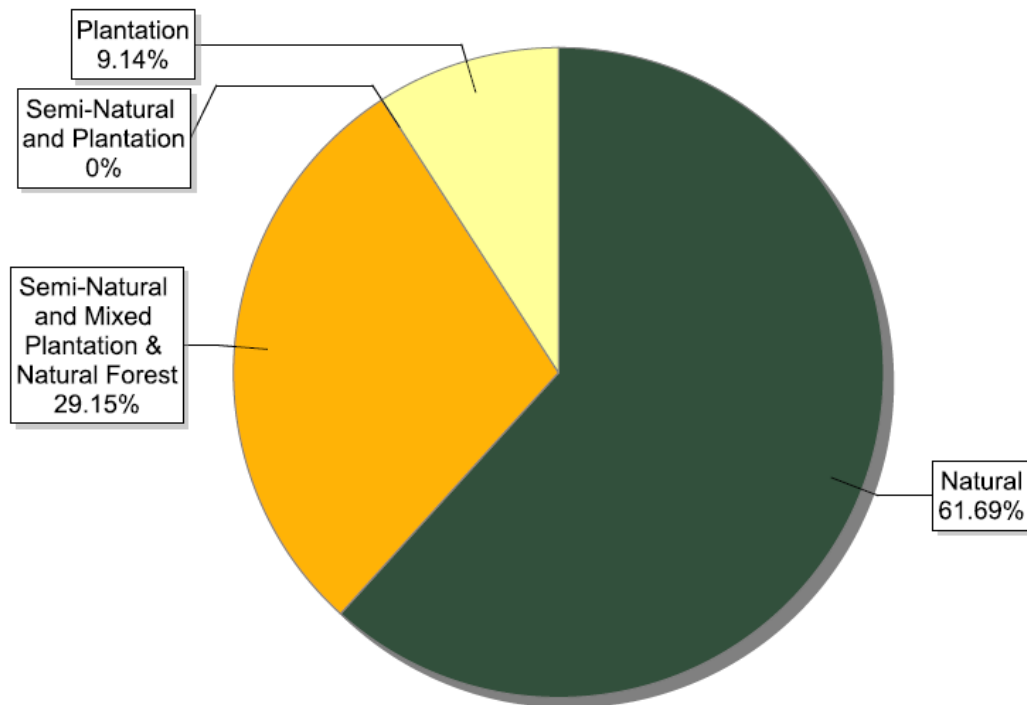

FSC certificates by forest type: global certified area

Information as of 01/09/2014	Forest area (million ha)
Natural	112.87
Plantation	16.73
Semi-Natural and Mixed Plantation & Natural Forest	53.34
Semi-Natural and Plantation	0.00
Total	182.94