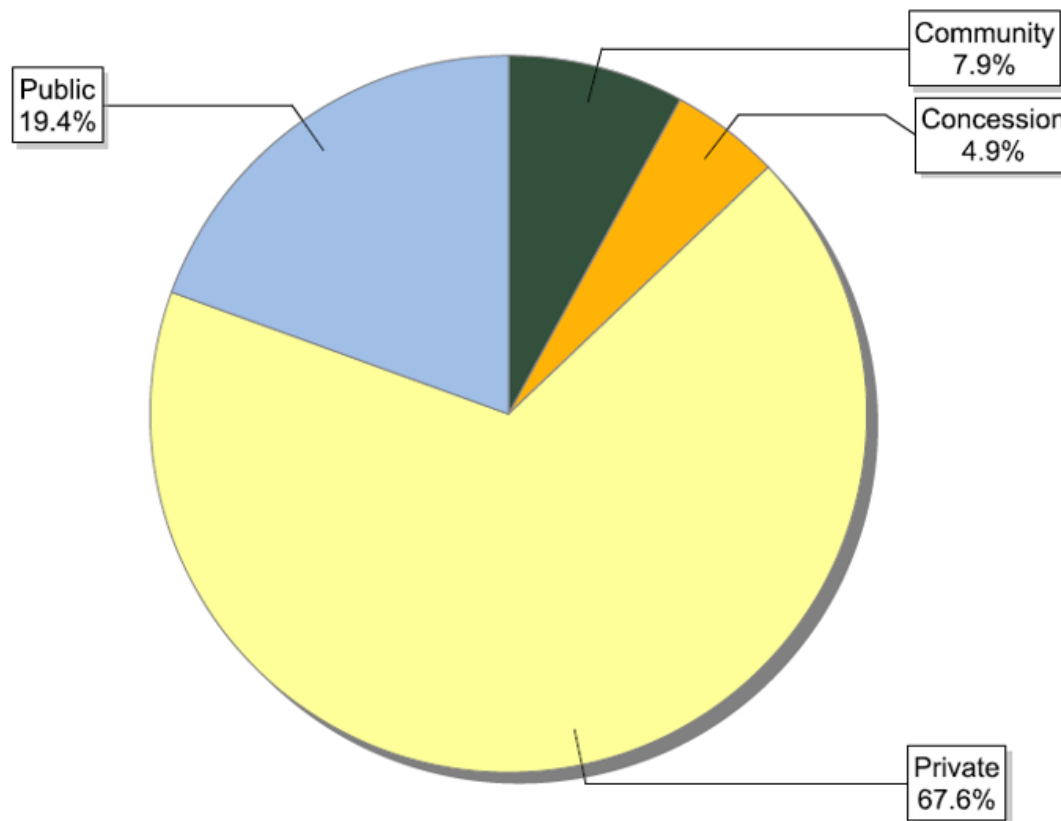

FSC certificates by tenure management: number of certificates globally

Information as of 02/06/2014	Number of Certificates
Community	103
Concession	64
Private	875
Public	252
Total	1294