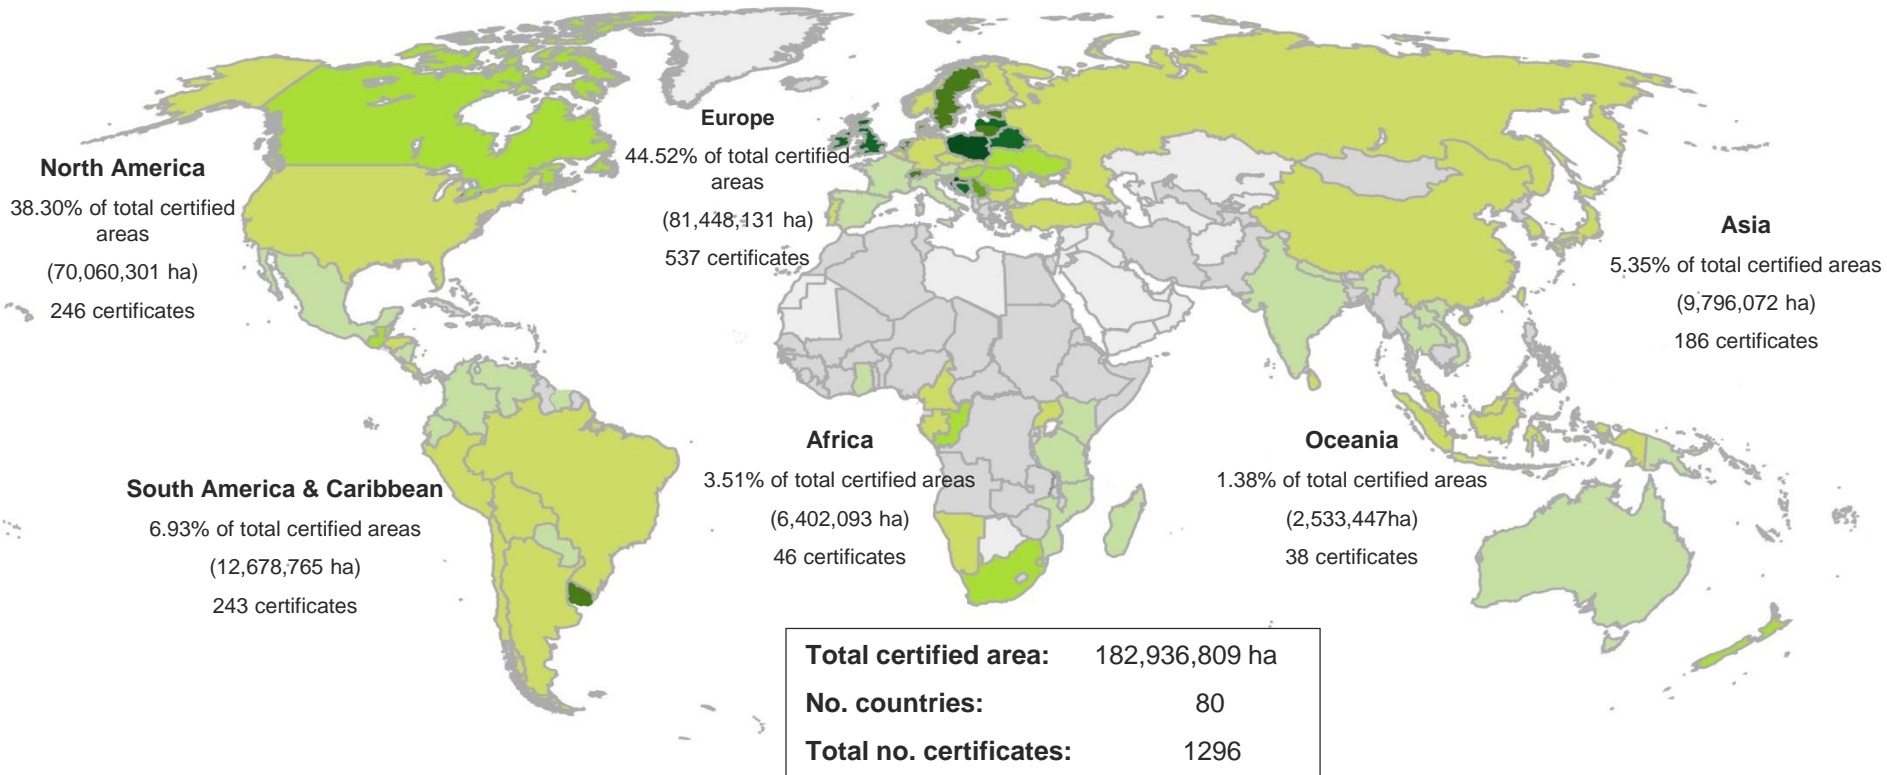

Global FSC certificates: type and distribution

September 2014

Global FSC certified forest area: by region

Percentage of total FSC certified forest area

EXPLANATION

Country name
Hectare certified forest

(= % of total forest cover / % of production forest cover)
% increase or decrease since August 2012

Based on numbers from FSC International and FAO Forestry Paper
February 2013

Global FSC certified forest area: by region

Africa	Total area (ha)	No.
CAMEROON	1,013,374	5
CONGO, THE REPUBLIC OF	1,319,300	2
GABON	2,053,505	3
GHANA	1,675	1
MADAGASCAR	1,000	1
MOZAMBIQUE	51,949	2
NAMIBIA	216,878	4
SOUTH AFRICA	1,478,588	20
SWAZILAND	111,777	3
TANZANIA, UNITED	131,975	2
UGANDA	40,072	3
Grand total	6,420,093	46

DOMINICAN REPUBLIC	1
ECUADOR	12
GUATEMALA	11
HONDURAS	4
PANAMA	3
PARAGUAY	4
PERU	28
SURINAME	3
URUGUAY	24
VENEZUELA	3
Grand total	1424

Information as of 01/09/2014

No. countries: 111

Total no. certificates: 28201

North America	No.
BAHAMAS	1
CANADA	901
MEXICO	83
PUERTO RICO	4
UNITED STATES	3080
Grand total	4069

Oceania	No.
AUSTRALIA	304
BRUNEI DARUSSALAM	1
FIJI	2
GUAM	1
NEW ZEALAND	146
PAPUA NEW GUINEA	2
SOLOMON ISLANDS	2
Grand total	458