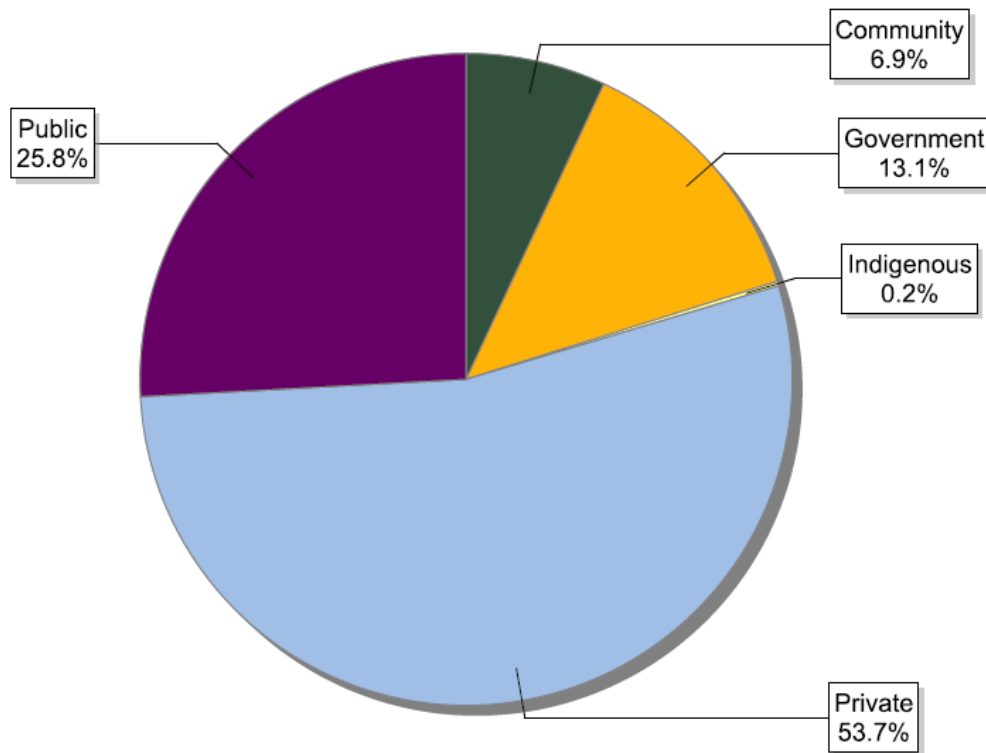

FSC certificates by tenure ownership: number of certificates globally

Information as of 01/09/2014	Number of Certificates
Community	90
Government	171
Indigenous	3
Private	697
Public	335
Total	1296