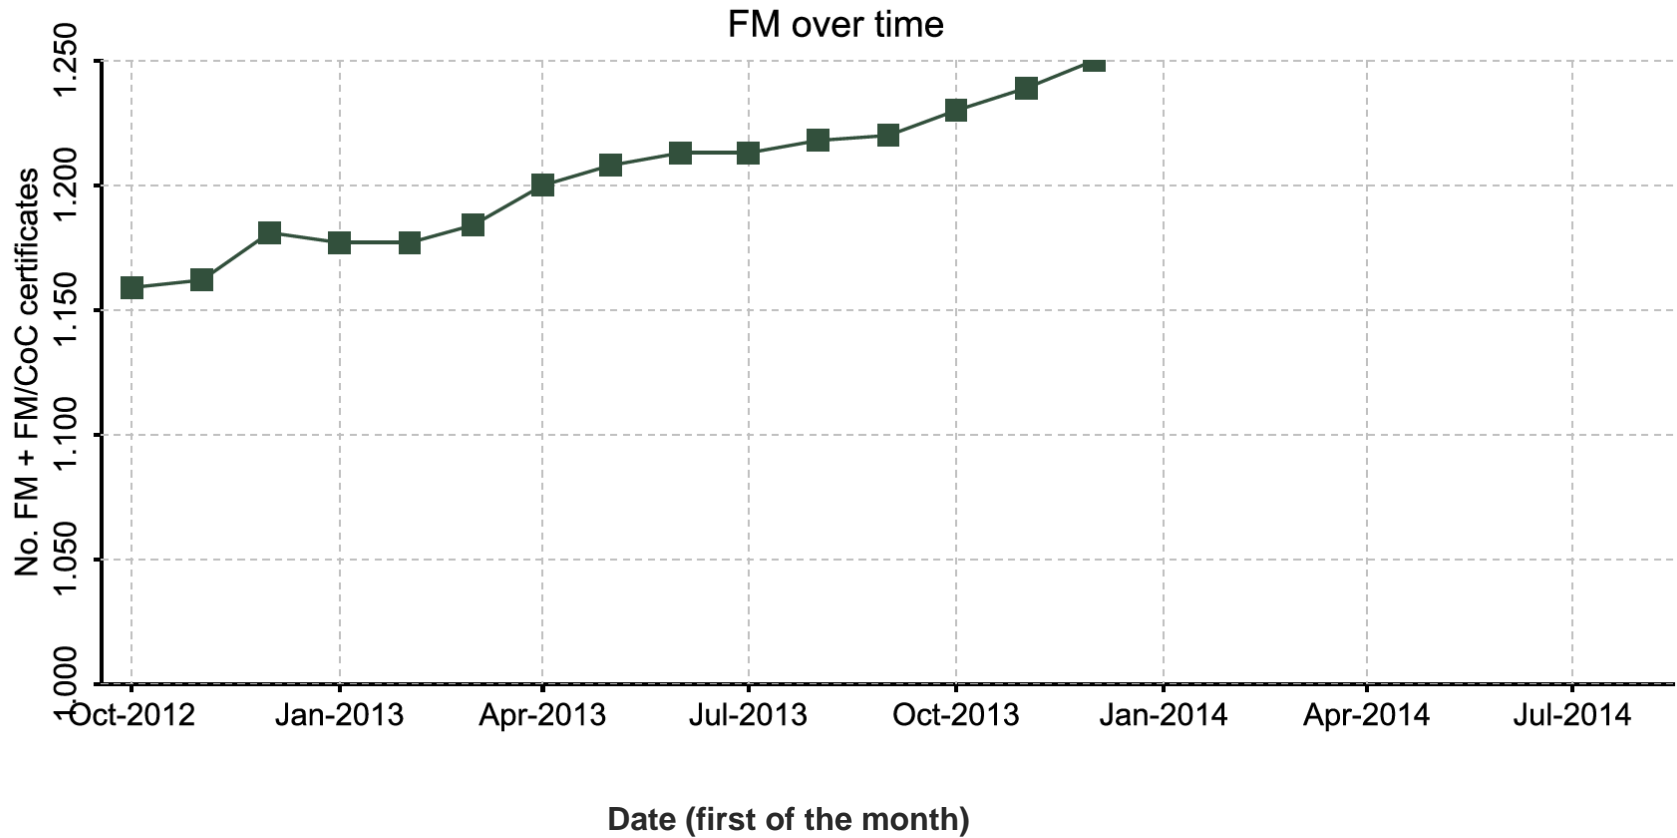

Global FSC chain of custody certificates: by region

DOMINICAN REPUBLIC	1
ECUADOR	12
GUATEMALA	11
HONDURAS	4
PANAMA	3
PARAGUAY	4
PERU	28
SURINAME	3
URUGUAY	24
VENEZUELA	3
Grand total	1424

Information as of 01/09/2014

No. countries: 111

Total no. certificates: 28201

North America	No.
BAHAMAS	1
CANADA	901
MEXICO	83
PUERTO RICO	4
UNITED STATES	3080
Grand total	4069

Oceania	No.
AUSTRALIA	304
BRUNEI DARUSSALAM	1
FIJI	2
GUAM	1
NEW ZEALAND	146
PAPUA NEW GUINEA	2
SOLOMON ISLANDS	2
Grand total	458

FSC forest management certificate growth since 2012 (FM and FM/CoC)