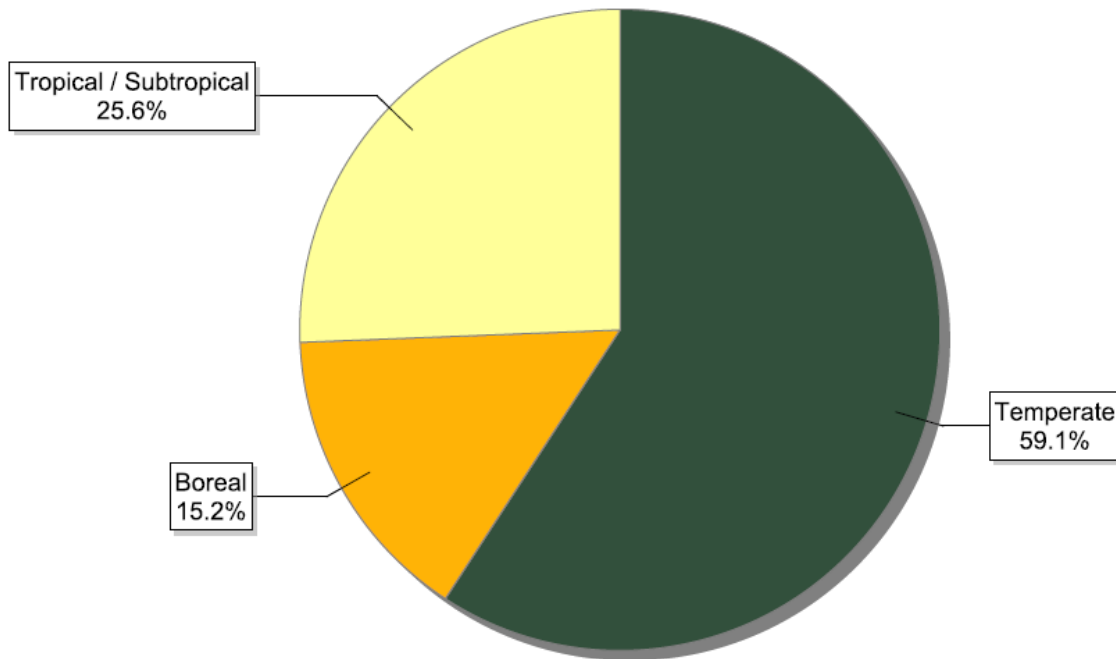

FSC certificates by biomes: number of certificates globally

Information as of 01/09/2014	Number of certificates
Boreal	197
Temperate	767
Tropical / Subtropical	332
Total	1296