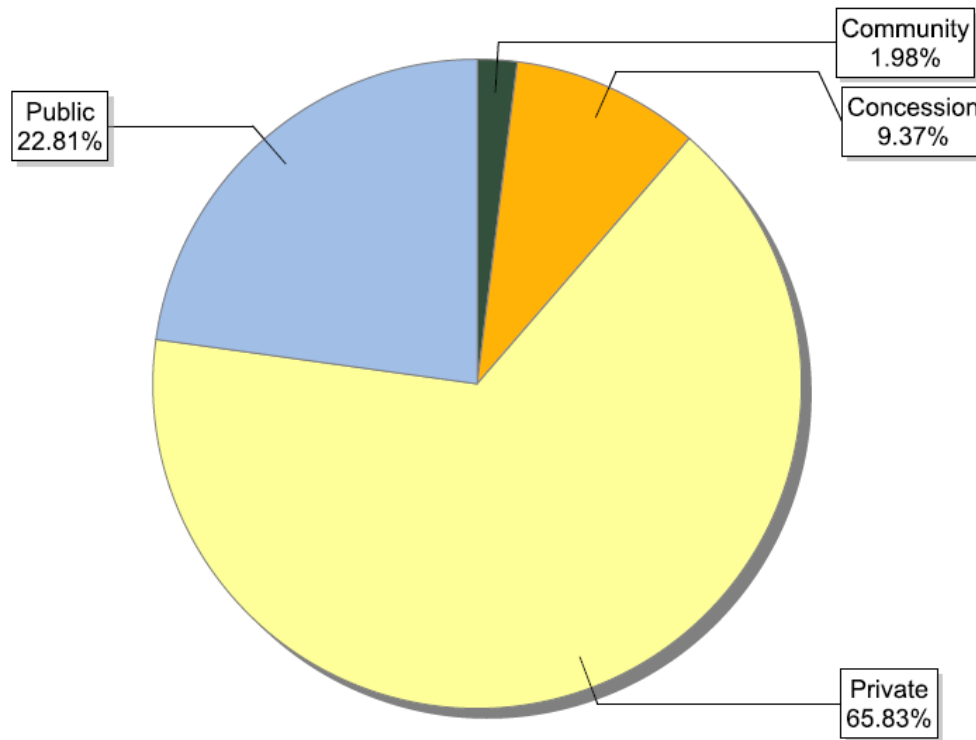

FSC certificates by tenure management: global certified area

Information as of 01/09/2014	Forest area (million ha)
Community	3.63
Concession	17.14
Private	120.43
Public	41.73
Total	182.94