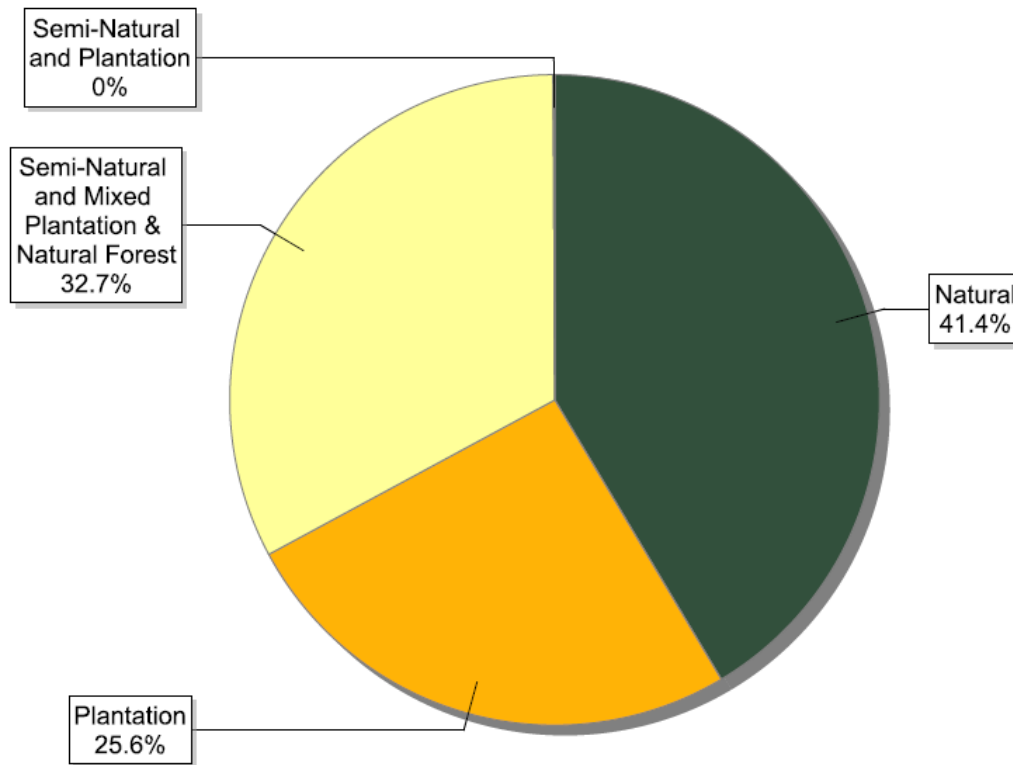

FSC certificates by forest type: number of certificates globally

Information as of 01/09/2014	Number of certificates
Natural	537
Plantation	333
Semi-Natural and Mixed Plantation & Natural Forest	425
Semi-Natural and Plantation	1
Total	1296