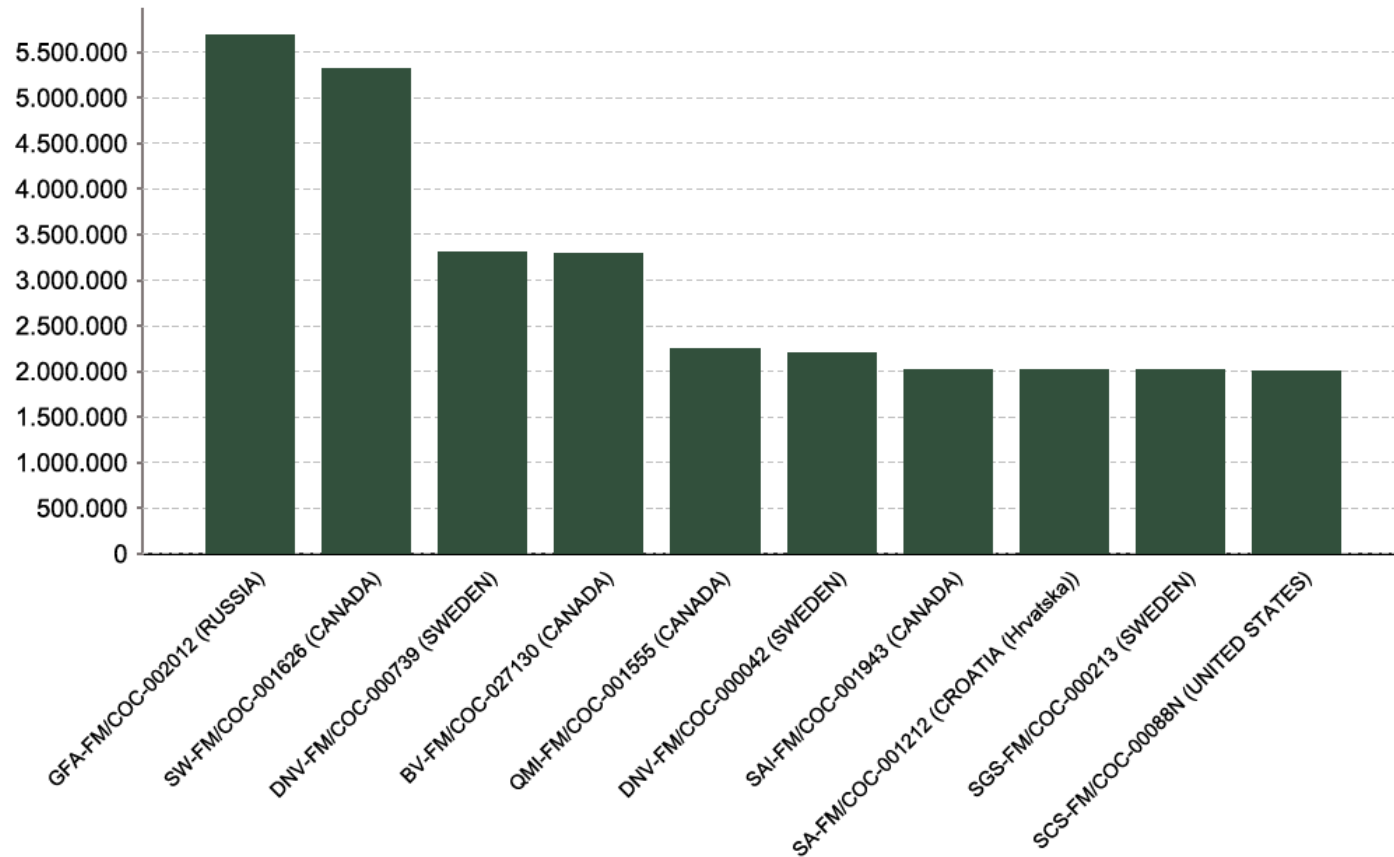

Ten largest FSC certificates