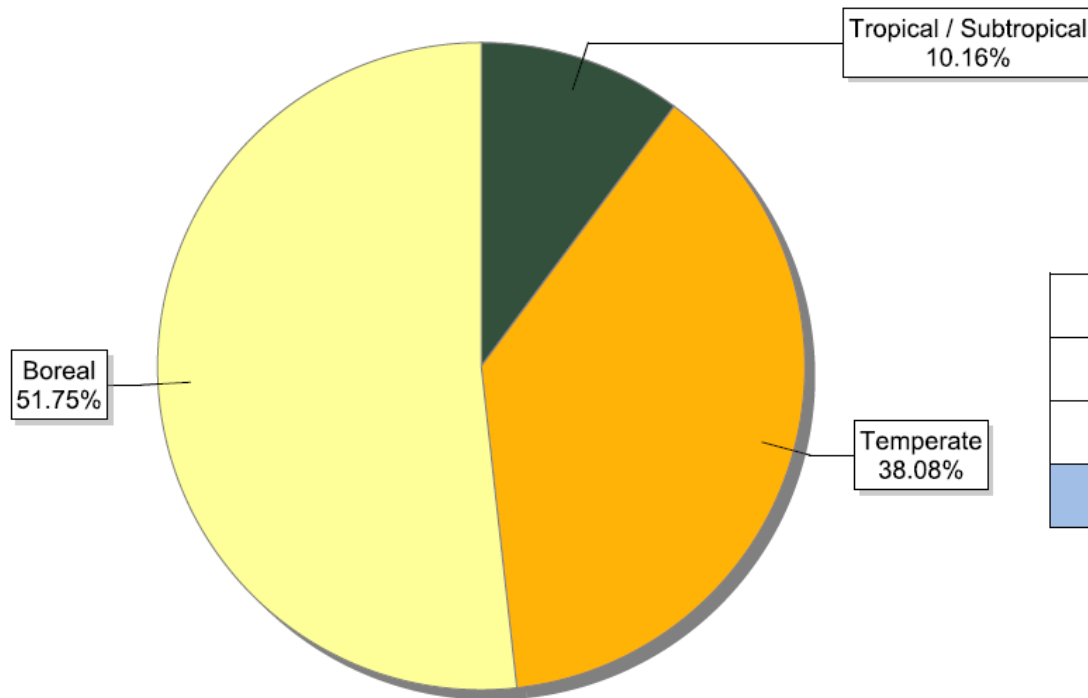

FSC certificates by biomes: global certified area

Information as of 01/09/2014	Forest area (million ha)
Boreal	94.68
Temperate	69.67
Tropical / Subtropical	18.59
Total	182.94